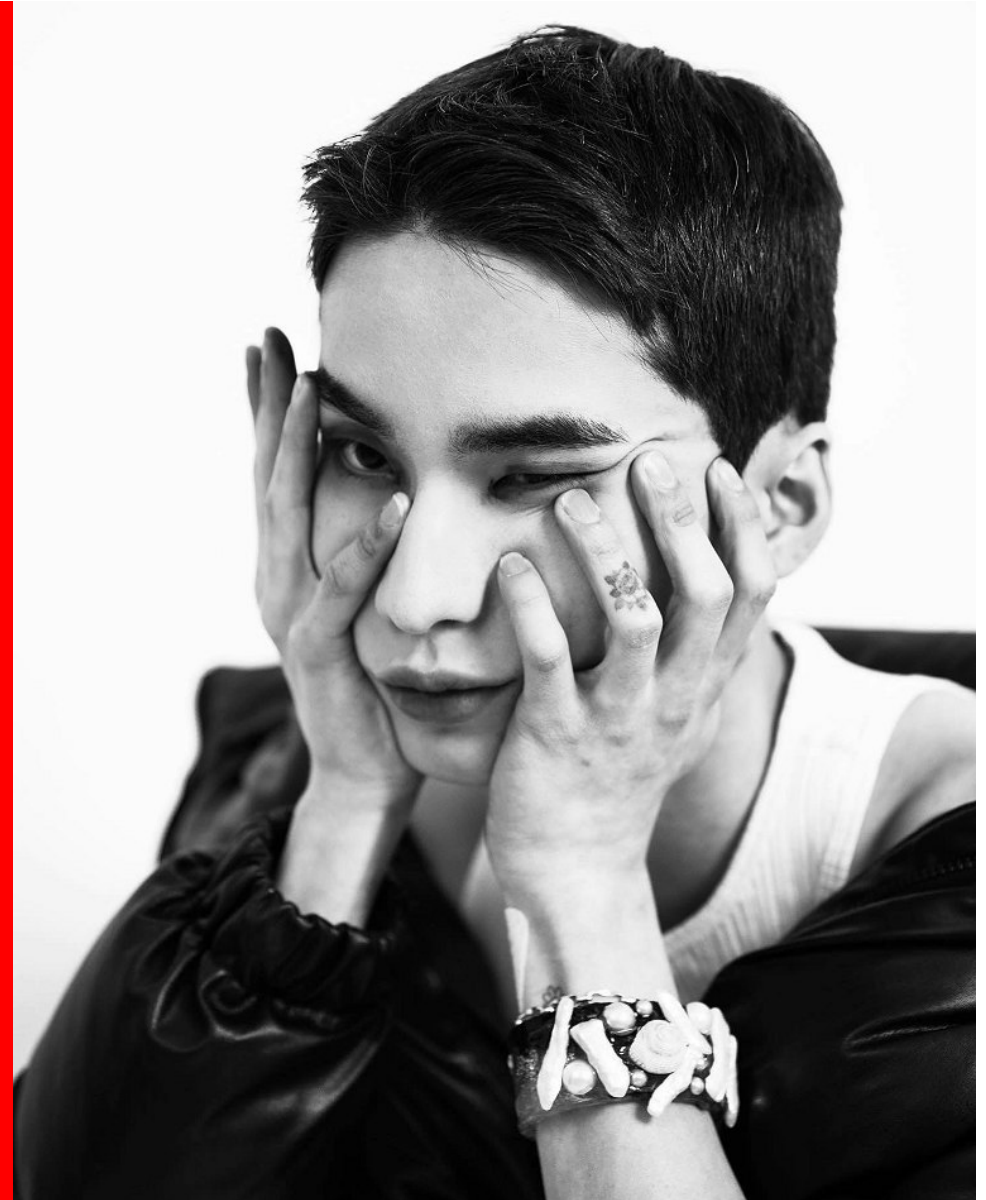

Morph

Morph Management, 36 Jangmun-ro Yongsan-gu Seoul Korea ZIP 04393 | Phone: +82 2 797 7200

REBEL

JKAREN
ARANGDEPANG_EARRING

2

JEON HYEON WOO (@honu.kr)

Height 183/6'0" Chest 81/32" Waist 61/24" Hips 85/33.5" Shoe 265mm Hair Brown Eyes Black Born in 1998