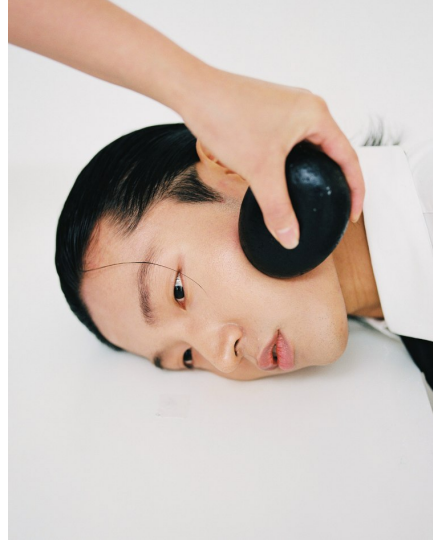

# Morph

Morph Management, 36 Jangmun-ro Yongsan-gu Seoul Korea ZIP 04393 | Phone: +82 2 797 7200

KIM SI HUN (@kim.si.hun)

Height 185/6'1" Chest 79/31" Waist 66/26" Hips 88/34.5" Shoe 260mm Hair Black Eyes Black Born in 1997