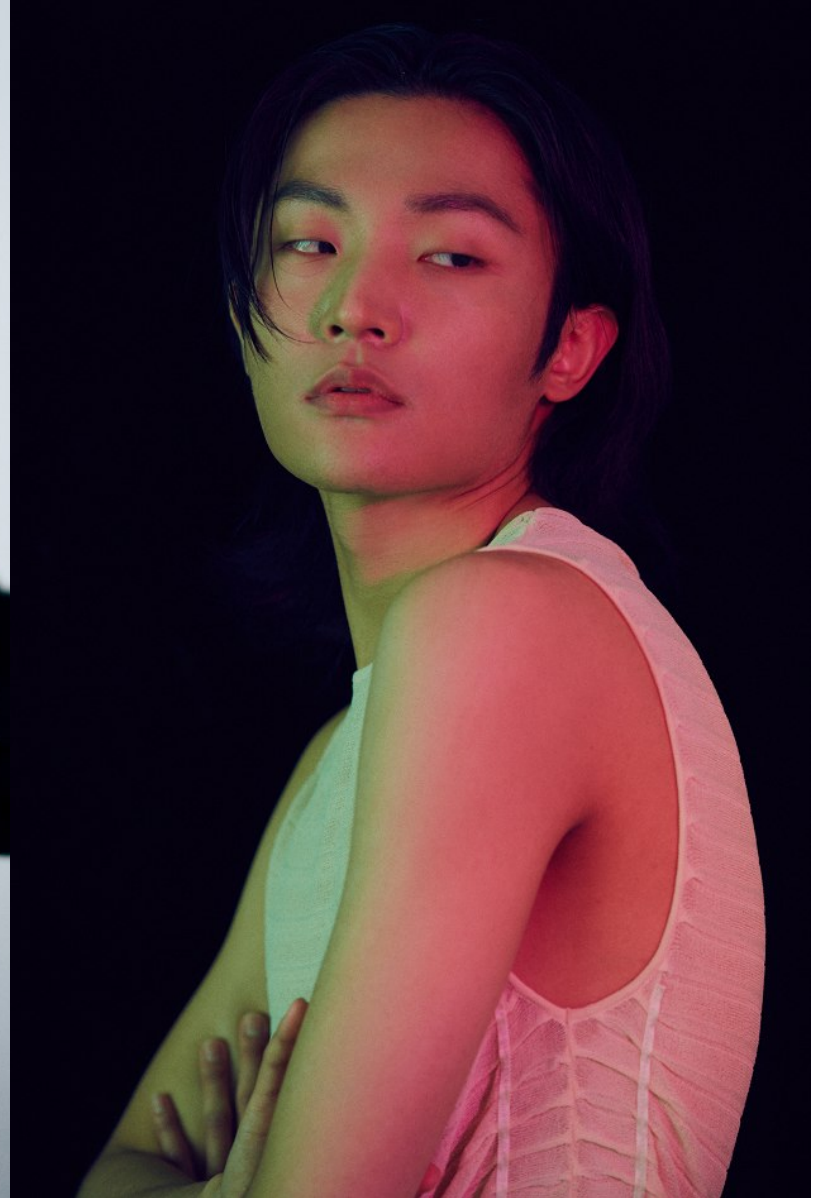

Morph

Morph Management, 36 Jangmun-ro Yongsan-gu Seoul Korea ZIP 04393 | Phone: +82 2 797 7200

KIM SI HUN (@kim.si.hun)

Height 185/6'1" Chest 79/31" Waist 66/26" Hips 88/34.5" Shoe 260mm Hair Black Eyes Black Born in 1997