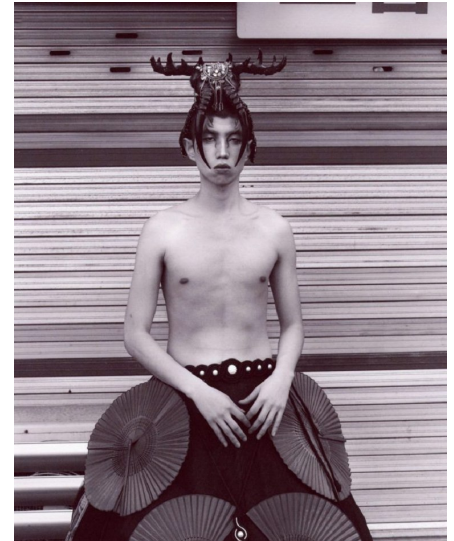

Morph

Morph Management, 36 Jangmun-ro Yongsan-gu Seoul Korea ZIP 04393 | Phone: +82 2 797 7200

MOON JONG HYUK (@jh_mooooon)

Height 187/6'1.5" Chest 88/34.5" Waist 74/29" Hips 94/37" Shoe 285mm Hair Black Eyes Black Born in 1999