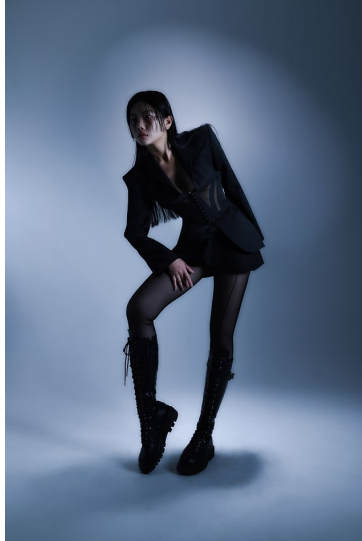

Morph

Morph Management, 36 Jangmun-ro Yongsan-gu Seoul Korea ZIP 04393 | Phone: +82 2 797 7200

OH YEON (@ohxyeon)

Height 170/5'7" Bust 81/32" Waist 59/23" Hips 89/35" Shoe 245mm Hair Black Eyes Brown Born in 1997

Morph

Morph Management, 36 Jangmun-ro Yongsan-gu Seoul Korea ZIP 04393 | Phone: +82 2 797 7200

OH YEON (@ohyeon)

Height 170/5'7" Bust 81/32" Waist 59/23" Hips 89/35" Shoe 245mm Hair Black Eyes Brown Born in 1997