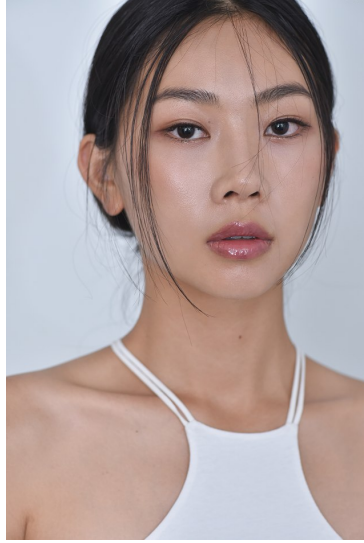

Morph

Morph Management, 36 Jangmun-ro Yongsan-gu Seoul Korea ZIP 04393 | Phone: +82 2 797 7200

OH YEON (@ohyeon)

Height 170/5'7" Bust 81/32" Waist 59/23" Hips 89/35" Shoe 245mm Hair Black Eyes Brown Born in 1997