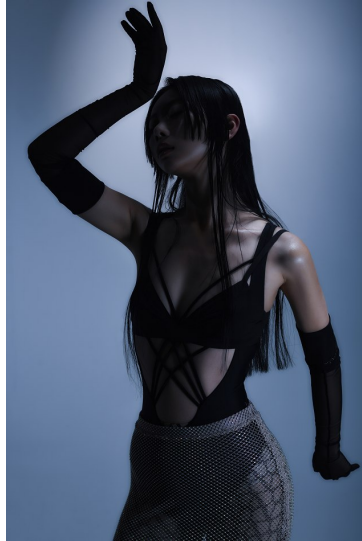

Morph

Morph Management, 36 Jangmun-ro Yongsan-gu Seoul Korea ZIP 04393 | Phone: +82 2 797 7200

OH YEON (@ohxyeon)

Height 170/5'7" Bust 81/32" Waist 59/23" Hips 89/35" Shoe 245mm Hair Black Eyes Brown Born in 1997

Morph

Morph Management, 36 Jangmun-ro Yongsan-gu Seoul Korea ZIP 04393 | Phone: +82 2 797 7200

OH YEON (@ohyeon)

Height 170/5'7" Bust 81/32" Waist 59/23" Hips 89/35" Shoe 245mm Hair Black Eyes Brown Born in 1997