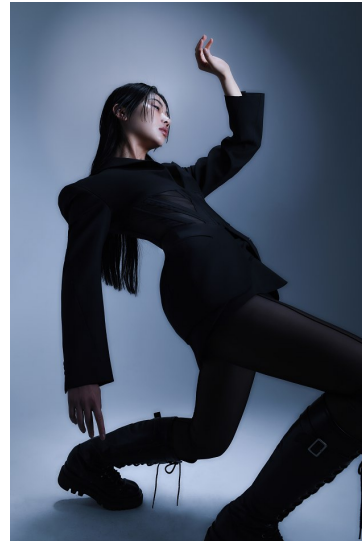

Morph

Morph Management, 36 Jangmun-ro Yongsan-gu Seoul Korea ZIP 04393 | Phone: +82 2 797 7200

OH YEON (@ohyeon)

Height 170/5'7" Bust 81/32" Waist 59/23" Hips 89/35" Shoe 245mm Hair Black Eyes Brown Born in 1997