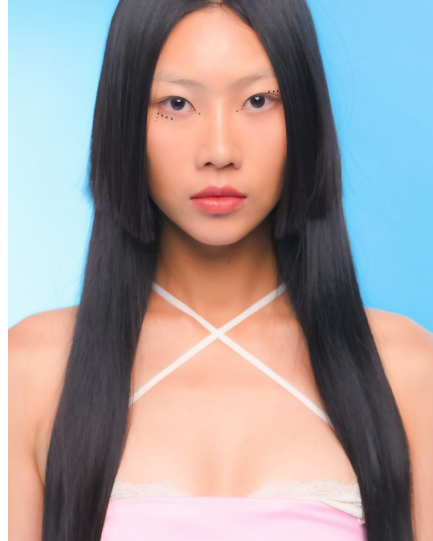

Morph

Morph Management, 36 Jangmun-ro Yongsan-gu Seoul Korea ZIP 04393 | Phone: +82 2 797 7200

OH YEON (@ohyeon)

Height 170/5'7" Bust 81/32" Waist 59/23" Hips 89/35" Shoe 245mm Hair Black Eyes Brown Born in 1997