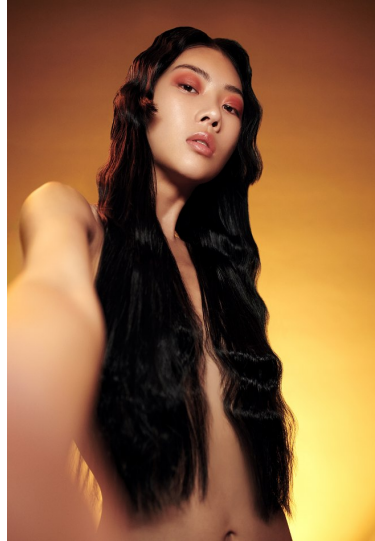

Morph

Morph Management, 36 Jangmun-ro Yongsan-gu Seoul Korea ZIP 04393 | Phone: +82 2 797 7200

OH YEON (@ohyeon)

Height 170/5'7" Bust 81/32" Waist 59/23" Hips 89/35" Shoe 245mm Hair Black Eyes Brown Born in 1997