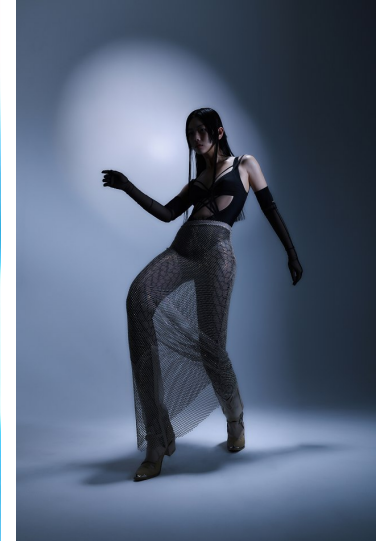

Morph

Morph Management, 36 Jangmun-ro Yongsan-gu Seoul Korea ZIP 04393 | Phone: +82 2 797 7200

OH YEON (@ohyeon)

Height 170/5'7" Bust 81/32" Waist 59/23" Hips 89/35" Shoe 245mm Hair Black Eyes Brown Born in 1997