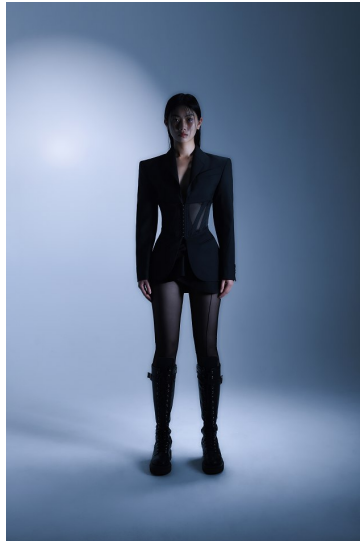

Morph

Morph Management, 36 Jangmun-ro Yongsan-gu Seoul Korea ZIP 04393 | Phone: +82 2 797 7200

OH YEON (@ohxyeon)

Height 170/5'7" Bust 81/32" Waist 59/23" Hips 89/35" Shoe 245mm Hair Black Eyes Brown Born in 1997

Morph

Morph Management, 36 Jangmun-ro Yongsan-gu Seoul Korea ZIP 04393 | Phone: +82 2 797 7200

OH YEON (@ohyeon)

Height 170/5'7" Bust 81/32" Waist 59/23" Hips 89/35" Shoe 245mm Hair Black Eyes Brown Born in 1997