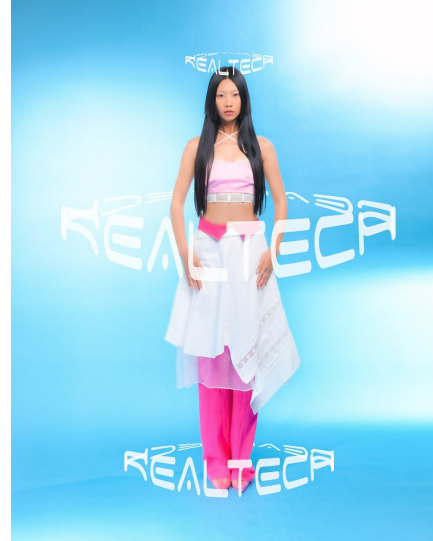

Morph

Morph Management, 36 Jangmun-ro Yongsan-gu Seoul Korea ZIP 04393 | Phone: +82 2 797 7200

OH YEON (@ohxyeon)

Height 170/5'7" Bust 81/32" Waist 59/23" Hips 89/35" Shoe 245mm Hair Black Eyes Brown Born in 1997

Morph

Morph Management, 36 Jangmun-ro Yongsan-gu Seoul Korea ZIP 04393 | Phone: +82 2 797 7200

OH YEON (@ohyeon)

Height 170/5'7" Bust 81/32" Waist 59/23" Hips 89/35" Shoe 245mm Hair Black Eyes Brown Born in 1997