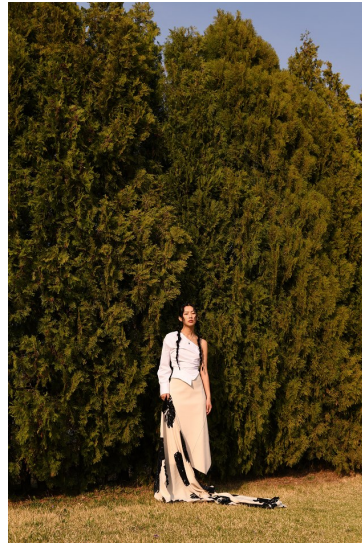

Morph

Morph Management, 36 Jangmun-ro Yongsan-gu Seoul Korea ZIP 04393 | Phone: +82 2 797 7200

OH YEON (@ohxyeon)

Height 170/5'7" Bust 81/32" Waist 59/23" Hips 89/35" Shoe 245mm Hair Black Eyes Brown Born in 1997