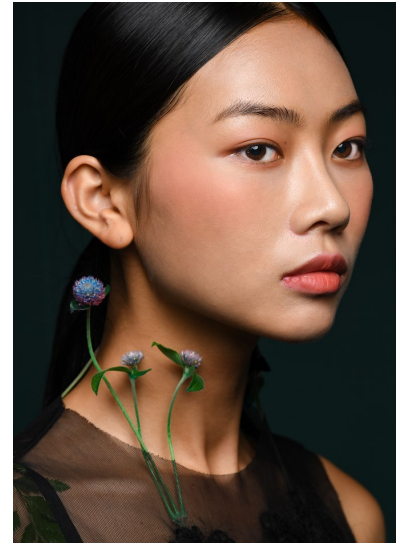

Morph

Morph Management, 36 Jangmun-ro Yongsan-gu Seoul Korea ZIP 04393 | Phone: +82 2 797 7200

OH YEON (@ohxyeon)

Height 170/5'7" Bust 81/32" Waist 59/23" Hips 89/35" Shoe 245mm Hair Black Eyes Brown Born in 1997