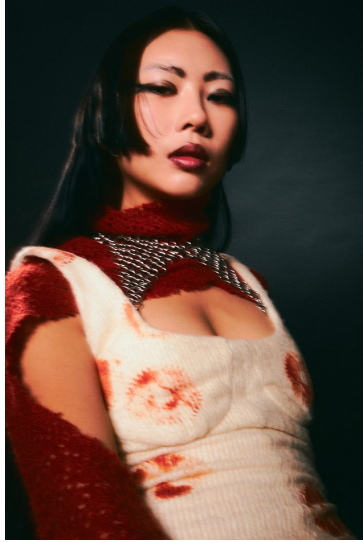

Morph

Morph Management, 36 Jangmun-ro Yongsan-gu Seoul Korea ZIP 04393 | Phone: +82 2 797 7200

OH YEON (@ohyeon)

Height 170/5'7" Bust 81/32" Waist 59/23" Hips 89/35" Shoe 245mm Hair Black Eyes Brown Born in 1997