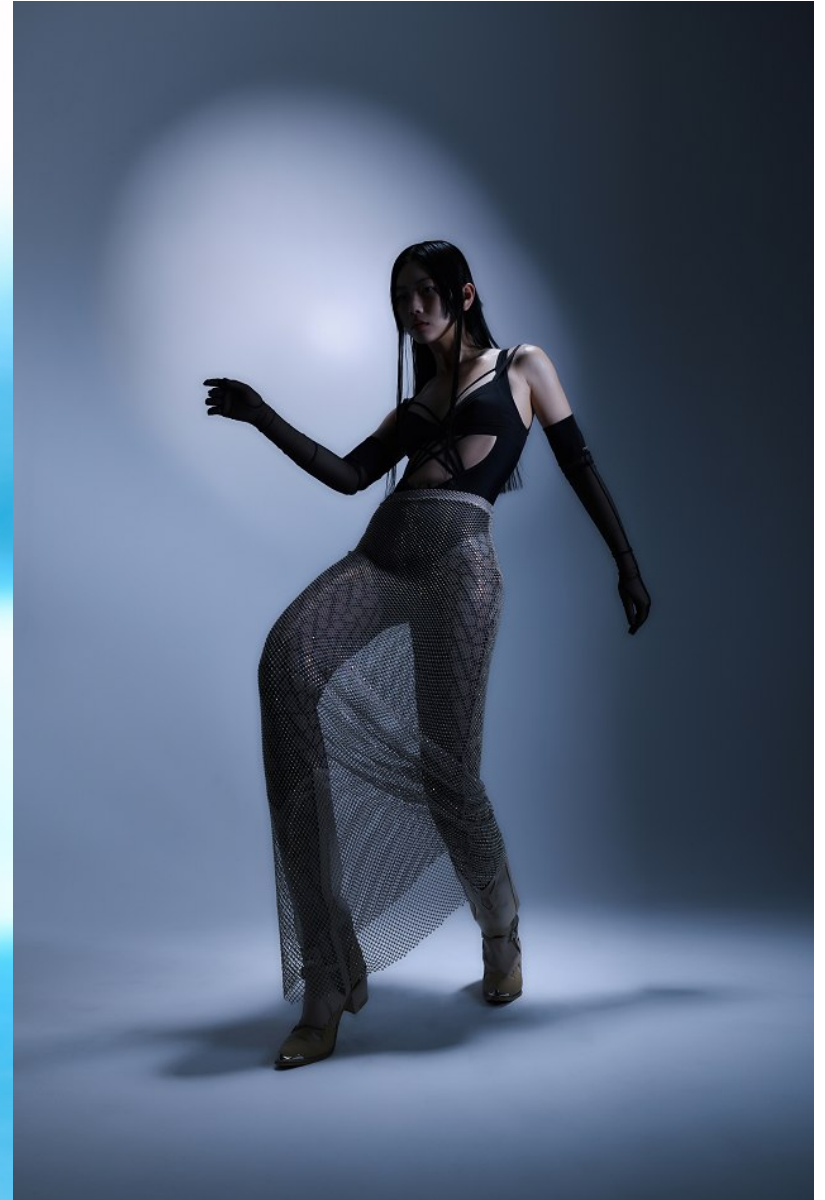

Morph

Morph Management, 36 Jangmun-ro Yongsan-gu Seoul Korea ZIP 04393 | Phone: +82 2 797 7200

OH YEON (@ohxyeon)

Height 170/5'7" Bust 81/32" Waist 59/23" Hips 89/35" Shoe 245mm Hair Black Eyes Brown Born in 1997