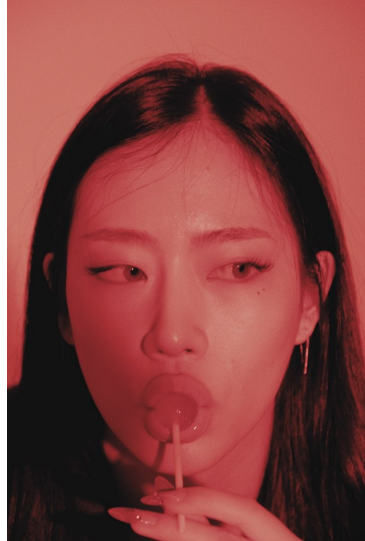

Morph

Morph Management, 36 Jangmun-ro Yongsan-gu Seoul Korea ZIP 04393 | Phone: +82 2 797 7200

YEON ESTHER (@estherryeon)

Height 170/5'7" Bust 83/32.5" B Waist 62/24.5" Hips 92/36" Shoe 245mm Hair Brown Eyes Brown Born in 2005