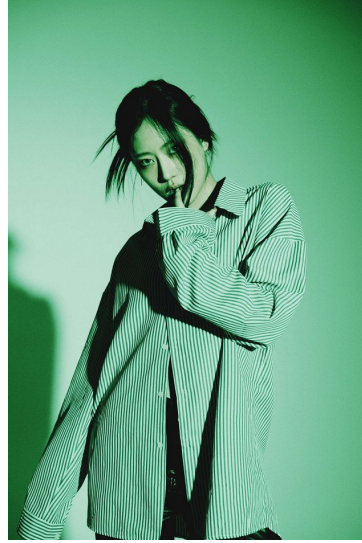

Morph

Morph Management, 36 Jangmun-ro Yongsan-gu Seoul Korea ZIP 04393 | Phone: +82 2 797 7200

YEON ESTHER (@estherryeon)

Height 170/5'7" Bust 83/32.5" B Waist 62/24.5" Hips 92/36" Shoe 245mm Hair Brown Eyes Brown Born in 2005