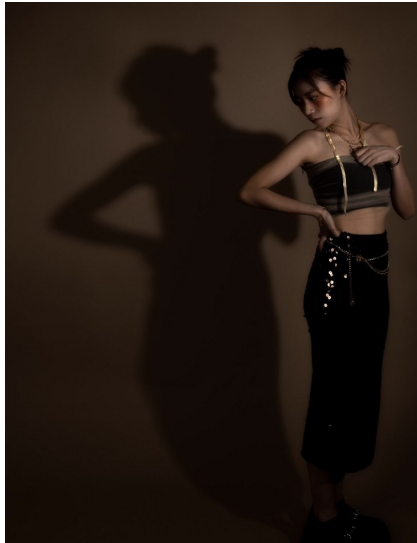

Morph

Morph Management, 36 Jangmun-ro Yongsan-gu Seoul Korea ZIP 04393 | Phone: +82 2 797 7200

YEON ESTHER (@estherryeon)

Height 170/5'7" Bust 83/32.5" B Waist 62/24.5" Hips 92/36" Shoe 245mm Hair Brown Eyes Brown Born in 2005