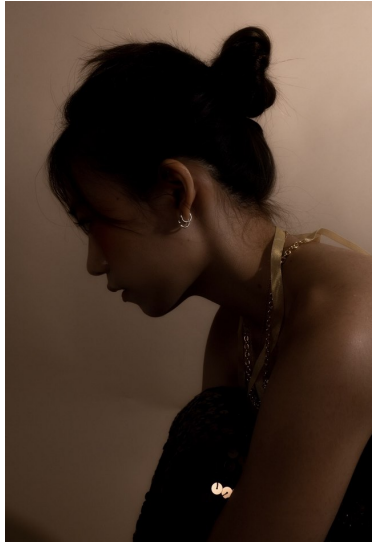

Morph

Morph Management, 36 Jangmun-ro Yongsan-gu Seoul Korea ZIP 04393 | Phone: +82 2 797 7200

YEON ESTHER (@estherryeon)

Height 170/5'7" Bust 83/32.5" B Waist 62/24.5" Hips 92/36" Shoe 245mm Hair Brown Eyes Brown Born in 2005