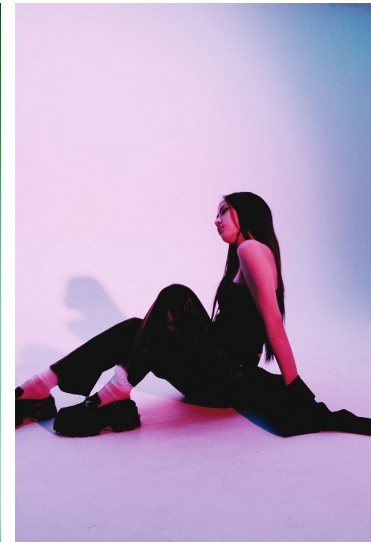

Morph

Morph Management, 36 Jangmun-ro Yongsan-gu Seoul Korea ZIP 04393 | Phone: +82 2 797 7200

YEON ESTHER (@estherryeon)

Height 170/5'7" Bust 83/32.5" B Waist 62/24.5" Hips 92/36" Shoe 245mm Hair Brown Eyes Brown Born in 2005