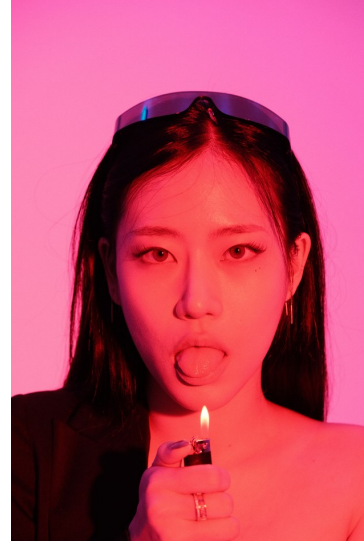

Morph

Morph Management, 36 Jangmun-ro Yongsan-gu Seoul Korea ZIP 04393 | Phone: +82 2 797 7200

YEON ESTHER (@estherryeon)

Height 170/5'7" Bust 83/32.5" B Waist 62/24.5" Hips 92/36" Shoe 245mm Hair Brown Eyes Brown Born in 2005