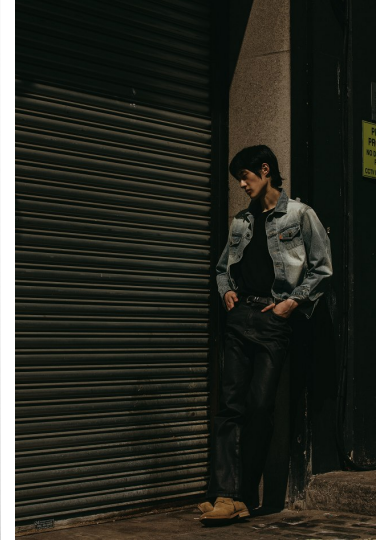

Morph

Morph Management, 36 Jangmun-ro Yongsan-gu Seoul Korea ZIP 04393 | Phone: +82 2 797 7200

KIM NAM HYUN (@skahyun)

Height 188/6'2" Chest 84/33" Waist 68/26.5" Hips 91/36" Shoe 275mm Hair Black Eyes Brown Born in 1999