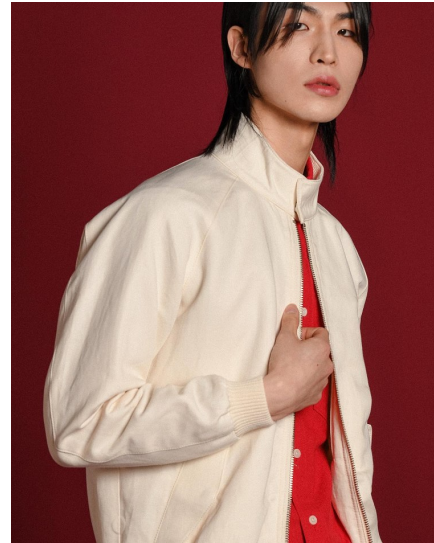

Morph

Morph Management, 36 Jangmun-ro Yongsan-gu Seoul Korea ZIP 04393 | Phone: +82 2 797 7200

LIM HONG JIN (@flxjixxn)

Height 189/6'2.5" Chest 90/35.5" Waist 65/25.5" Hips 92/36" Shoe 275mm Hair Black Eyes Brown Born in 1998