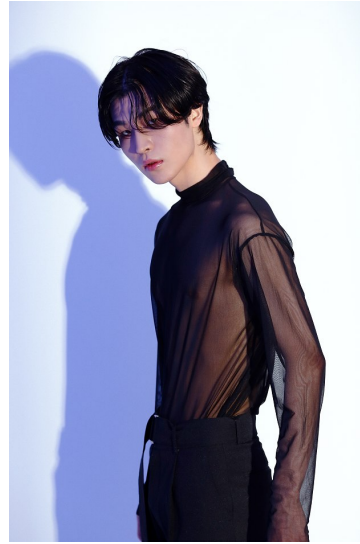

Morph

Morph Management, 36 Jangmun-ro Yongsan-gu Seoul Korea ZIP 04393 | Phone: +82 2 797 7200

Height 189/6'2.5" Chest 90/35.5" Waist 65/25.5" Hips 92/36" Shoe 275mm Hair Black Eyes Brown Born in 1998