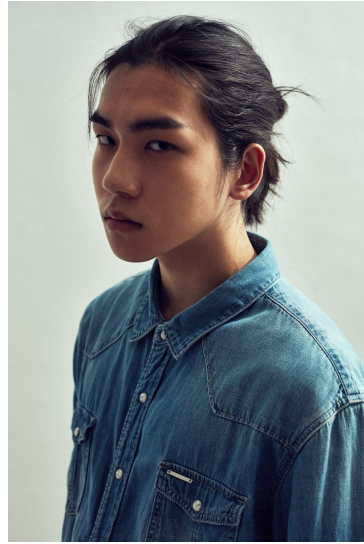

Morph

Morph Management, 36 Jangmun-ro Yongsan-gu Seoul Korea ZIP 04393 | Phone: +82 2 797 7200

KIM YOUNG HOON (@kayrohxf)

Height 184/6'0.5" Chest 85/33.5" Waist 71/28" Hips 94/37" Shoe 280mm Hair Brown Eyes Brown Born in 2003