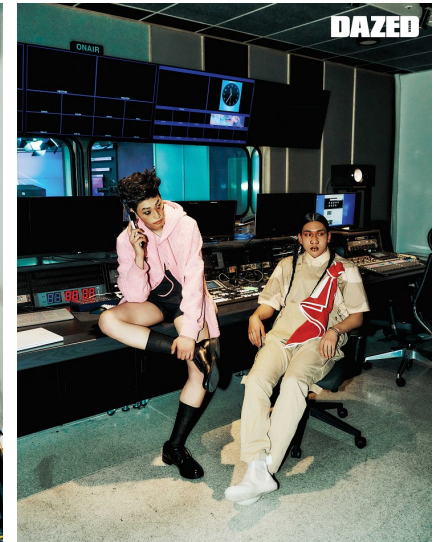

Morph

Morph Management, 36 Jangmun-ro Yongsan-gu Seoul Korea ZIP 04393 | Phone: +82 2 797 7200

KIM YOUNG HOON (@kayrohxf)

Height 184/6'0.5" Chest 85/33.5" Waist 71/28" Hips 94/37" Shoe 280mm Hair Brown Eyes Brown Born in 2003