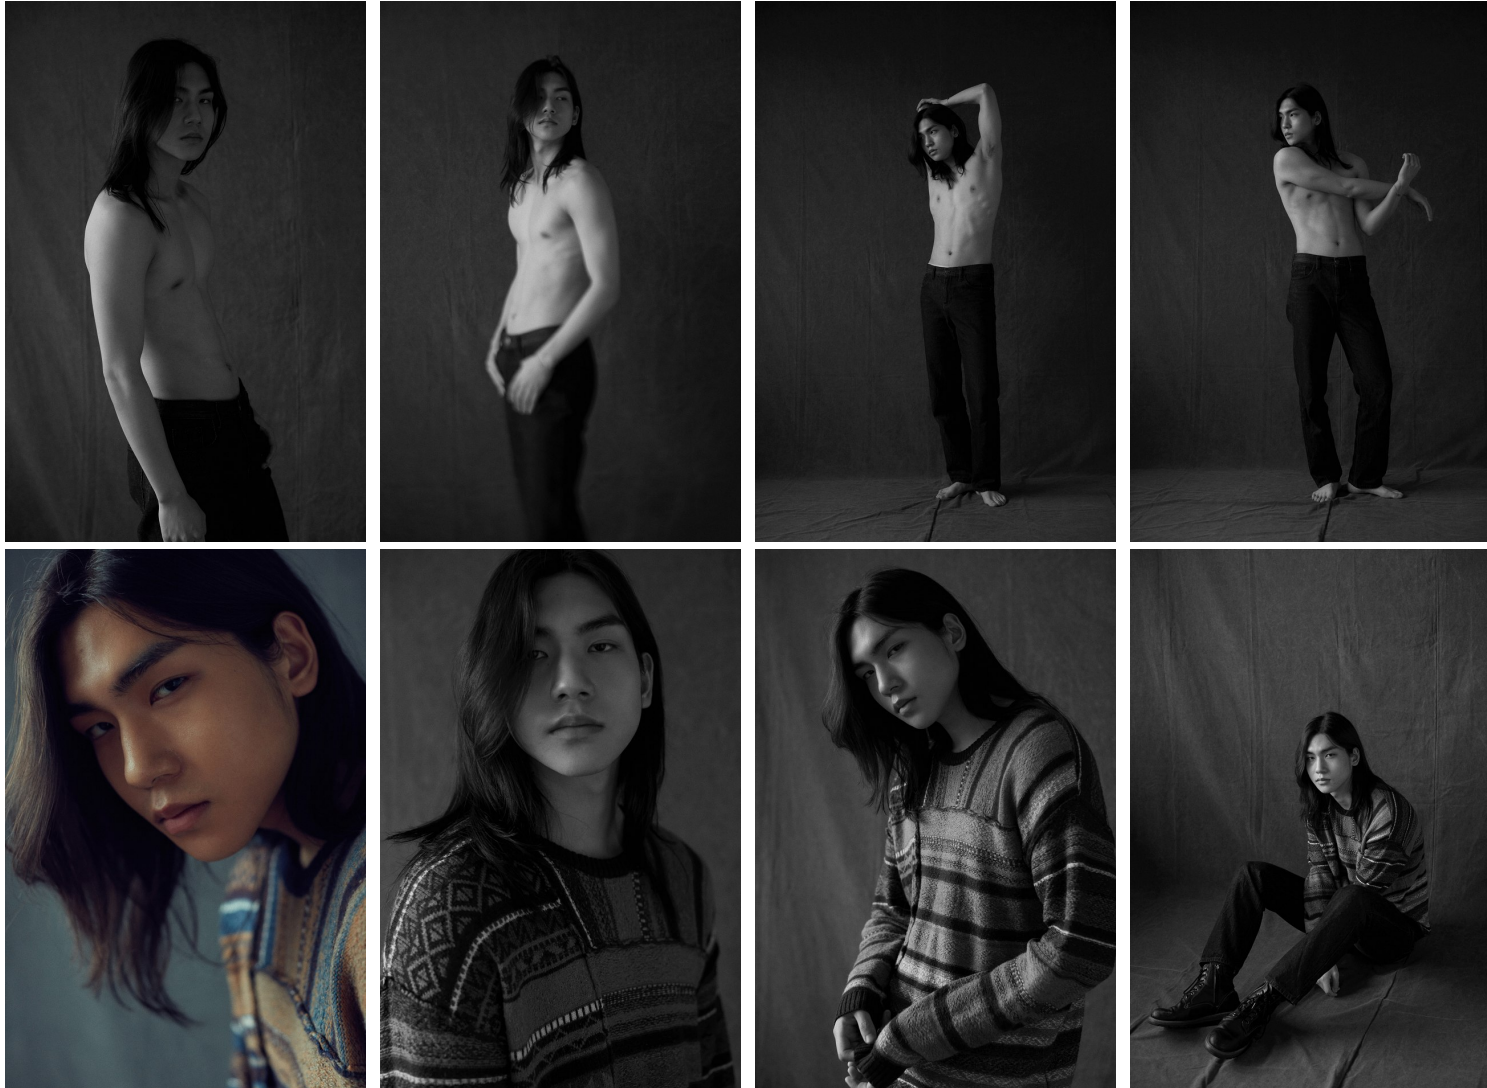

Morph

Morph Management, 36 Jangmun-ro Yongsan-gu Seoul Korea ZIP 04393 | Phone: +82 2 797 7200

Height 184/6'0.5" Chest 85/33.5" Waist 71/28" Hips 94/37" Shoe 280mm Hair Brown Eyes Brown Born in 2003