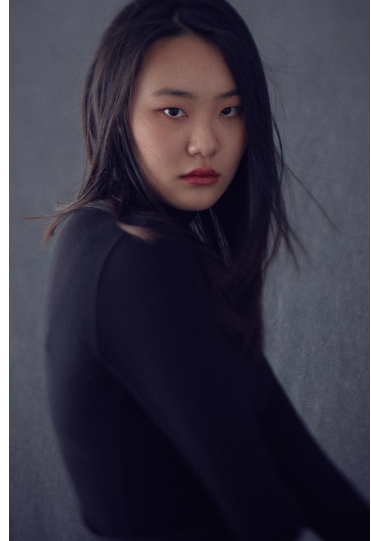

Morph

Morph Management, 36 Jangmun-ro Yongsan-gu Seoul Korea ZIP 04393 | Phone: +82 2 797 7200

JUNG HYO LIM (@hyoli_mii)

Height 177/5'9.5" Bust 80/31.5" A Waist 61/24" Hips 86/34" Shoe 250mm Hair Black Eyes Black Born in 2003