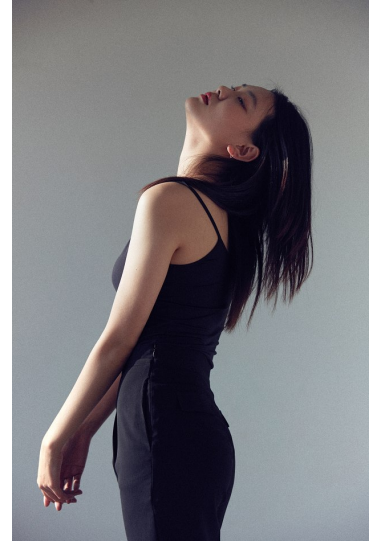

Morph

Morph Management, 36 Jangmun-ro Yongsan-gu Seoul Korea ZIP 04393 | Phone: +82 2 797 7200

JUNG HYO LIM (@hyoli_mii)

Height 177/5'9.5" Bust 80/31.5" A Waist 61/24" Hips 86/34" Shoe 250mm Hair Black Eyes Black Born in 2003