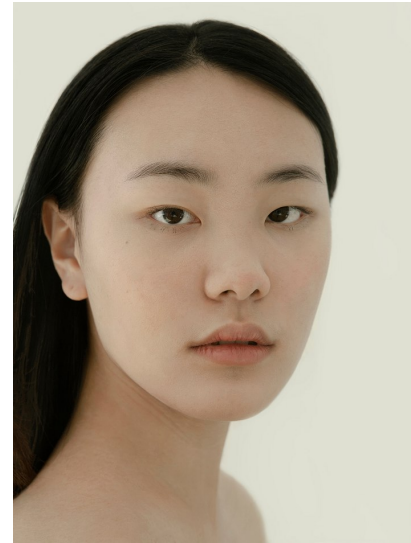

Morph

Morph Management, 36 Jangmun-ro Yongsan-gu Seoul Korea ZIP 04393 | Phone: +82 2 797 7200

JUNG HYO LIM (@hyoli_mii)

Height 177/5'9.5" Bust 80/31.5" A Waist 61/24" Hips 86/34" Shoe 250mm Hair Black Eyes Black Born in 2003