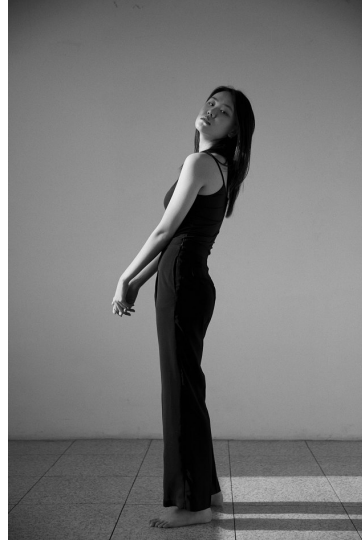

Morph

Morph Management, 36 Jangmun-ro Yongsan-gu Seoul Korea ZIP 04393 | Phone: +82 2 797 7200

JUNG HYO LIM (@hyoli_mii)

Height 177/5'9.5" Bust 80/31.5" A Waist 61/24" Hips 86/34" Shoe 250mm Hair Black Eyes Black Born in 2003