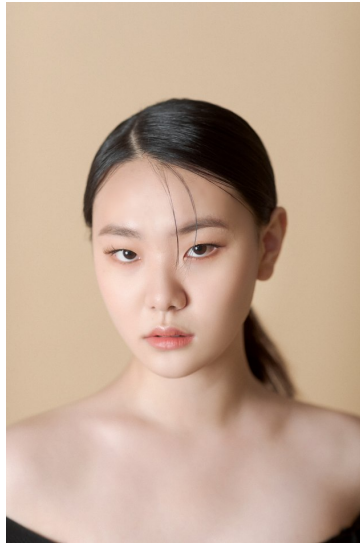

Morph

Morph Management, 36 Jangmun-ro Yongsan-gu Seoul Korea ZIP 04393 | Phone: +82 2 797 7200

JUNG HYO LIM (@hyoli_mii)

Height 177/5'9.5" Bust 80/31.5" A Waist 61/24" Hips 86/34" Shoe 250mm Hair Black Eyes Black Born in 2003