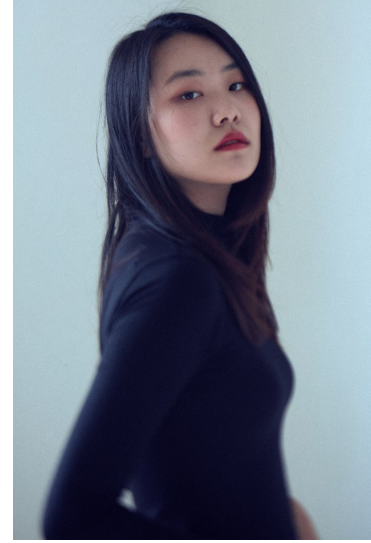

Morph

Morph Management, 36 Jangmun-ro Yongsan-gu Seoul Korea ZIP 04393 | Phone: +82 2 797 7200

JUNG HYO LIM (@hyoli_mii)

Height 177/5'9.5" Bust 80/31.5" A Waist 61/24" Hips 86/34" Shoe 250mm Hair Black Eyes Black Born in 2003