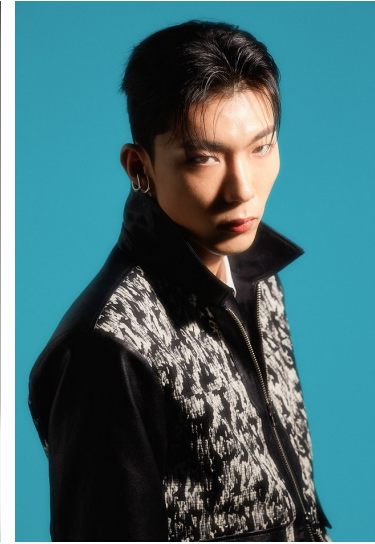

# Morph

Morph Management, 36 Jangmun-ro Yongsan-gu Seoul Korea ZIP 04393 | Phone: +82 2 797 7200

PARK YOUNG HYO (@zerxhyx)

Height 188/6'2" Chest 87/34.5" Waist 68/26.5" Hips 92/36" Shoe 280MM Hair Black Eyes Brown Born in 2000