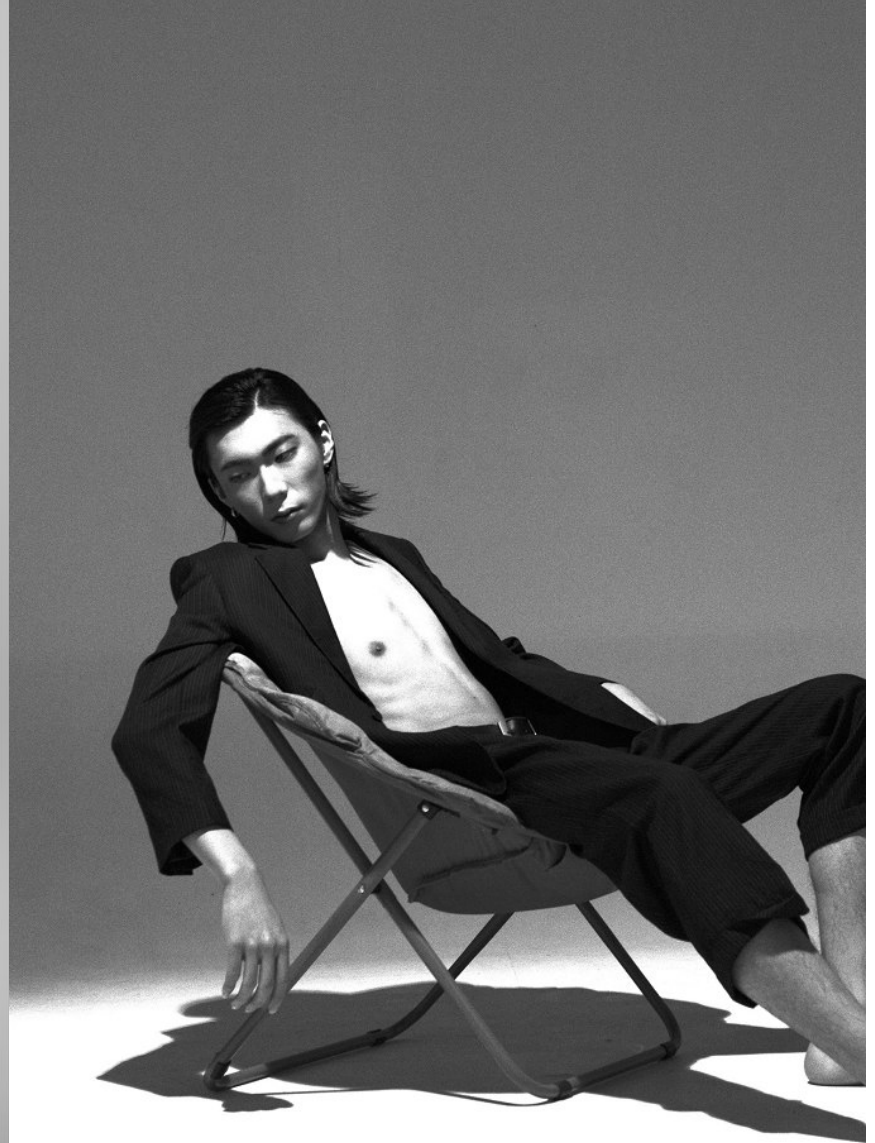

Morph

Morph Management, 36 Jangmun-ro Yongsan-gu Seoul Korea ZIP 04393 | Phone: +82 2 797 7200

PARK YOUNG HYO (@zerxhyx)

Height 188/6'2" Chest 87/34.5" Waist 68/26.5" Hips 92/36" Shoe 280MM Hair Black Eyes Brown Born in 2000