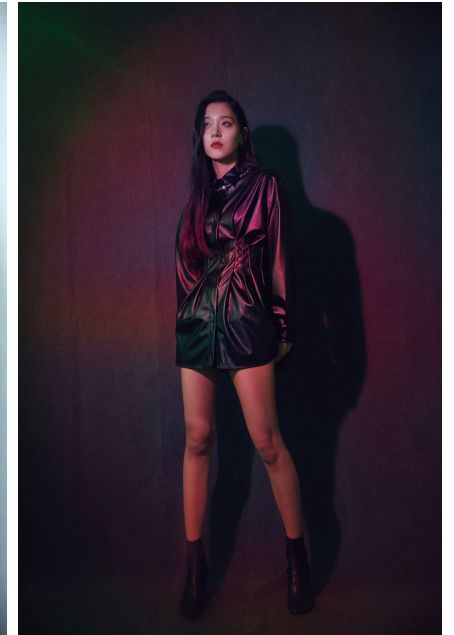

Morph

Morph Management, 36 Jangmun-ro Yongsan-gu Seoul Korea ZIP 04393 | Phone: +82 2 797 7200

Koo Na Yoon (@filllwithyou_)

Height 172/5'7.5" Bust 79/31" A Waist 57/22.5" Hips 90/35.5" Shoe 240mm

Hair Black Eyes Black Born in 2001