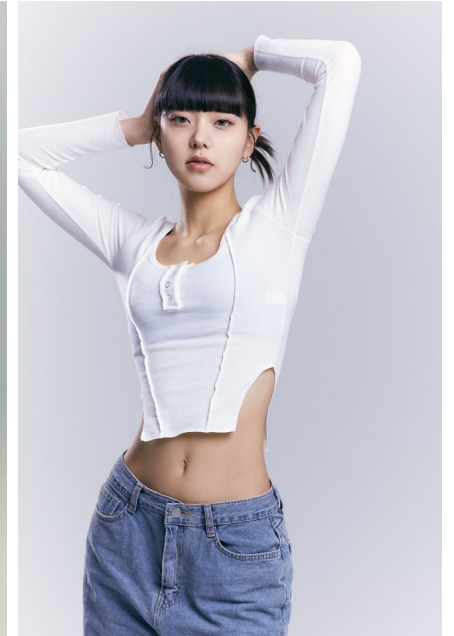

Morph

Morph Management, 36 Jangmun-ro Yongsan-gu Seoul Korea ZIP 04393 | Phone: +82 2 797 7200

Koo Na Yoon (@filllwithyou_)

Height 172/5'7.5" Bust 79/31" A Waist 57/22.5" Hips 90/35.5" Shoe 240mm

Hair Black Eyes Black Born in 2001