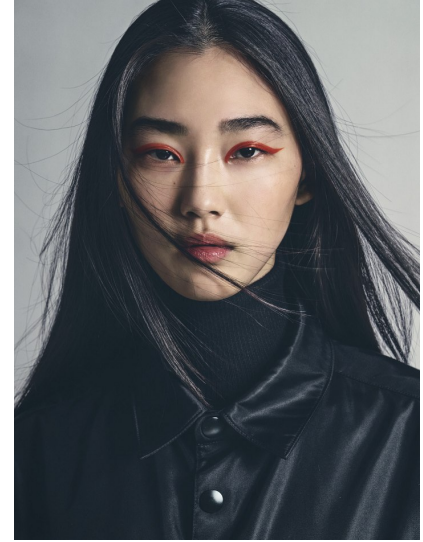

Morph

Morph Management, 36 Jangmun-ro Yongsan-gu Seoul Korea ZIP 04393 | Phone: +82 2 797 7200

AKO (@ako_0214)

Height 174/5'8.5" Bust 76/30" A/B Waist 58/23" Hips 86/34" Shoe 250mm Hair Black Eyes Brown Born in 1994