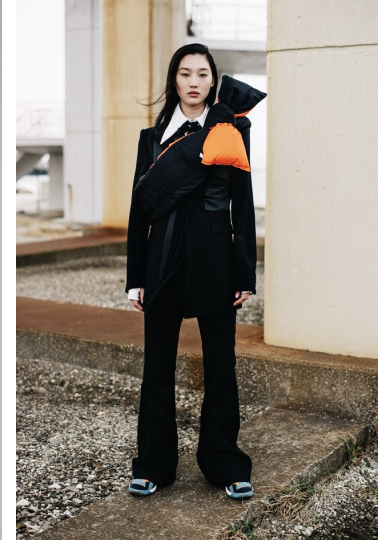

Morph

Morph Management, 36 Jangmun-ro Yongsan-gu Seoul Korea ZIP 04393 | Phone: +82 2 797 7200

AKO (@ako_0214)

Height 174/5'8.5" Bust 76/30" A/B Waist 58/23" Hips 86/34" Shoe 250mm Hair Black Eyes Brown Born in 1994