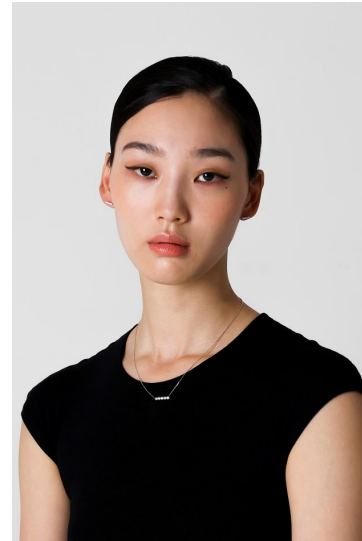

Morph

Morph Management, 36 Jangmun-ro Yongsan-gu Seoul Korea ZIP 04393 | Phone: +82 2 797 7200

AKO (@ako_0214)

Height 174/5'8.5" Bust 76/30" A/B Waist 58/23" Hips 86/34" Shoe 250mm Hair Black Eyes Brown Born in 1994