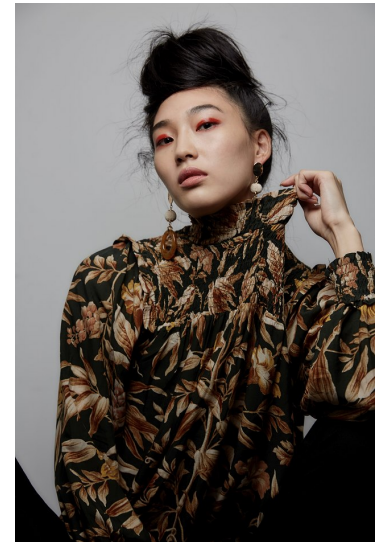

Morph

Morph Management, 36 Jangmun-ro Yongsan-gu Seoul Korea ZIP 04393 | Phone: +82 2 797 7200

AKO (@ako_0214)

Height 174/5'8.5" Bust 76/30" A/B Waist 58/23" Hips 86/34" Shoe 250mm Hair Black Eyes Brown Born in 1994