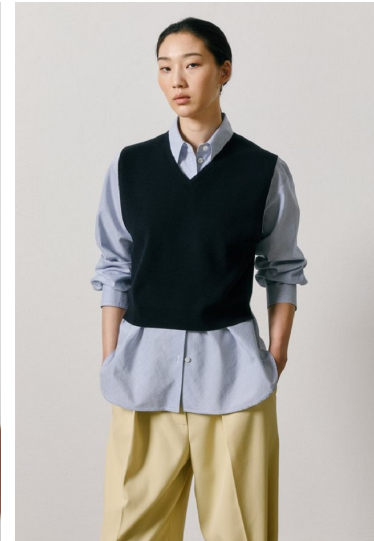

Morph

Morph Management, 36 Jangmun-ro Yongsan-gu Seoul Korea ZIP 04393 | Phone: +82 2 797 7200

AKO (@ako_0214)

Height 174/5'8.5" Bust 76/30" A/B Waist 58/23" Hips 86/34" Shoe 250mm Hair Black Eyes Brown Born in 1994