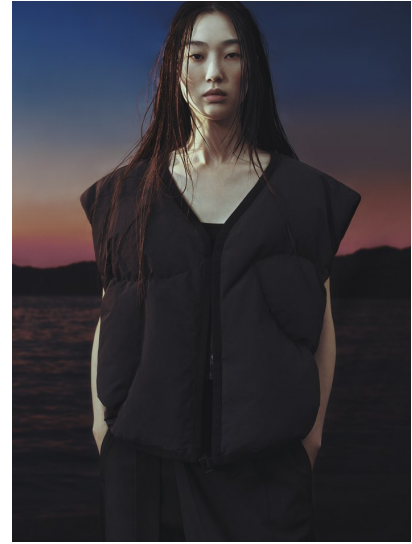

Morph

Morph Management, 36 Jangmun-ro Yongsan-gu Seoul Korea ZIP 04393 | Phone: +82 2 797 7200

AKO (@ako_0214)

Height 174/5'8.5" Bust 76/30" A/B Waist 58/23" Hips 86/34" Shoe 250mm Hair Black Eyes Brown Born in 1994