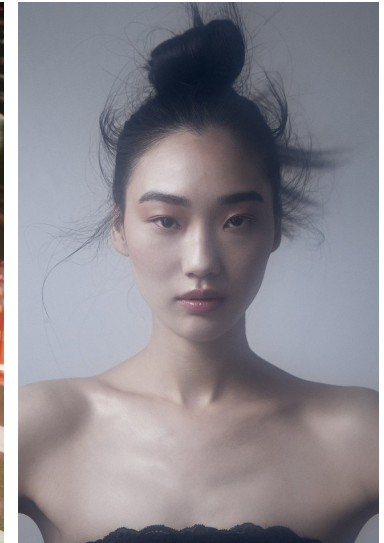

Morph

Morph Management, 36 Jangmun-ro Yongsan-gu Seoul Korea ZIP 04393 | Phone: +82 2 797 7200

AKO (@ako_0214)

Height 174/5'8.5" Bust 76/30" A/B Waist 58/23" Hips 86/34" Shoe 250mm Hair Black Eyes Brown Born in 1994