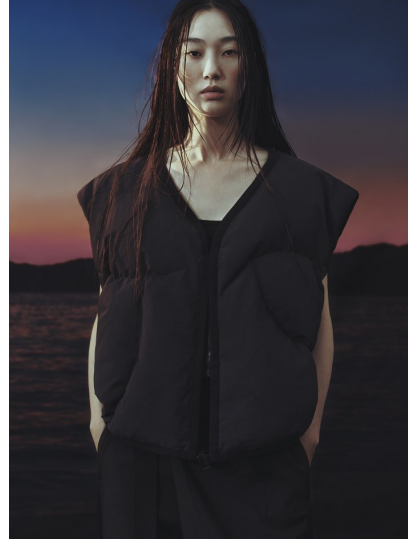

Morph

Morph Management, 36 Jangmun-ro Yongsan-gu Seoul Korea ZIP 04393 | Phone: +82 2 797 7200

AKO (@ako_0214)

Height 174/5'8.5" Bust 76/30" A/B Waist 58/23" Hips 86/34" Shoe 250mm Hair Black Eyes Brown Born in 1994