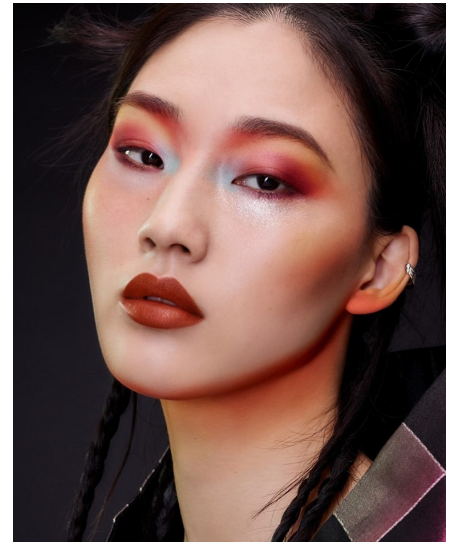

Morph

Morph Management, 36 Jangmun-ro Yongsan-gu Seoul Korea ZIP 04393 | Phone: +82 2 797 7200

AKO (@ako_0214)

Height 174/5'8.5" Bust 76/30" A/B Waist 58/23" Hips 86/34" Shoe 250mm Hair Black Eyes Brown Born in 1994