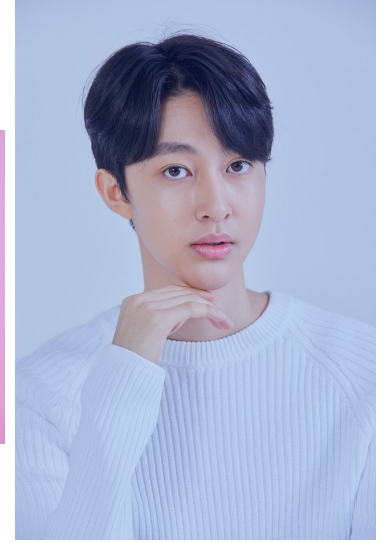

# Morph

Morph Management, 36 Jangmun-ro Yongsan-gu Seoul Korea ZIP 04393 | Phone: +82 2 797 7200

LEE KYU JIN (@sebastian.kyujin)

Height 179/5'10.5" Chest 89/35" Waist 69/27" Hips 94/37" Shoe 265mm Hair Black Eyes Brown Born in 2004