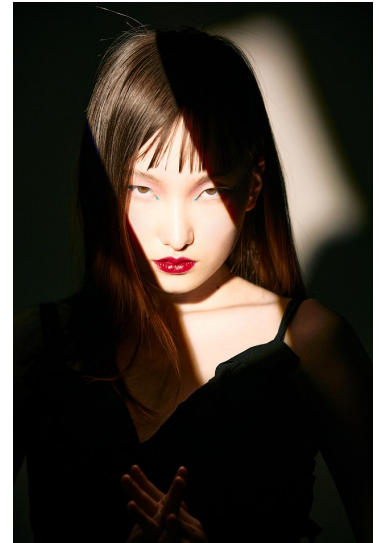

Morph

Morph Management, 36 Jangmun-ro Yongsan-gu Seoul Korea ZIP 04393 | Phone: +82 2 797 7200

LUCE KIM (@luce7kim)

Height 175/5'9" Bust 81/32" B Waist 62/24.5" Hips 86/34" Shoe 235mm Hair Brown Eyes Brown Born in 2003