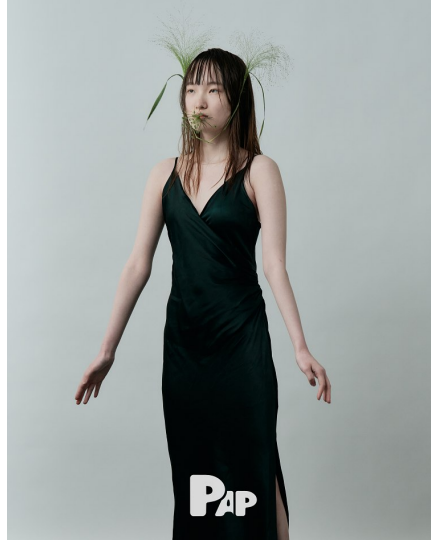

Morph

Morph Management, 36 Jangmun-ro Yongsan-gu Seoul Korea ZIP 04393 | Phone: +82 2 797 7200

LUCE KIM (@luce7kim)

Height 175/5'9" Bust 81/32" B Waist 62/24.5" Hips 86/34" Shoe 235mm Hair Brown Eyes Brown Born in 2003