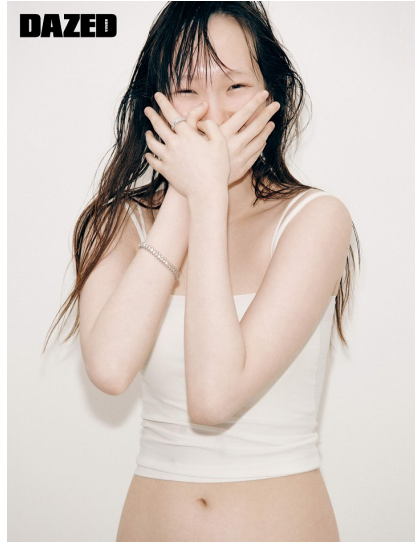

Morph

Morph Management, 36 Jangmun-ro Yongsan-gu Seoul Korea ZIP 04393 | Phone: +82 2 797 7200

LUCE KIM (@luce7kim)

Height 175/5'9" Bust 81/32" B Waist 62/24.5" Hips 86/34" Shoe 235mm Hair Brown Eyes Brown Born in 2003