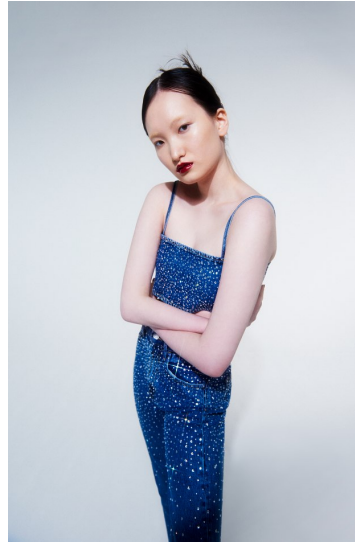

Morph

Morph Management, 36 Jangmun-ro Yongsan-gu Seoul Korea ZIP 04393 | Phone: +82 2 797 7200

LUCE KIM (@luce7kim)

Height 175/5'9" Bust 81/32" B Waist 62/24.5" Hips 86/34" Shoe 235mm Hair Brown Eyes Brown Born in 2003