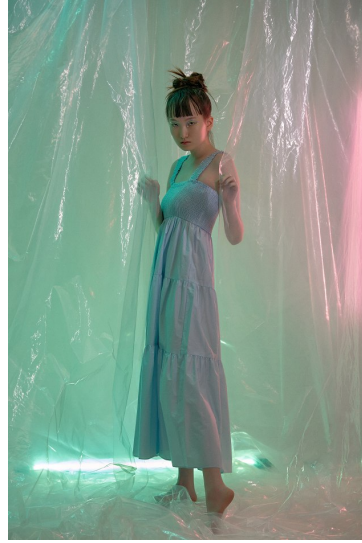

Morph

Morph Management, 36 Jangmun-ro Yongsan-gu Seoul Korea ZIP 04393 | Phone: +82 2 797 7200

LUCE KIM (@luce7kim)

Height 175/5'9" Bust 81/32" B Waist 62/24.5" Hips 86/34" Shoe 235mm Hair Brown Eyes Brown Born in 2003