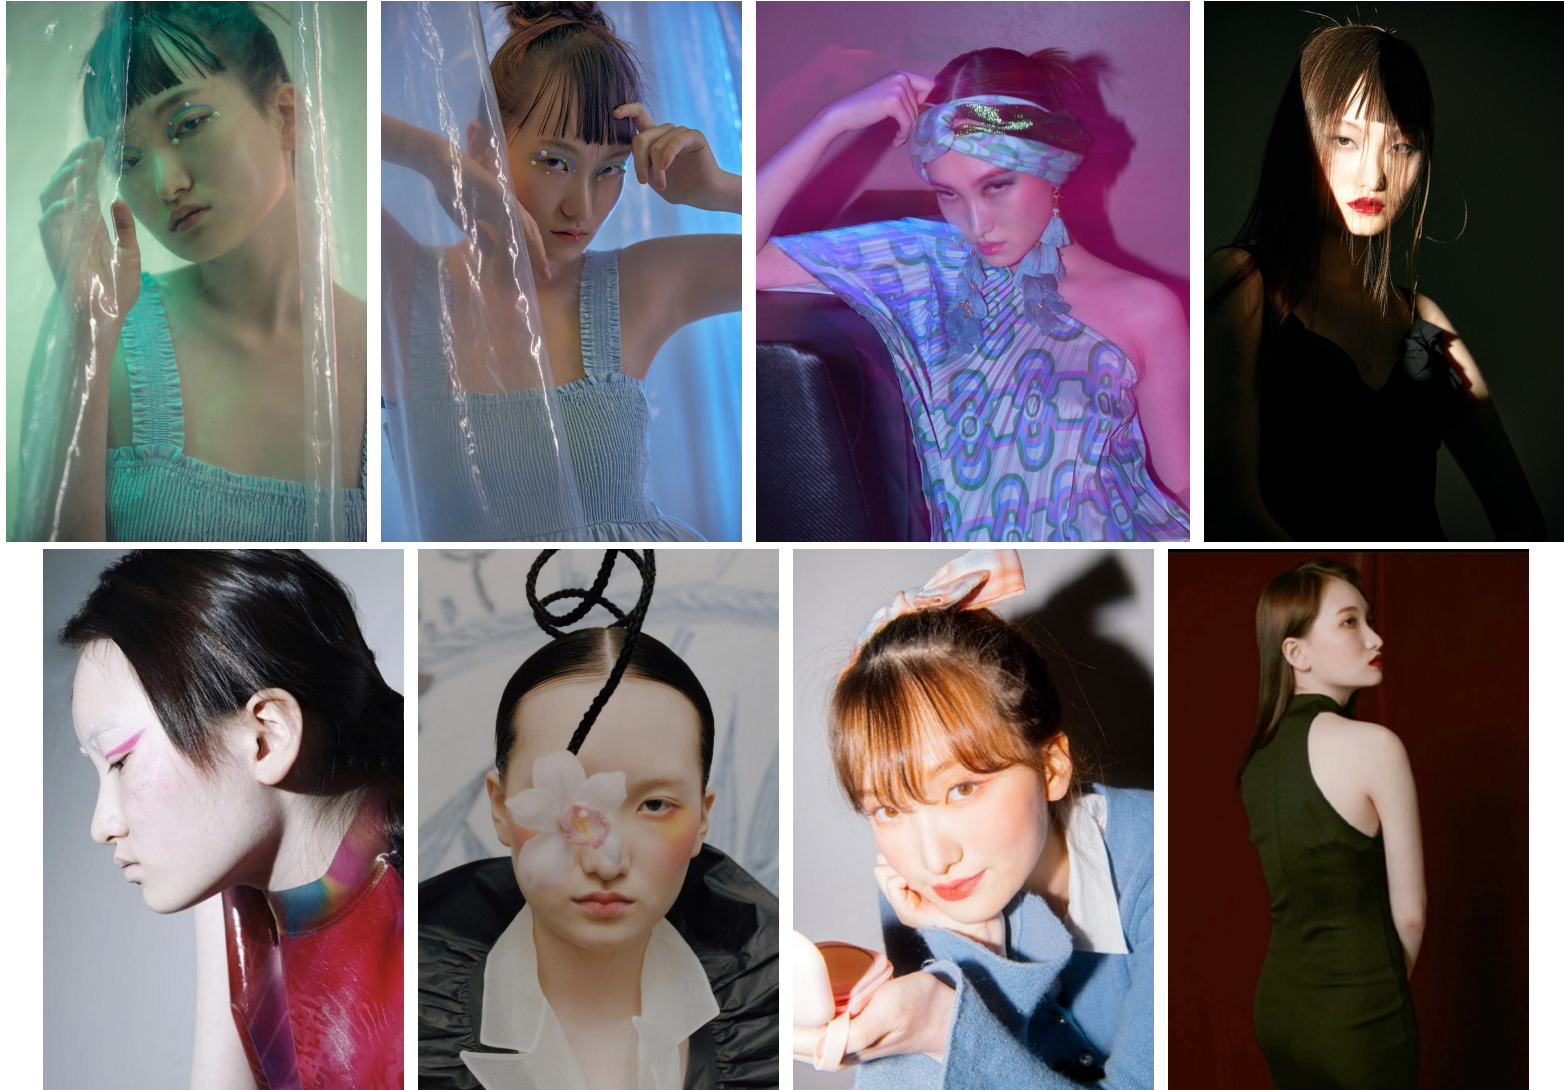

Morph

Morph Management, 36 Jangmun-ro Yongsan-gu Seoul Korea ZIP 04393 | Phone: +82 2 797 7200

LUCE KIM (@luce7kim)

Height 175/5'9" Bust 81/32" B Waist 62/24.5" Hips 86/34" Shoe 235mm Hair Brown Eyes Brown Born in 2003