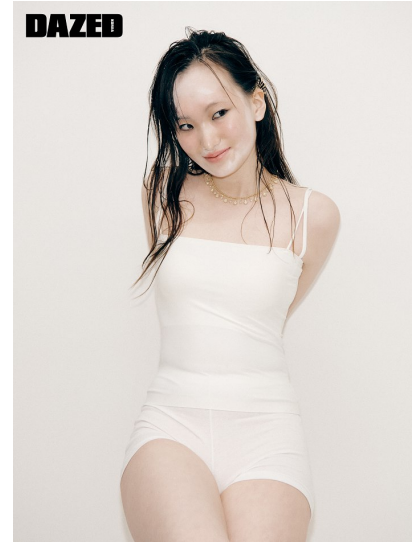

Morph

Morph Management, 36 Jangmun-ro Yongsan-gu Seoul Korea ZIP 04393 | Phone: +82 2 797 7200

LUCE KIM (@luce7kim)

Height 175/5'9" Bust 81/32" B Waist 62/24.5" Hips 86/34" Shoe 235mm Hair Brown Eyes Brown Born in 2003