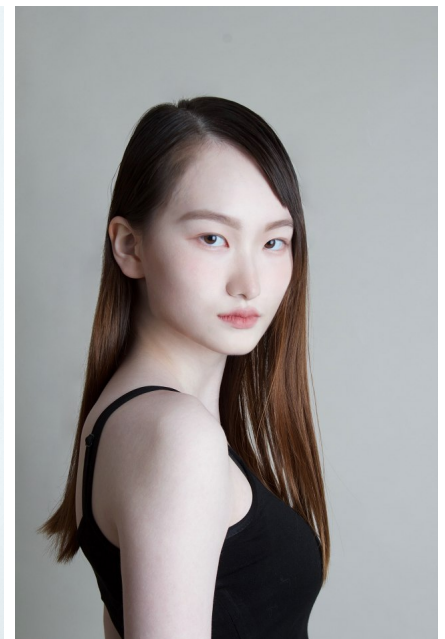

Morph

Morph Management, 36 Jangmun-ro Yongsan-gu Seoul Korea ZIP 04393 | Phone: +82 2 797 7200

Luce Kim (@luce7kim)

Height 175/5'9" Bust 81/32" B Waist 62/24.5" Hips 86/34" Shoe 235mm
Hair Brown Eyes Brown Born in 2003