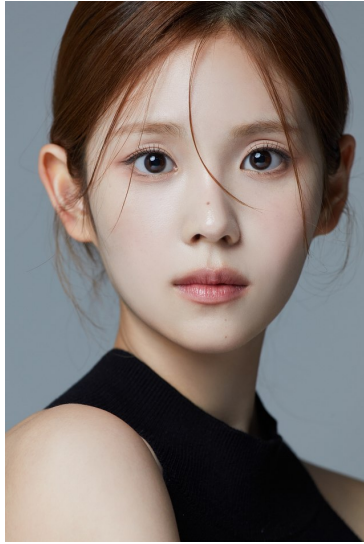

# Morph

Morph Management, 36 Jangmun-ro Yongsan-gu Seoul Korea ZIP 04393 | Phone: +82 2 797 7200

LEE JEE YEON (@jiyeonlee99)

Height 163/5'4" Bust 76/30" C Waist 57/22.5" Hips 84/33" Shoe 235mm Hair Dark Brown Eyes Black Born in 1999