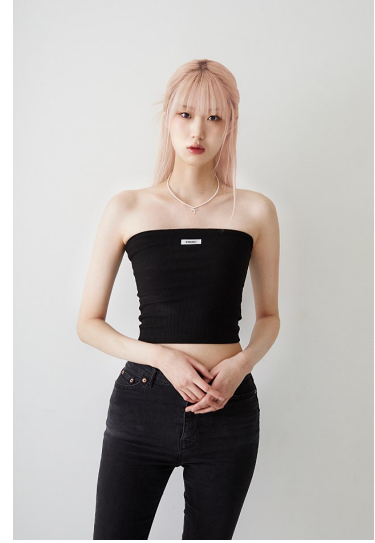

# Morph

Morph Management, 36 Jangmun-ro Yongsan-gu Seoul Korea ZIP 04393 | Phone: +82 2 797 7200

JUN YOO NA (@jun\_yoona\_)

Height 175/5'9" Bust 72/28.5" A Waist 61/24" Hips 88/34.5" Shoe 250mm Hair Blonde Eyes Brown Born in 2000