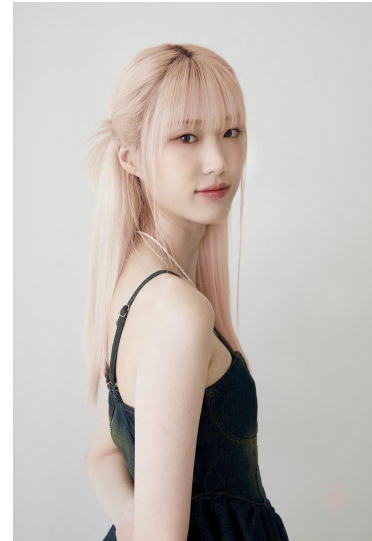

# Morph

Morph Management, 36 Jangmun-ro Yongsan-gu Seoul Korea ZIP 04393 | Phone: +82 2 797 7200

JUN YOO NA (@jun\_yoona\_)

Height 175/5'9" Bust 72/28.5" A Waist 61/24" Hips 88/34.5" Shoe 250mm Hair Blonde Eyes Brown Born in 2000