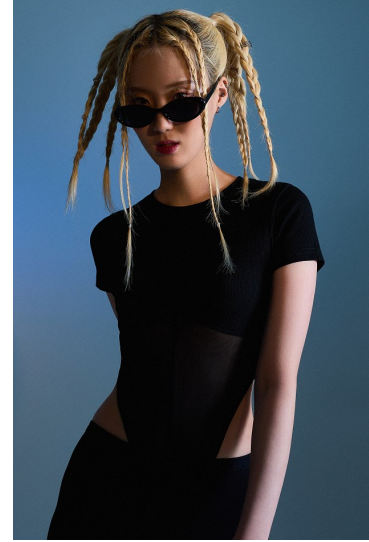

# Morph

Morph Management, 36 Jangmun-ro Yongsan-gu Seoul Korea ZIP 04393 | Phone: +82 2 797 7200

JUN YOO NA (@jun\_yoona\_)

Height 175/5'9" Bust 72/28.5" A Waist 61/24" Hips 88/34.5" Shoe 250mm Hair Blonde Eyes Brown Born in 2000