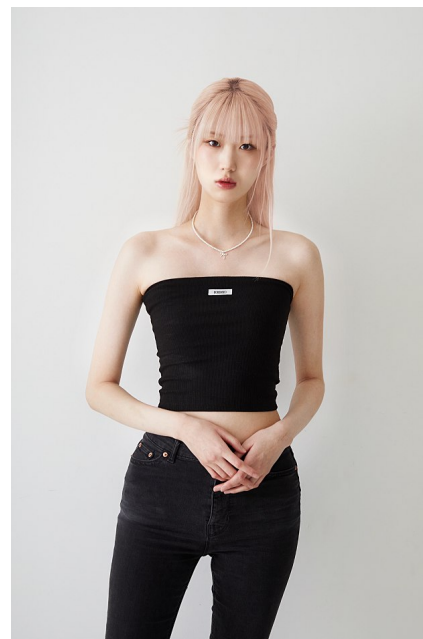

Morph

Morph Management, 36 Jangmun-ro Yongsan-gu Seoul Korea ZIP 04393 | Phone: +82 2 797 7200

Jun Yoo Na (@jun_yoona_)

Height 175/5'9" Bust 72/28.5" A Waist 61/24" Hips 88/34.5" Shoe 250mm
Hair Blonde Eyes Brown Born in 2000