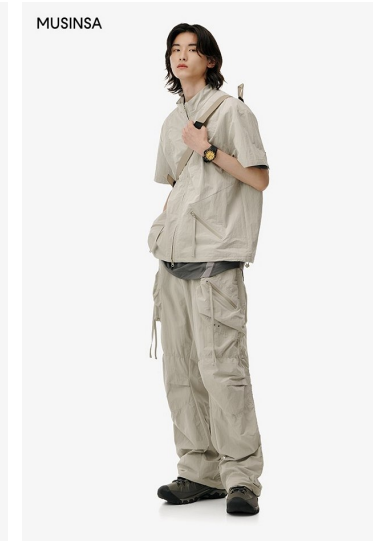

Morph

Morph Management, 36 Jangmun-ro Yongsan-gu Seoul Korea ZIP 04393 | Phone: +82 2 797 7200

YOON SE CHAN (@nahcesnooy)

Height 186/6'1.5" Chest 77/30.5" Waist 66/26" Hips 84/33" Shoe 275mm Hair Black Eyes Black Born in 2001