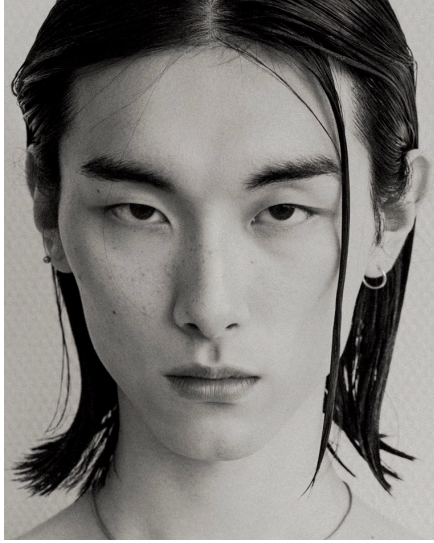

Morph

Morph Management, 36 Jangmun-ro Yongsan-gu Seoul Korea ZIP 04393 | Phone: +82 2 797 7200

YOON SE CHAN (@nahcesnooy)

Height 186/6'1.5" Chest 77/30.5" Waist 66/26" Hips 84/33" Shoe 275mm Hair Black Eyes Black Born in 2001