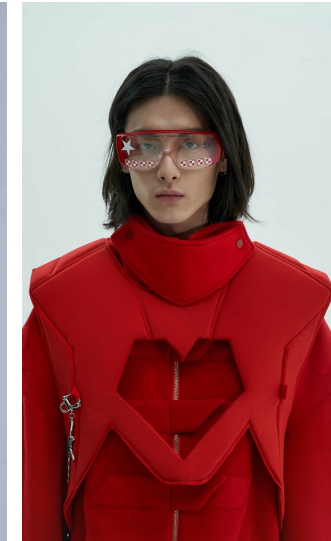

Morph

Morph Management, 36 Jangmun-ro Yongsan-gu Seoul Korea ZIP 04393 | Phone: +82 2 797 7200

YOON SE CHAN (@nahcesnooy)

Height 186/6'1.5" Chest 77/30.5" Waist 66/26" Hips 84/33" Shoe 275mm Hair Black Eyes Black Born in 2001