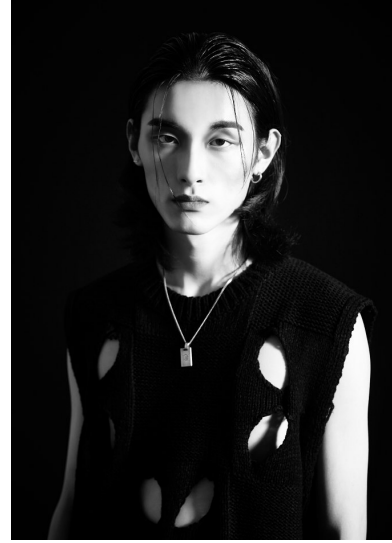

Morph

Morph Management, 36 Jangmun-ro Yongsan-gu Seoul Korea ZIP 04393 | Phone: +82 2 797 7200

YOON SE CHAN (@nahcesnooy)

Height 186/6'1.5" Chest 77/30.5" Waist 66/26" Hips 84/33" Shoe 275mm Hair Black Eyes Black Born in 2001