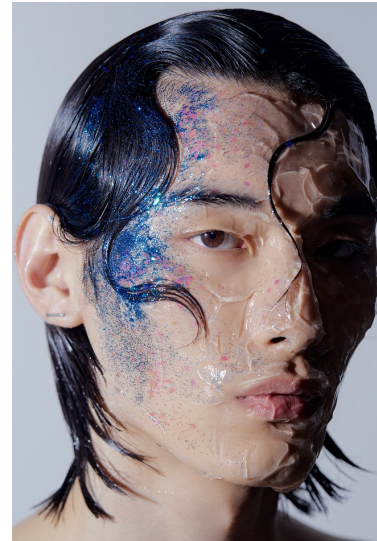

Morph

Morph Management, 36 Jangmun-ro Yongsan-gu Seoul Korea ZIP 04393 | Phone: +82 2 797 7200

YOON SE CHAN (@nahcesnooy)

Height 186/6'1.5" Chest 77/30.5" Waist 66/26" Hips 84/33" Shoe 275mm Hair Black Eyes Black Born in 2001