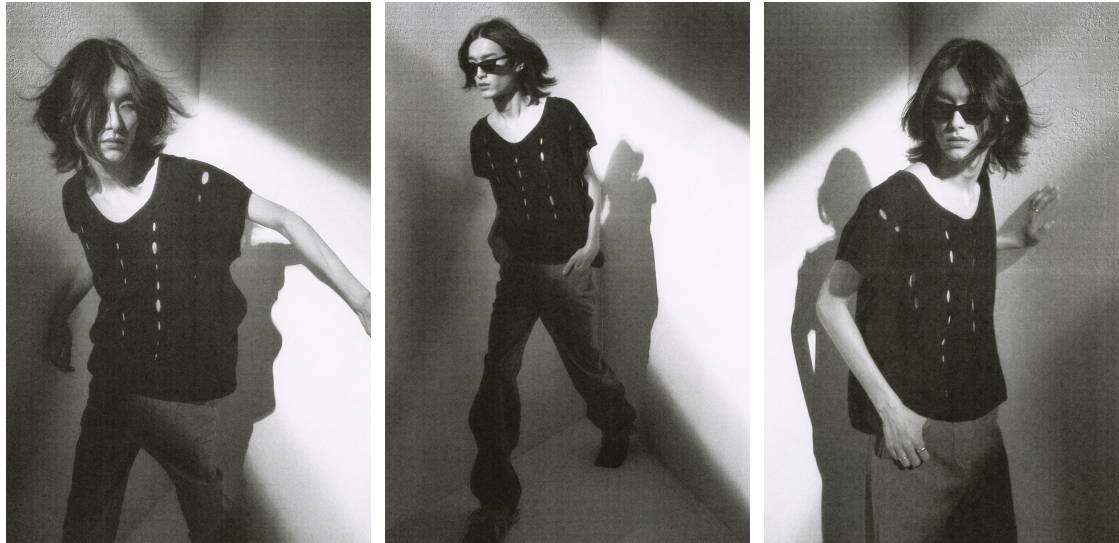

Morph

Morph Management, 36 Jangmun-ro Yongsan-gu Seoul Korea ZIP 04393 | Phone: +82 2 797 7200

YOON SE CHAN (@nahcesnooy)

Height 186/6'1.5" Chest 77/30.5" Waist 66/26" Hips 84/33" Shoe 275mm Hair Black Eyes Black Born in 2001