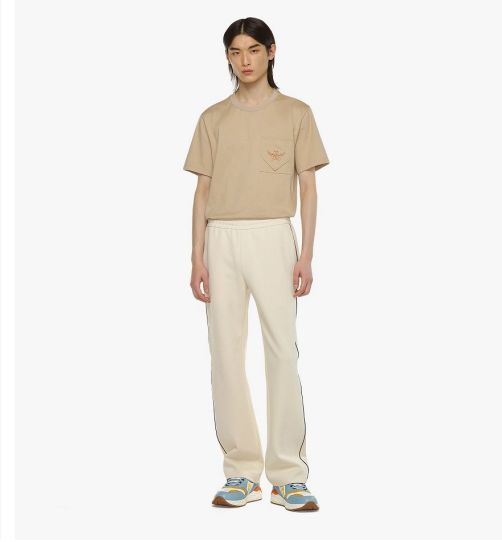

Morph

Morph Management, 36 Jangmun-ro Yongsan-gu Seoul Korea ZIP 04393 | Phone: +82 2 797 7200

YOON SE CHAN (@nahcesnooy)

Height 186/6'1.5" Chest 77/30.5" Waist 66/26" Hips 84/33" Shoe 275mm Hair Black Eyes Black Born in 2001