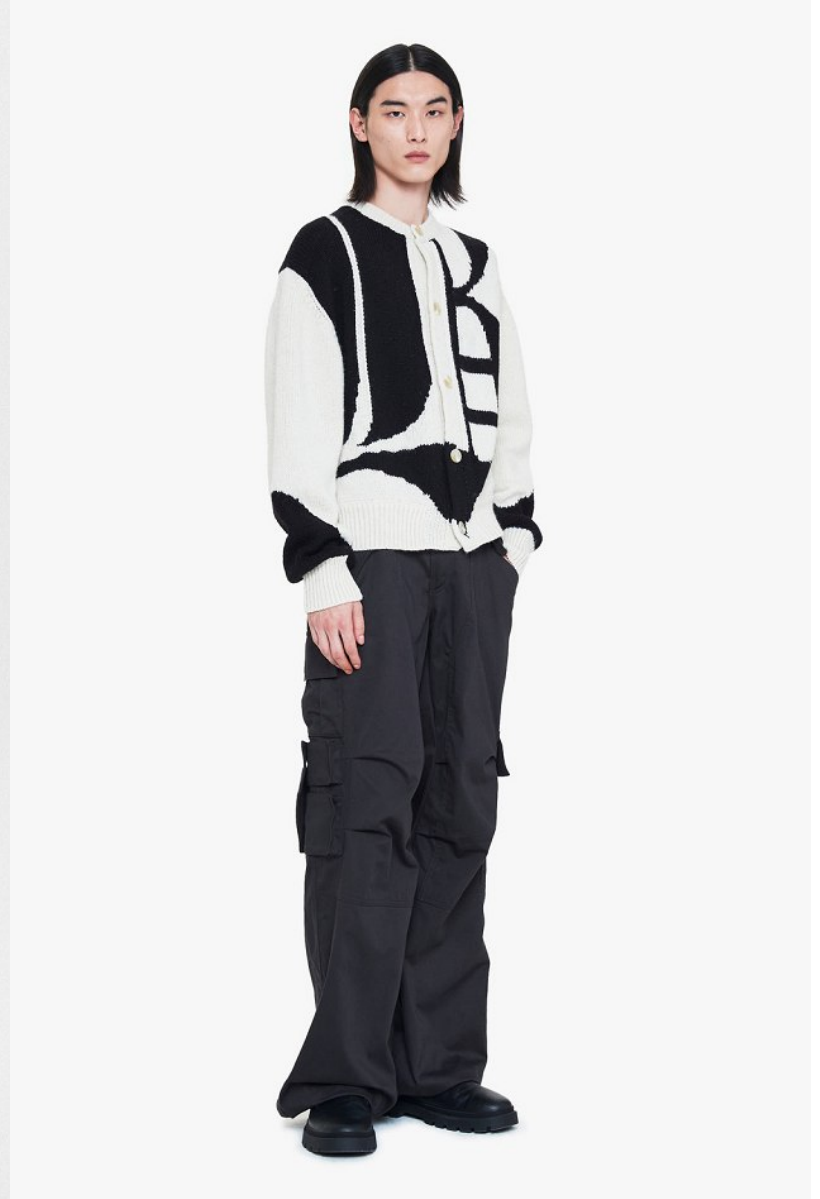

Morph

Morph Management, 36 Jangmun-ro Yongsan-gu Seoul Korea ZIP 04393 | Phone: +82 2 797 7200

YOON SE CHAN (@nahcesnooy)

Height 186/6'1.5" Chest 77/30.5" Waist 66/26" Hips 84/33" Shoe 275mm Hair Black Eyes Black Born in 2001