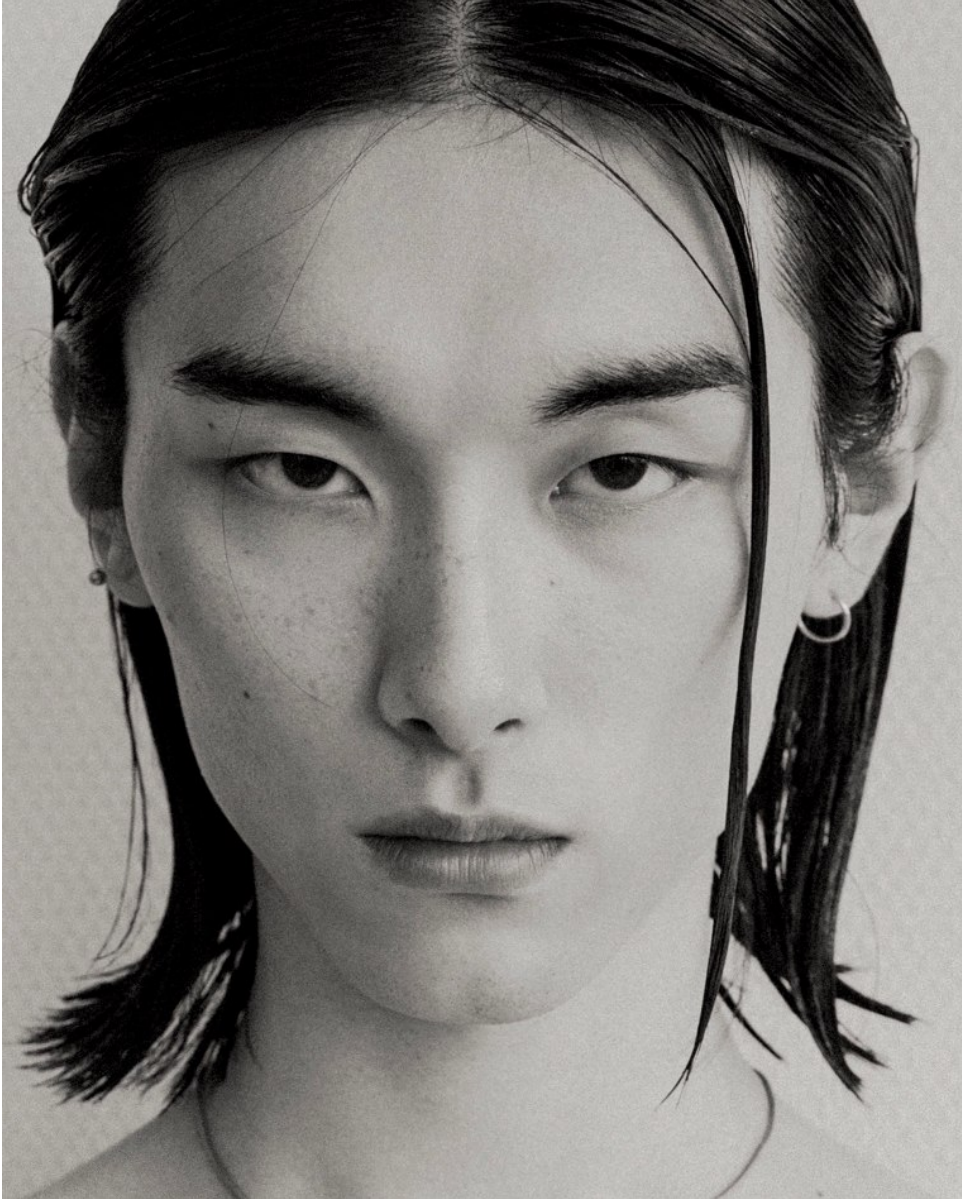

# Morph

Morph Management, 36 Jangmun-ro Yongsan-gu Seoul Korea ZIP 04393 | Phone: +82 2 797 7200

YOON SE CHAN (@nahcesnooy)

Height 186/6'1.5" Chest 77/30.5" Waist 66/26" Hips 84/33" Shoe 275mm Hair Black Eyes Black Born in 2001