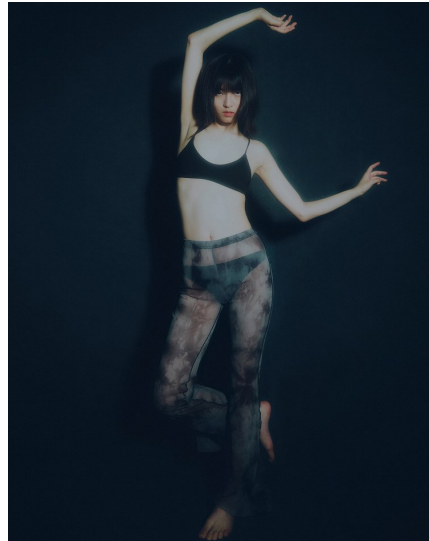

Morph

Morph Management, 36 Jangmun-ro Yongsan-gu Seoul Korea ZIP 04393 | Phone: +82 2 797 7200

SHIN MIN JU (@oct15.xxin)

Height 175/5'9" Bust 80/31.5" A Waist 56/22" Hips 86/34" Shoe 240mm~245mm Hair Dark Brown Eyes Brown Born in 2000