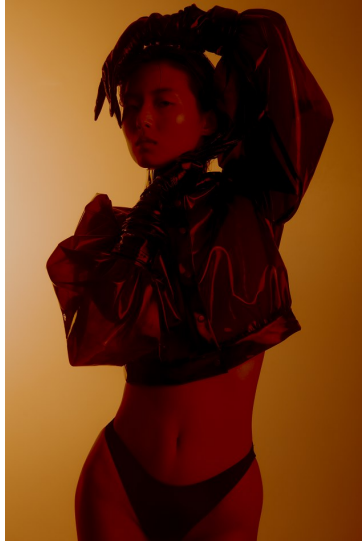

Morph

Morph Management, 36 Jangmun-ro Yongsan-gu Seoul Korea ZIP 04393 | Phone: +82 2 797 7200

SHIN MIN JU (@oct15.xxin)

Height 175/5'9" Bust 80/31.5" A Waist 56/22" Hips 86/34" Shoe 240mm~245mm Hair Dark Brown Eyes Brown Born in 2000