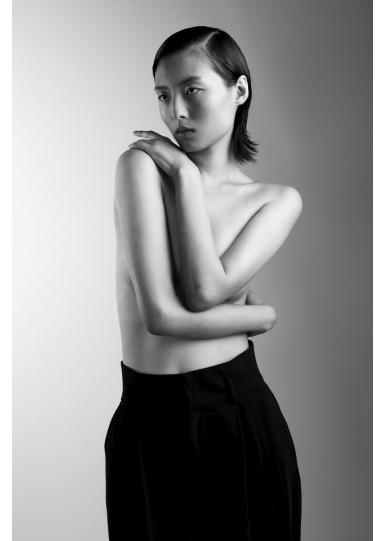

Morph

Morph Management, 36 Jangmun-ro Yongsan-gu Seoul Korea ZIP 04393 | Phone: +82 2 797 7200

SHIN MIN JU (@oct15.xxin)

Height 175/5'9" Bust 80/31.5" A Waist 56/22" Hips 86/34" Shoe 240mm~245mm Hair Dark Brown Eyes Brown Born in 2000