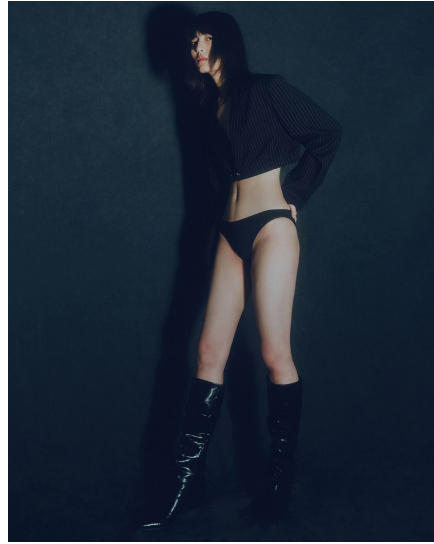

Morph

Morph Management, 36 Jangmun-ro Yongsan-gu Seoul Korea ZIP 04393 | Phone: +82 2 797 7200

SHIN MIN JU (@oct15.xxin)

Height 175/5'9" Bust 80/31.5" A Waist 56/22" Hips 86/34" Shoe 240mm~245mm Hair Dark Brown Eyes Brown Born in 2000