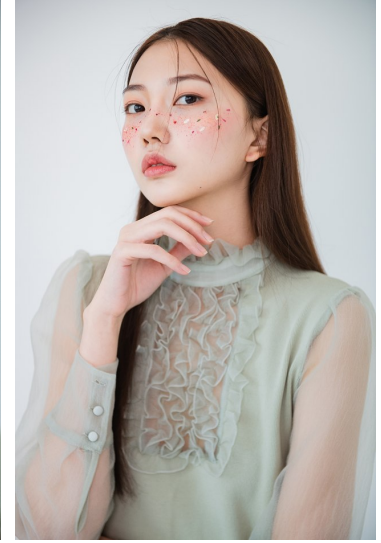

Morph

Morph Management, 36 Jangmun-ro Yongsan-gu Seoul Korea ZIP 04393 | Phone: +82 2 797 7200

BAE JIN HA (@zzinhaha)

Height 172/5'7.5" Bust 76/30" A Waist 62/24.5" Hips 89/35" Shoe 245mm Hair Brown Eyes Brown Born in 2000