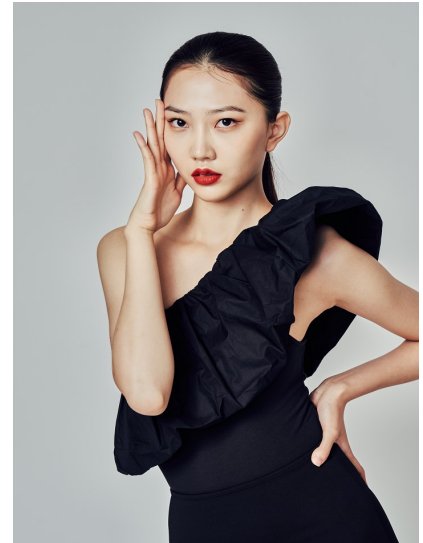

Morph

Morph Management, 36 Jangmun-ro Yongsan-gu Seoul Korea ZIP 04393 | Phone: +82 2 797 7200

BAE JIN HA (@zzinhaha)

Height 172/5'7.5" Bust 76/30" A Waist 62/24.5" Hips 89/35" Shoe 245mm Hair Brown Eyes Brown Born in 2000