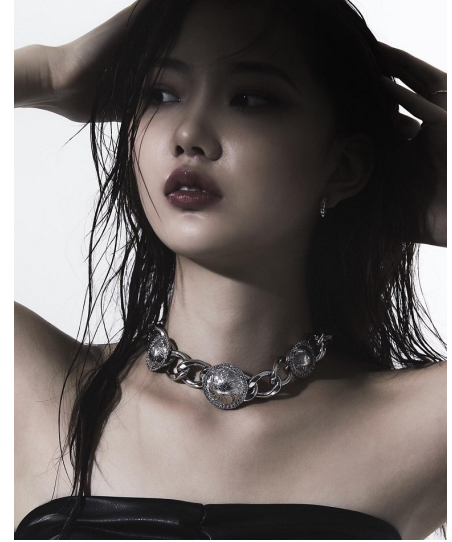

Morph

Morph Management, 36 Jangmun-ro Yongsan-gu Seoul Korea ZIP 04393 | Phone: +82 2 797 7200

BAE JIN HA (@zzinhaha)

Height 172/5'7.5" Bust 76/30" A Waist 62/24.5" Hips 89/35" Shoe 245mm Hair Brown Eyes Brown Born in 2000