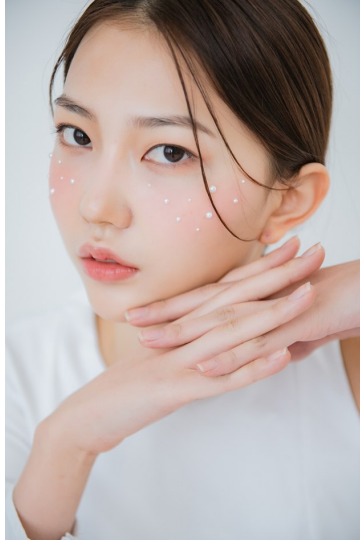

Morph

Morph Management, 36 Jangmun-ro Yongsan-gu Seoul Korea ZIP 04393 | Phone: +82 2 797 7200

BAE JIN HA (@zzinhaha)

Height 172/5'7.5" Bust 76/30" A Waist 62/24.5" Hips 89/35" Shoe 245mm Hair Brown Eyes Brown Born in 2000