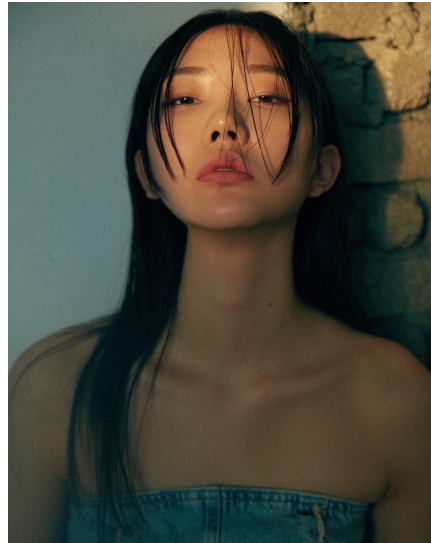

Morph

Morph Management, 36 Jangmun-ro Yongsan-gu Seoul Korea ZIP 04393 | Phone: +82 2 797 7200

BAE JIN HA (@zzinhaha)

Height 172/5'7.5" Bust 76/30" A Waist 62/24.5" Hips 89/35" Shoe 245mm Hair Brown Eyes Brown Born in 2000

Morph

Morph Management, 36 Jangmun-ro Yongsan-gu Seoul Korea ZIP 04393 | Phone: +82 2 797 7200

VOGUE

BRITAIN

FASHION BEAUTY ARTS & LIFESTYLE RUNWAY

BAE JIN HA (@zzinhaha)

Height 172/5'7.5" Bust 76/30" A Waist 62/24.5" Hips 89/35" Shoe 245mm Hair Brown Eyes Brown Born in 2000