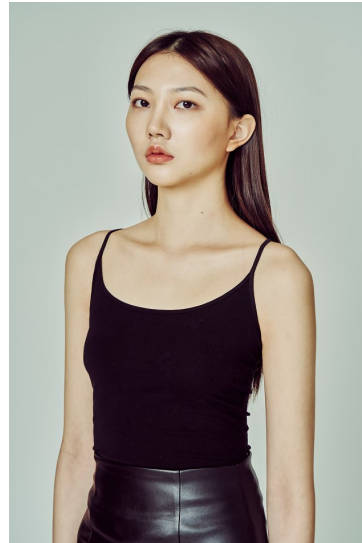

Morph

Morph Management, 36 Jangmun-ro Yongsan-gu Seoul Korea ZIP 04393 | Phone: +82 2 797 7200

BAE JIN HA (@zzinhaha)

Height 172/5'7.5" Bust 76/30" A Waist 62/24.5" Hips 89/35" Shoe 245mm Hair Brown Eyes Brown Born in 2000