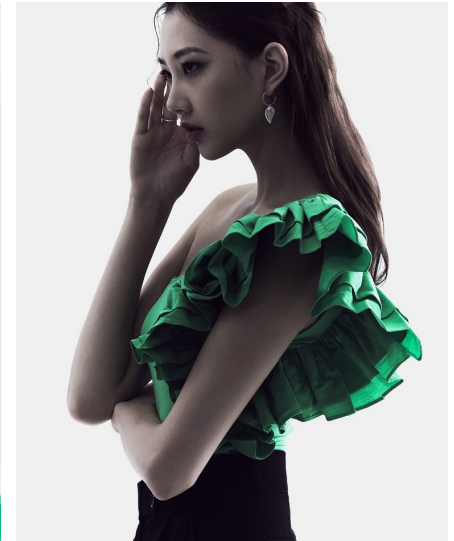

Morph

Morph Management, 36 Jangmun-ro Yongsan-gu Seoul Korea ZIP 04393 | Phone: +82 2 797 7200

BAE JIN HA (@zzinhaha)

Height 172/5'7.5" Bust 76/30" A Waist 62/24.5" Hips 89/35" Shoe 245mm Hair Brown Eyes Brown Born in 2000