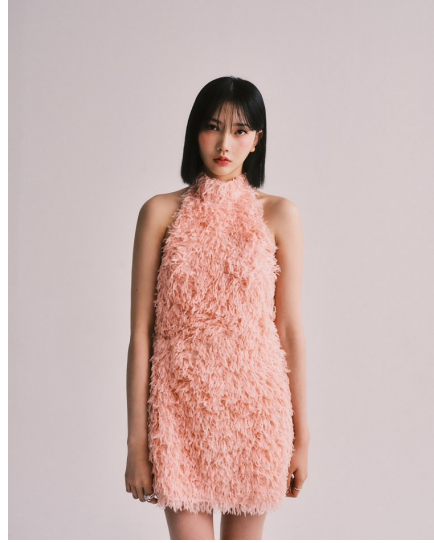

Morph

Morph Management, 36 Jangmun-ro Yongsan-gu Seoul Korea ZIP 04393 | Phone: +82 2 797 7200

BAE JIN HA (@zzinhaha)

Height 172/5'7.5" Bust 76/30" A Waist 62/24.5" Hips 89/35" Shoe 245mm Hair Brown Eyes Brown Born in 2000