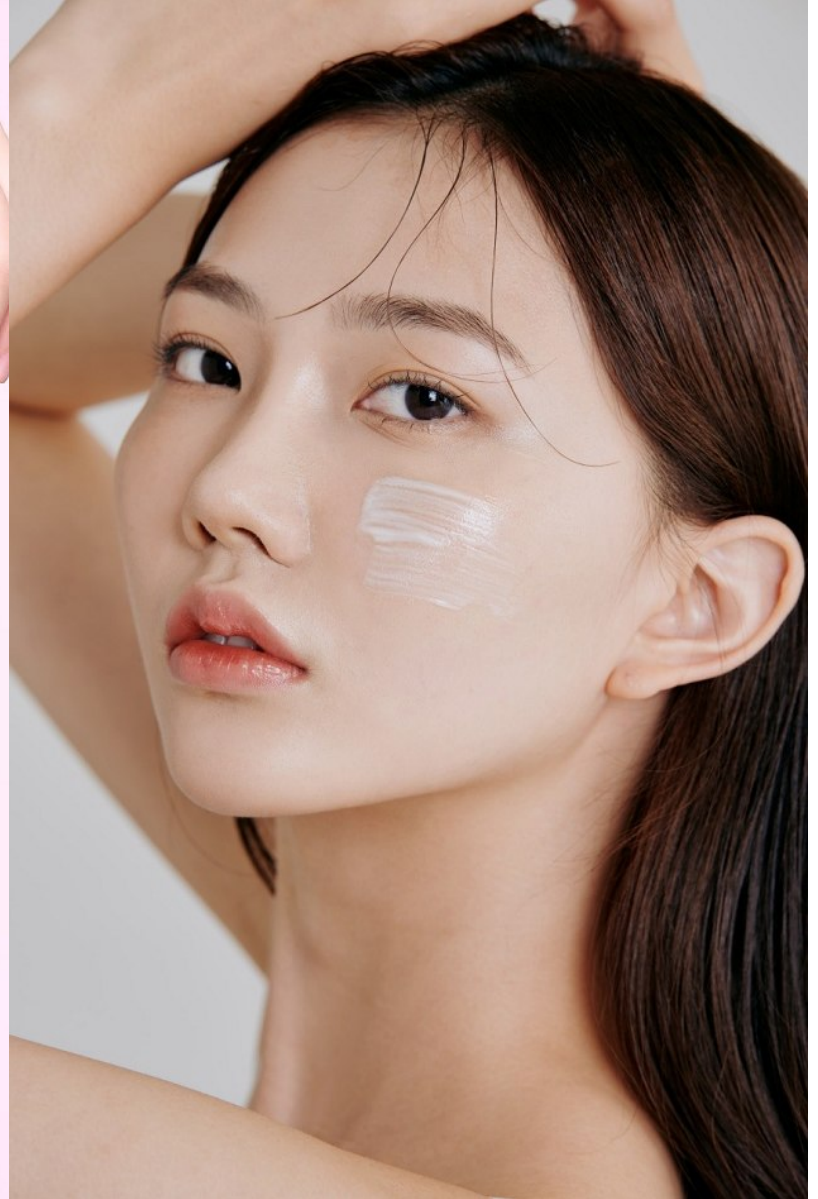

Morph

Morph Management, 36 Jangmun-ro Yongsan-gu Seoul Korea ZIP 04393 | Phone: +82 2 797 7200

BAE JIN HA (@zzinhaha)

Height 172/5'7.5" Bust 76/30" A Waist 62/24.5" Hips 89/35" Shoe 245mm Hair Brown Eyes Brown Born in 2000