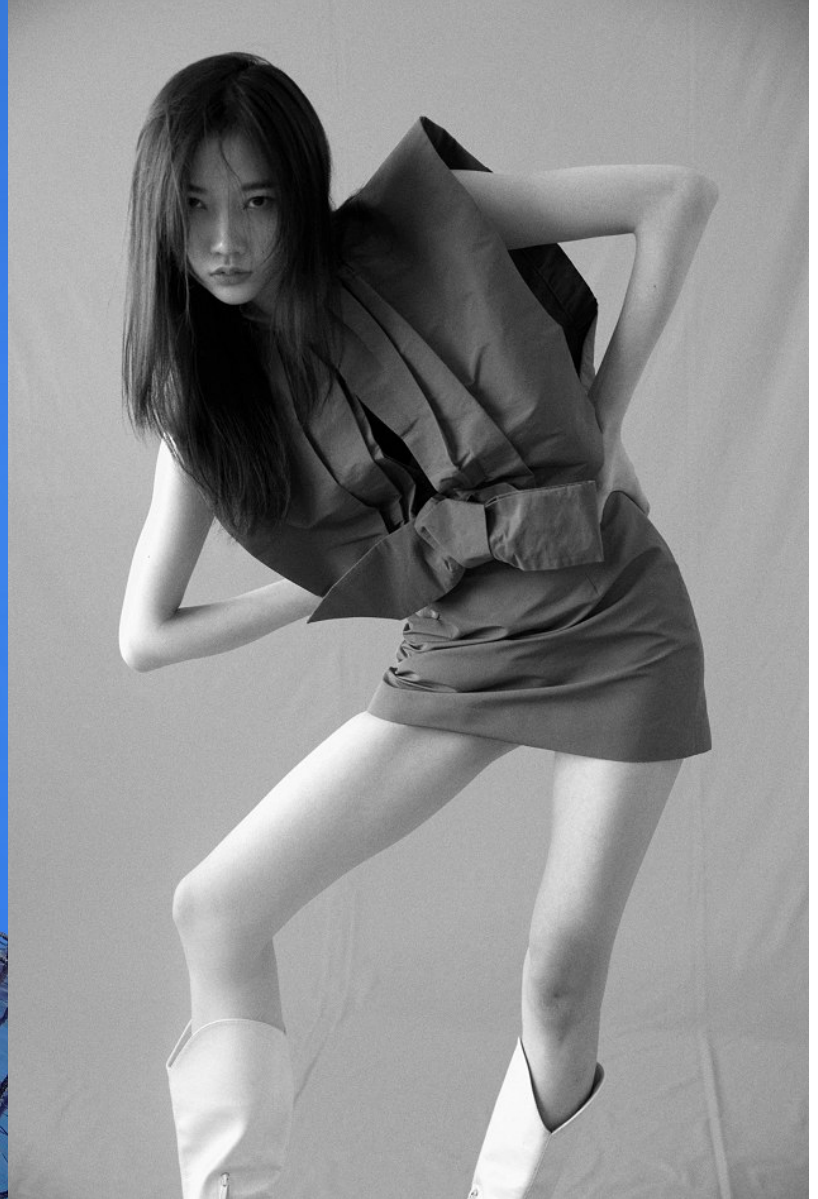

Morph

Morph Management, 36 Jangmun-ro Yongsan-gu Seoul Korea ZIP 04393 | Phone: +82 2 797 7200

BAE JIN HA (@zzinhaha)

Height 172/5'7.5" Bust 76/30" A Waist 62/24.5" Hips 89/35" Shoe 245mm Hair Brown Eyes Brown Born in 2000