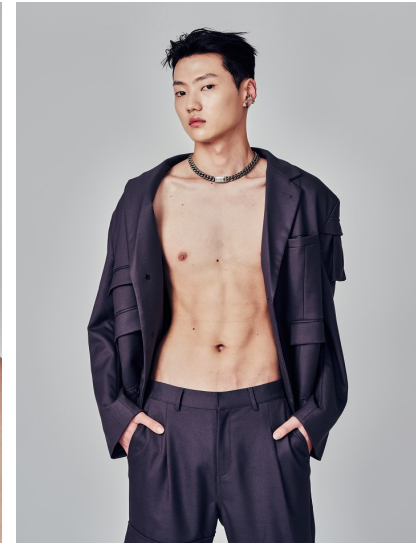

Morph

Morph Management, 36 Jangmun-ro Yongsan-gu Seoul Korea ZIP 04393 | Phone: +82 2 797 7200

JANG JIN GYEONG (@wkdwlsrud_01)

Height 189/6'2.5" Chest 92/36" Waist 63/25" Hips 89/35" Shoe 270mm Hair Black Eyes Black Born in 2001