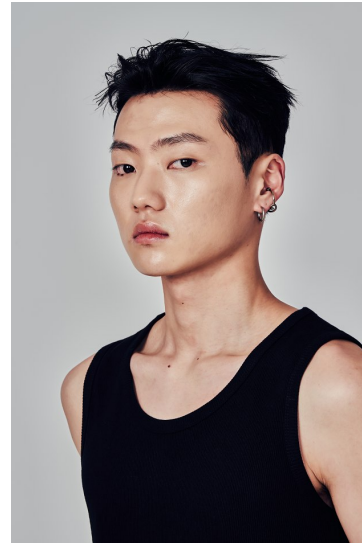

Morph

Morph Management, 36 Jangmun-ro Yongsan-gu Seoul Korea ZIP 04393 | Phone: +82 2 797 7200

JANG JIN GYEONG (@wkdwlsrud_01)

Height 189/6'2.5" Chest 92/36" Waist 63/25" Hips 89/35" Shoe 270mm Hair Black Eyes Black Born in 2001