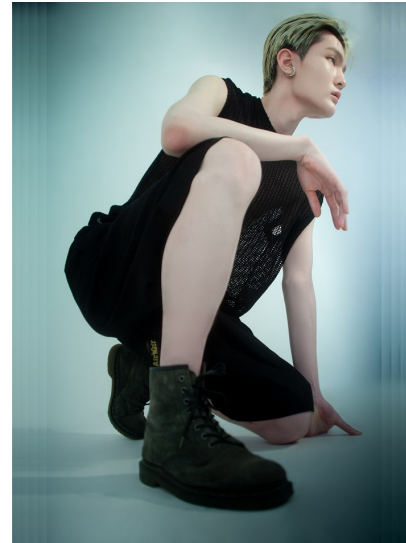

# Morph

Morph Management, 36 Jangmun-ro Yongsan-gu Seoul Korea ZIP 04393 | Phone: +82 2 797 7200

YU SEUNG WOO (@nemui\_woo)

Height 188/6'2" Chest 85/33.5" Waist 67/26.5" Hips 84/33" Shoe 275mm Hair Black Eyes Brown Born in 1999