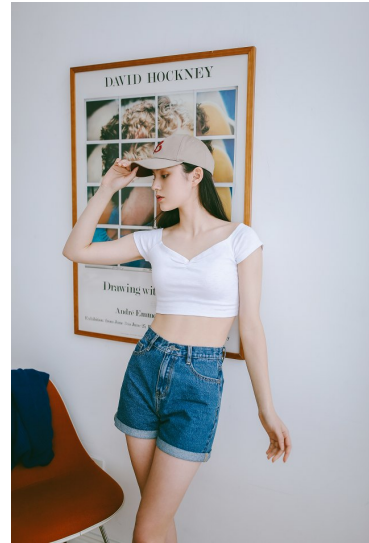

Morph

Morph Management, 36 Jangmun-ro Yongsan-gu Seoul Korea ZIP 04393 | Phone: +82 2 797 7200

LOIS KIM (@_loisbailey)

Height 172/5'7.5" Bust 86/34" B Waist 62/24.5" Hips 91/36" Shoe 250mm Hair Black Eyes Brown Born in 2003