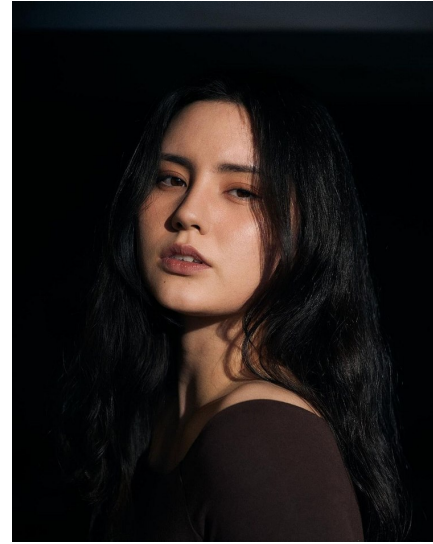

Morph

Morph Management, 36 Jangmun-ro Yongsan-gu Seoul Korea ZIP 04393 | Phone: +82 2 797 7200

LOIS KIM (@_loisbailey)

Height 172/5'7.5" Bust 86/34" B Waist 62/24.5" Hips 91/36" Shoe 250mm Hair Black Eyes Brown Born in 2003