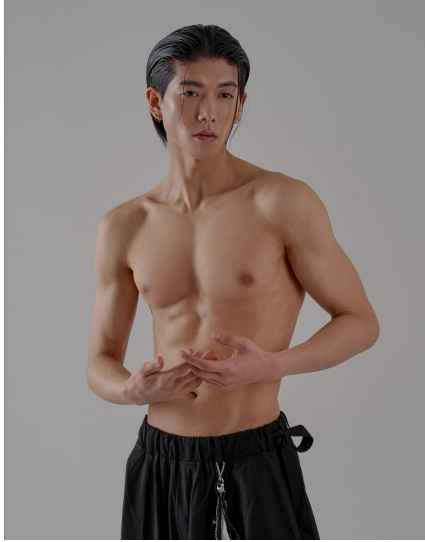

Morph

Morph Management, 36 Jangmun-ro Yongsan-gu Seoul Korea ZIP 04393 | Phone: +82 2 797 7200

SEO TAE WON (@seotaewonnn)

Height 183/6'0" Chest 99/39" Waist 74/29" Hips 92/36" Shoe 270mm Hair Black Eyes Black Born in 1995