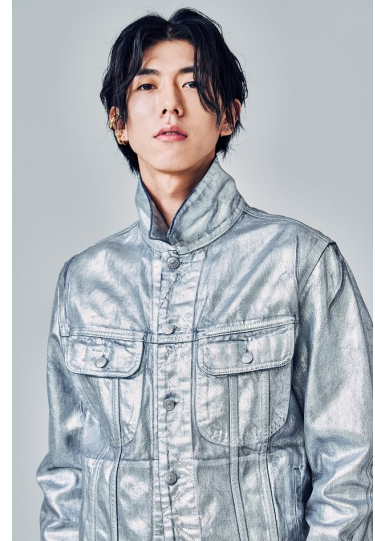

Morph

Morph Management, 36 Jangmun-ro Yongsan-gu Seoul Korea ZIP 04393 | Phone: +82 2 797 7200

SEO TAE WON (@seotaewonnn)

Height 183/6'0" Chest 99/39" Waist 74/29" Hips 92/36" Shoe 270mm Hair Black Eyes Black Born in 1995