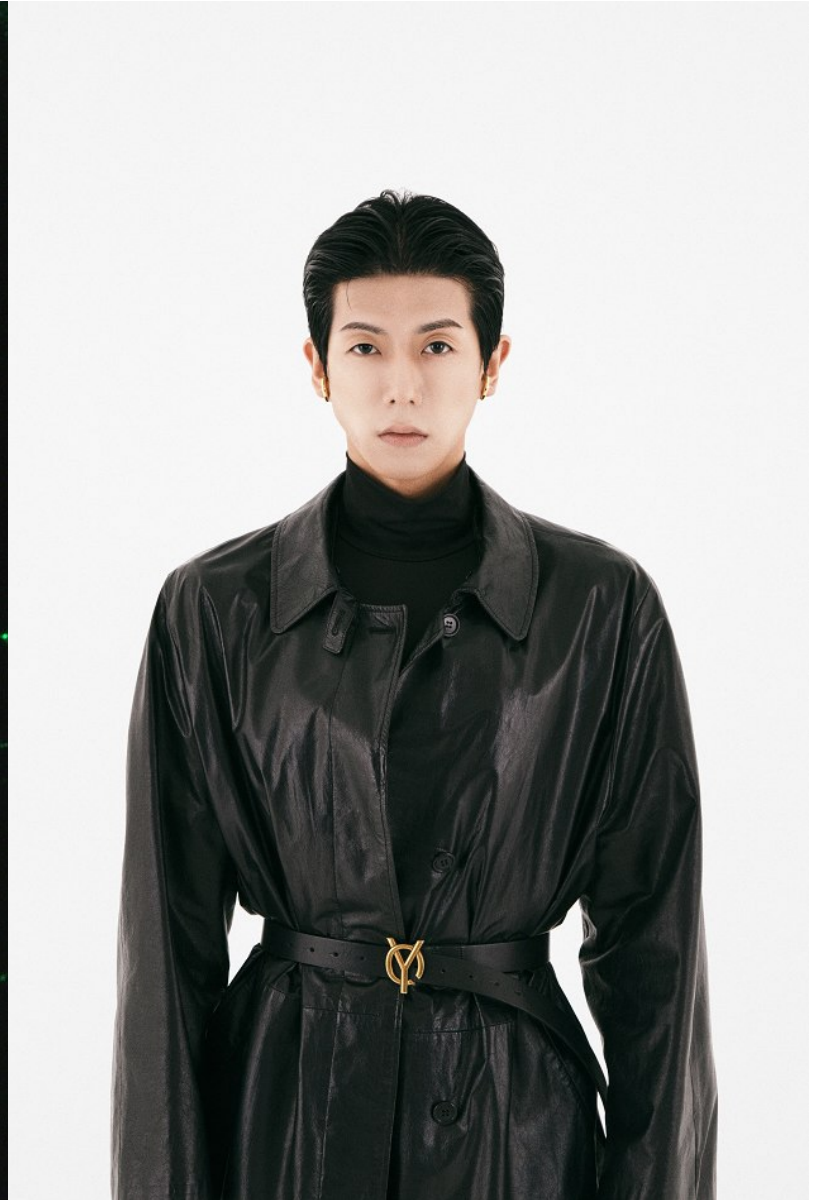

Morph

Morph Management, 36 Jangmun-ro Yongsan-gu Seoul Korea ZIP 04393 | Phone: +82 2 797 7200

SEO TAE WON (@seotaewonnn)

Height 183/6'0" Chest 99/39" Waist 74/29" Hips 92/36" Shoe 270mm Hair Black Eyes Black Born in 1995