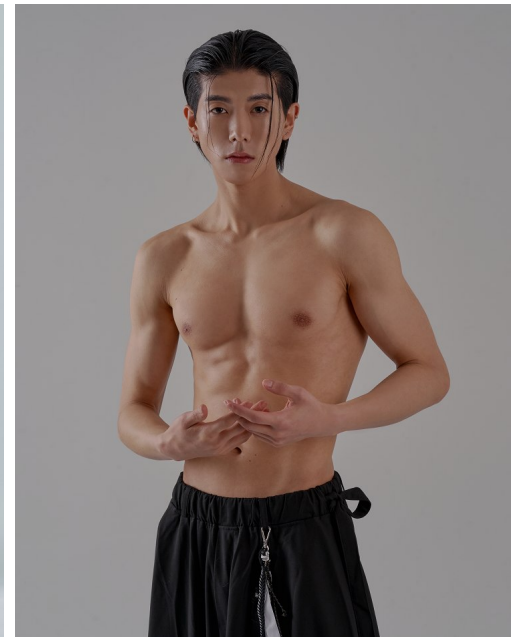

Morph

Morph Management, 36 Jangmun-ro Yongsan-gu Seoul Korea ZIP 04393 | Phone: +82 2 797 7200

Seo Tae Won (@seotaewonnn)

Height 183/6'0" Chest 99/39" Waist 74/29" Hips 92/36" Shoe 270mm Hair Black
Eyes Black Born in 1995