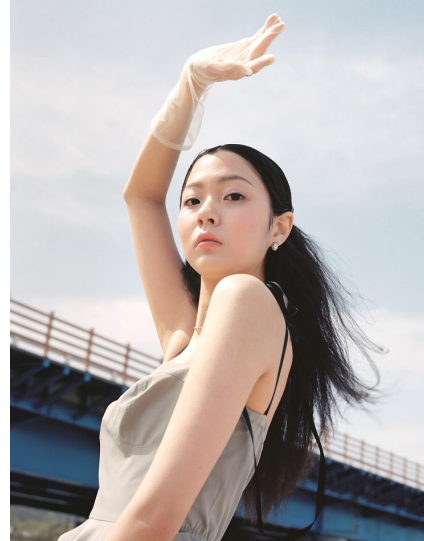

# Morph

Morph Management, 36 Jangmun-ro Yongsan-gu Seoul Korea ZIP 04393 | Phone: +82 2 797 7200

**KIM HEE SEUNG (@\_khsaa11)**

Height 178/5'10" Bust 81/32" A Waist 61/24" Hips 86/34" Shoe 255mm Hair Black Eyes Black Born in 2002