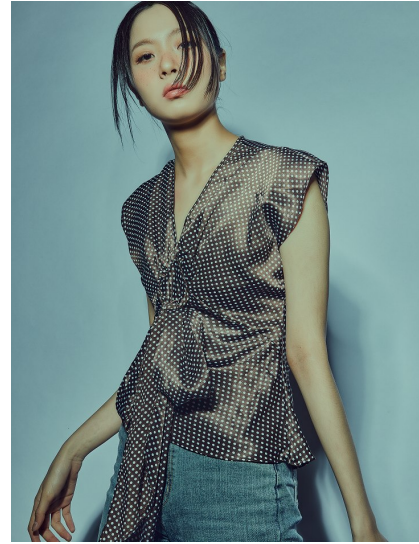

# Morph

Morph Management, 36 Jangmun-ro Yongsan-gu Seoul Korea ZIP 04393 | Phone: +82 2 797 7200

**KIM HEE SEUNG (@\_khsaa11)**

Height 178/5'10" Bust 81/32" A Waist 61/24" Hips 86/34" Shoe 255mm Hair Black Eyes Black Born in 2002