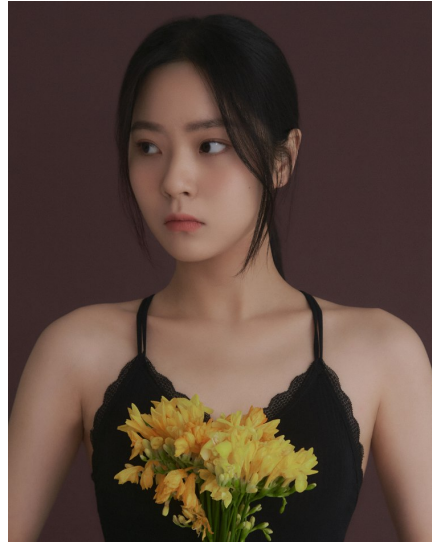

# Morph

Morph Management, 36 Jangmun-ro Yongsan-gu Seoul Korea ZIP 04393 | Phone: +82 2 797 7200

**KIM HEE SEUNG (@\_khsaa11)**

Height 178/5'10" Bust 81/32" A Waist 61/24" Hips 86/34" Shoe 255mm Hair Black Eyes Black Born in 2002