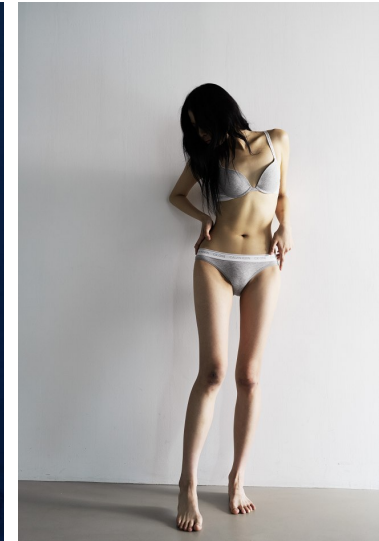

# Morph

Morph Management, 36 Jangmun-ro Yongsan-gu Seoul Korea ZIP 04393 | Phone: +82 2 797 7200

**KIM HEE SEUNG (@\_khsaa11)**

Height 178/5'10" Bust 81/32" A Waist 61/24" Hips 86/34" Shoe 255mm Hair Black Eyes Black Born in 2002