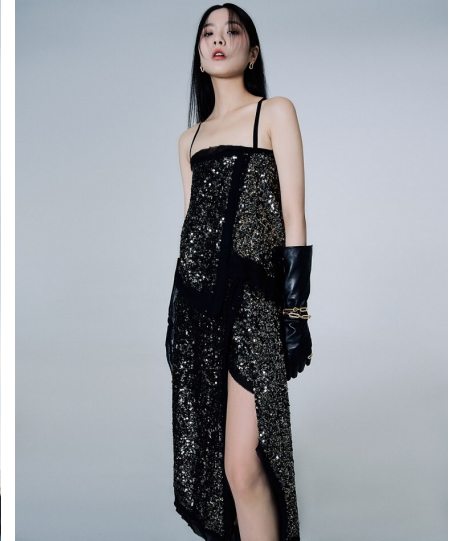

# Morph

Morph Management, 36 Jangmun-ro Yongsan-gu Seoul Korea ZIP 04393 | Phone: +82 2 797 7200

**KIM HEE SEUNG (@\_khsaa11)**

Height 178/5'10" Bust 81/32" A Waist 61/24" Hips 86/34" Shoe 255mm Hair Black Eyes Black Born in 2002