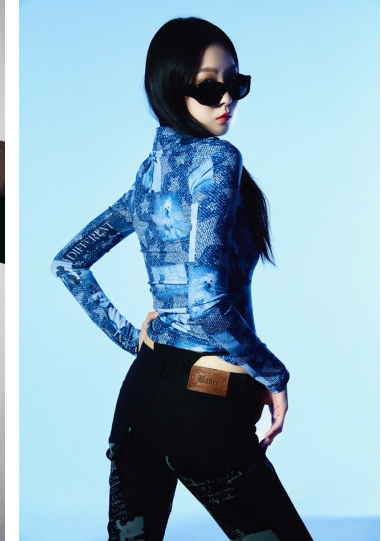

# Morph

Morph Management, 36 Jangmun-ro Yongsan-gu Seoul Korea ZIP 04393 | Phone: +82 2 797 7200

**KIM HEE SEUNG (@\_khsaa11)**

Height 178/5'10" Bust 81/32" A Waist 61/24" Hips 86/34" Shoe 255mm Hair Black Eyes Black Born in 2002