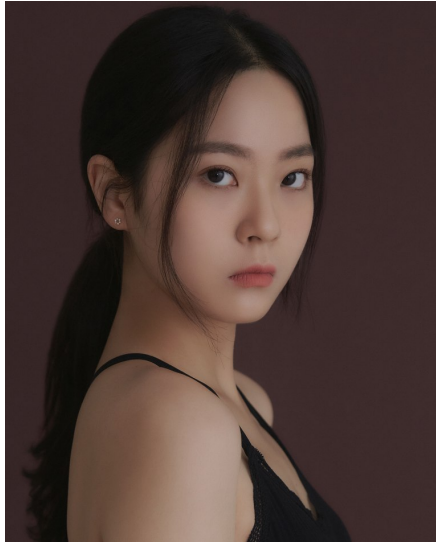

# Morph

Morph Management, 36 Jangmun-ro Yongsan-gu Seoul Korea ZIP 04393 | Phone: +82 2 797 7200

**KIM HEE SEUNG (@\_khsaa11)**

Height 178/5'10" Bust 81/32" A Waist 61/24" Hips 86/34" Shoe 255mm Hair Black Eyes Black Born in 2002