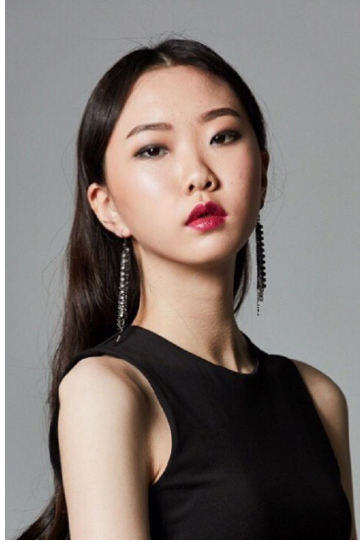

Morph

Morph Management, 36 Jangmun-ro Yongsan-gu Seoul Korea ZIP 04393 | Phone: +82 2 797 7200

WANG HYE JIN (@hyehay_)

Height 178/5'10" Bust 85/33.5" A Waist 61/24" Hips 90/35.5" Shoe 250mm Hair Brown Eyes Black Born in 2002