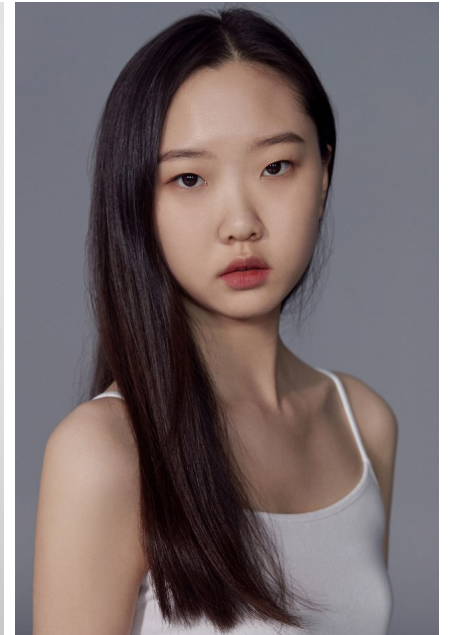

Morph

Morph Management, 36 Jangmun-ro Yongsan-gu Seoul Korea ZIP 04393 | Phone: +82 2 797 7200

Wang Hye Jin (@hyehay_)

Height 178/5'10" Bust 85/33.5" A Waist 61/24" Hips 90/35.5" Shoe 250mm

Hair Brown Eyes Black Born in 2002