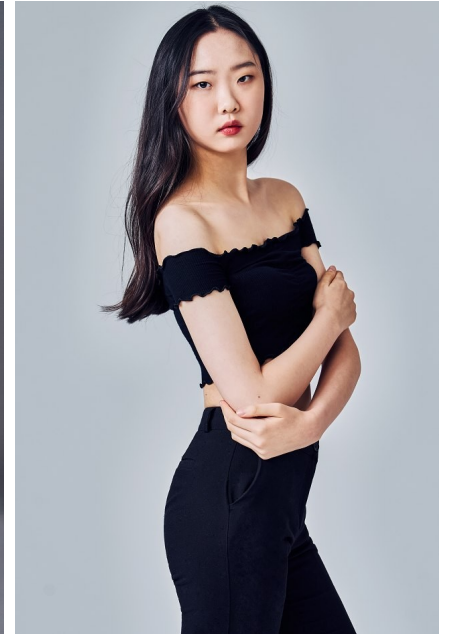

Morph

Morph Management, 36 Jangmun-ro Yongsan-gu Seoul Korea ZIP 04393 | Phone: +82 2 797 7200

Wang Hye Jin (@hyehay_)

Height 178/5'10" Bust 85/33.5" A Waist 61/24" Hips 90/35.5" Shoe 250mm

Hair Brown Eyes Black Born in 2002