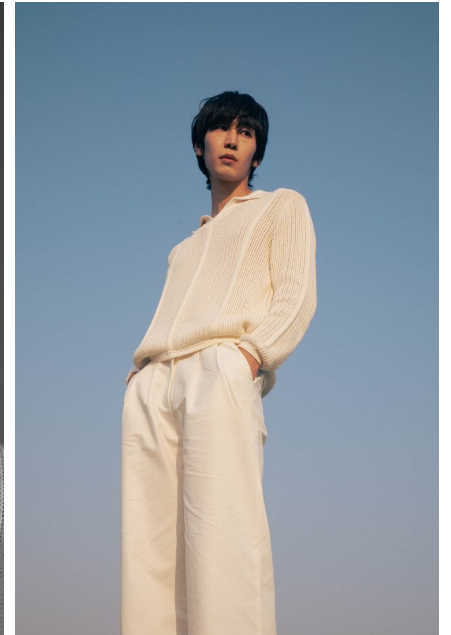

Morph

Morph Management, 36 Jangmun-ro Yongsan-gu Seoul Korea ZIP 04393 | Phone: +82 2 797 7200

Kim Min (@minkim.__)

Height 187/6'1.5" Chest 93/36.5" Waist 69/27" Hips 88/34.5" Shoe 290mm Hair Black Eyes Black Born in 1996