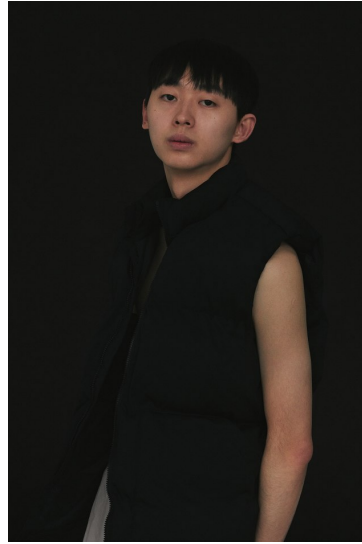

YU HAK KYU (@yu_hakkyu)

Morph

Morph Management, 36 Jangmun-ro Yongsan-gu Seoul Korea ZIP 04393 | Phone: +82 2 797 7200

YU HAK KYU (@yu_hakkyu)

Height 186/6'1.5" Chest 80/31.5" Waist 67/26.5" Hips 87/34.5" Shoe 275mm Hair Black Eyes Black Born in 2000