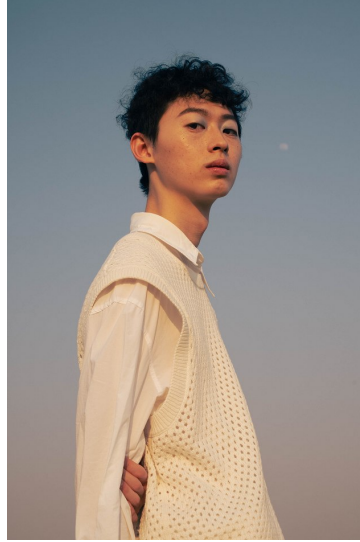

Morph

Morph Management, 36 Jangmun-ro Yongsan-gu Seoul Korea ZIP 04393 | Phone: +82 2 797 7200

Height 186/6'1.5" Chest 80/31.5" Waist 67/26.5" Hips 87/34.5" Shoe 275mm Hair Black Eyes Black Born in 2000