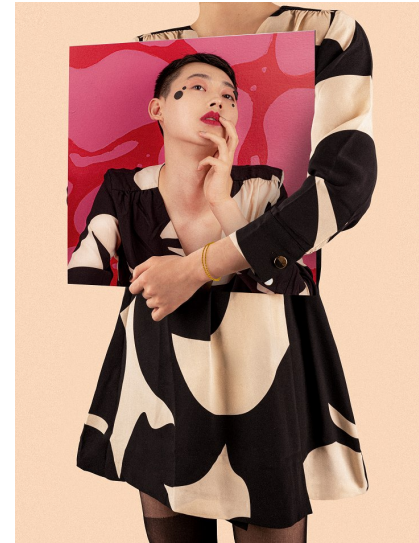

Morph

Morph Management, 36 Jangmun-ro Yongsan-gu Seoul Korea ZIP 04393 | Phone: +82 2 797 7200

YU HAK KYU (@yu_hakkyu)

Height 186/6'1.5" Chest 80/31.5" Waist 67/26.5" Hips 87/34.5" Shoe 275mm Hair Black Eyes Black Born in 2000