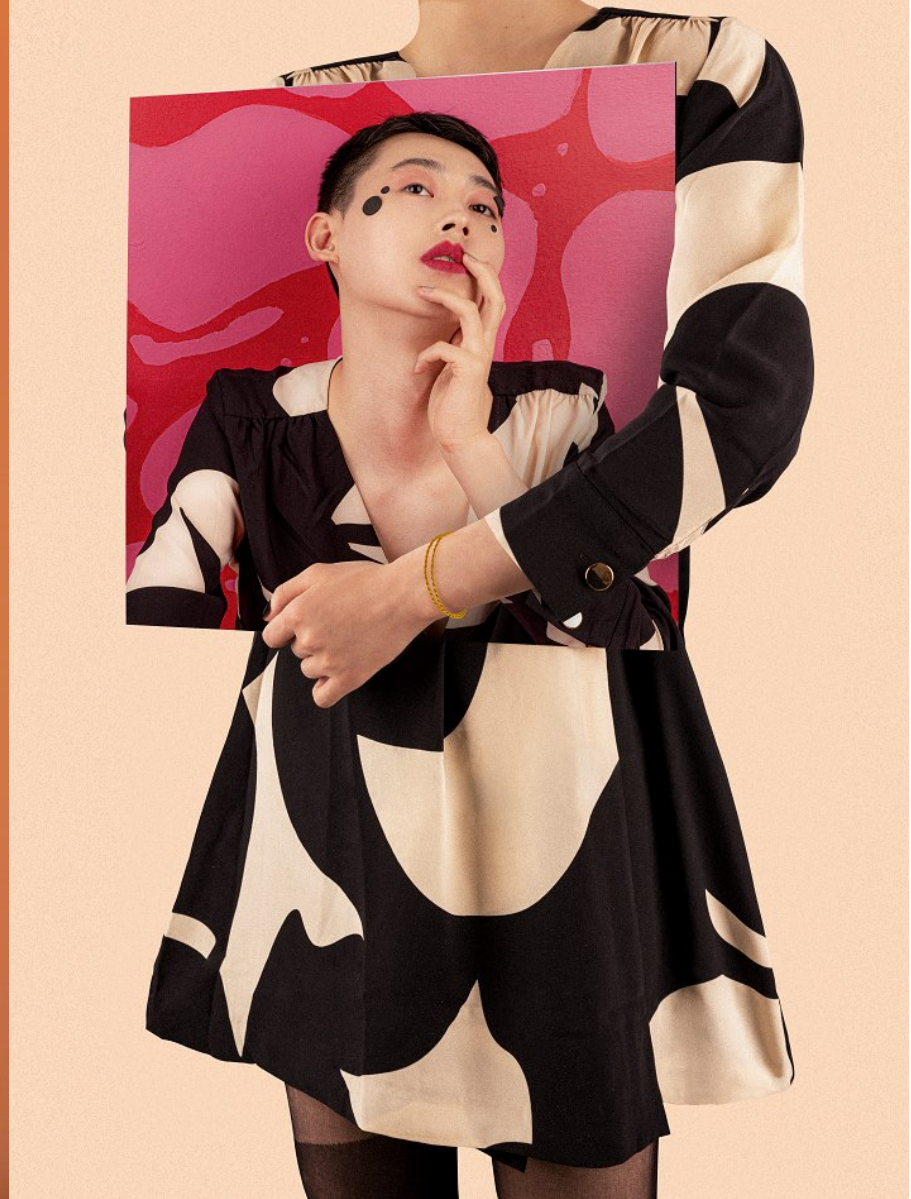

Morph

Morph Management, 36 Jangmun-ro Yongsan-gu Seoul Korea ZIP 04393 | Phone: +82 2 797 7200

YU HAK KYU (@yu_hakkyu)

Height 186/6'1.5" Chest 80/31.5" Waist 67/26.5" Hips 87/34.5" Shoe 275mm Hair Black Eyes Black Born in 2000