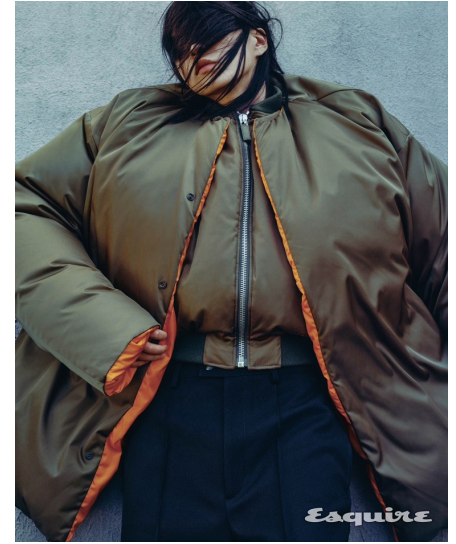

Morph

Morph Management, 36 Jangmun-ro Yongsan-gu Seoul Korea ZIP 04393 | Phone: +82 2 797 7200

KO EUN WOO (@kewoo_)

Height 185/6'1" Chest 79/31" Waist 69/27" Hips 87/34.5" Shoe 270mm Hair Black Eyes Brown Born in 2001