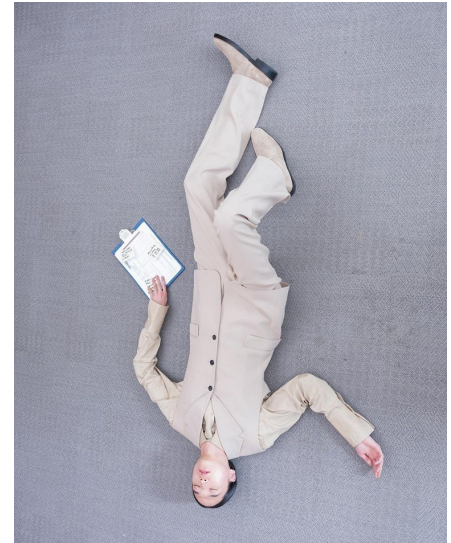

# Morph

Morph Management, 36 Jangmun-ro Yongsan-gu Seoul Korea ZIP 04393 | Phone: +82 2 797 7200

KO EUN WOO (@kewooo\_)

Height 185/6'1" Chest 79/31" Waist 69/27" Hips 87/34.5" Shoe 270mm Hair Black Eyes Brown Born in 2001