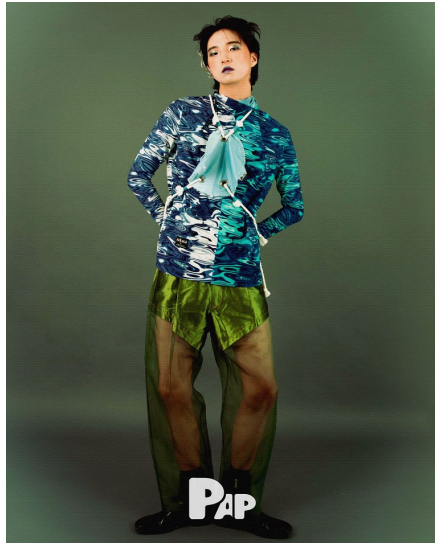

Morph

Morph Management, 36 Jangmun-ro Yongsan-gu Seoul Korea ZIP 04393 | Phone: +82 2 797 7200

KO EUN WOO (@kewooo_)

Height 185/6'1" Chest 79/31" Waist 69/27" Hips 87/34.5" Shoe 270mm Hair Black Eyes Brown Born in 2001