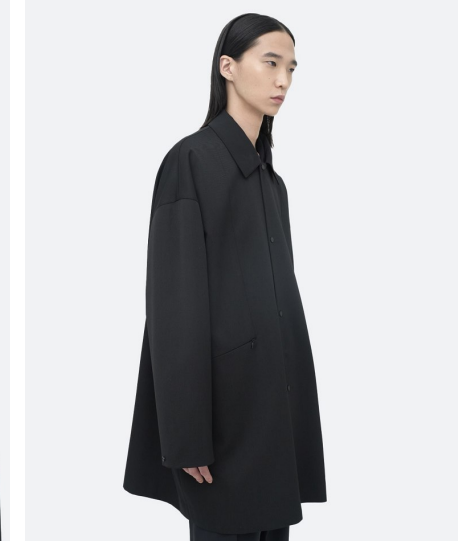

# Morph

Morph Management, 36 Jangmun-ro Yongsan-gu Seoul Korea ZIP 04393 | Phone: +82 2 797 7200

KO EUN WOO (@kewooo\_)

Height 185/6'1" Chest 79/31" Waist 69/27" Hips 87/34.5" Shoe 270mm Hair Black Eyes Brown Born in 2001