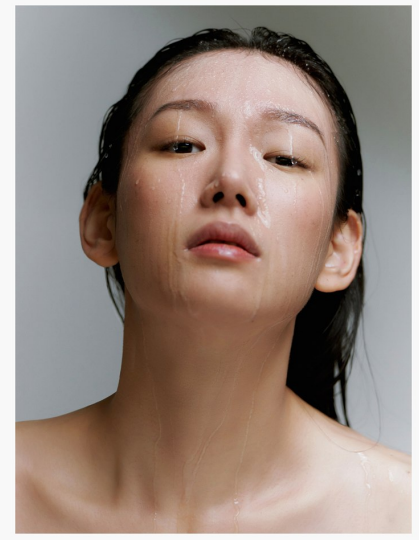

Morph

Morph Management, 36 Jangmun-ro Yongsan-gu Seoul Korea ZIP 04393 | Phone: +82 2 797 7200

KIM HEE JUNG (@heejung_n17)

Height 170/5'7" Bust 76/30" B Waist 60/23.5" Hips 84/33" Shoe 235mm Hair Black Eyes Black Born in 1999