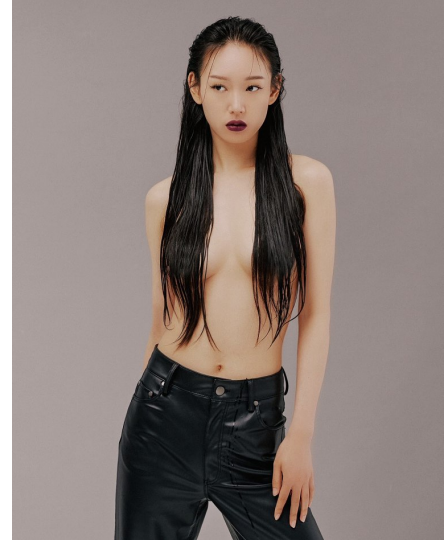

Morph

Morph Management, 36 Jangmun-ro Yongsan-gu Seoul Korea ZIP 04393 | Phone: +82 2 797 7200

KIM HEE JUNG (@heejung_n17)

Height 170/5'7" Bust 76/30" B Waist 60/23.5" Hips 84/33" Shoe 235mm Hair Black Eyes Black Born in 1999