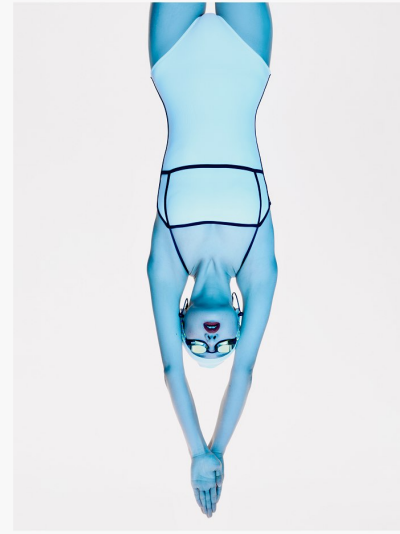

Morph

Morph Management, 36 Jangmun-ro Yongsan-gu Seoul Korea ZIP 04393 | Phone: +82 2 797 7200

KIM HEE JUNG (@heejung_n17)

Height 170/5'7" Bust 76/30" B Waist 60/23.5" Hips 84/33" Shoe 235mm Hair Black Eyes Black Born in 1999