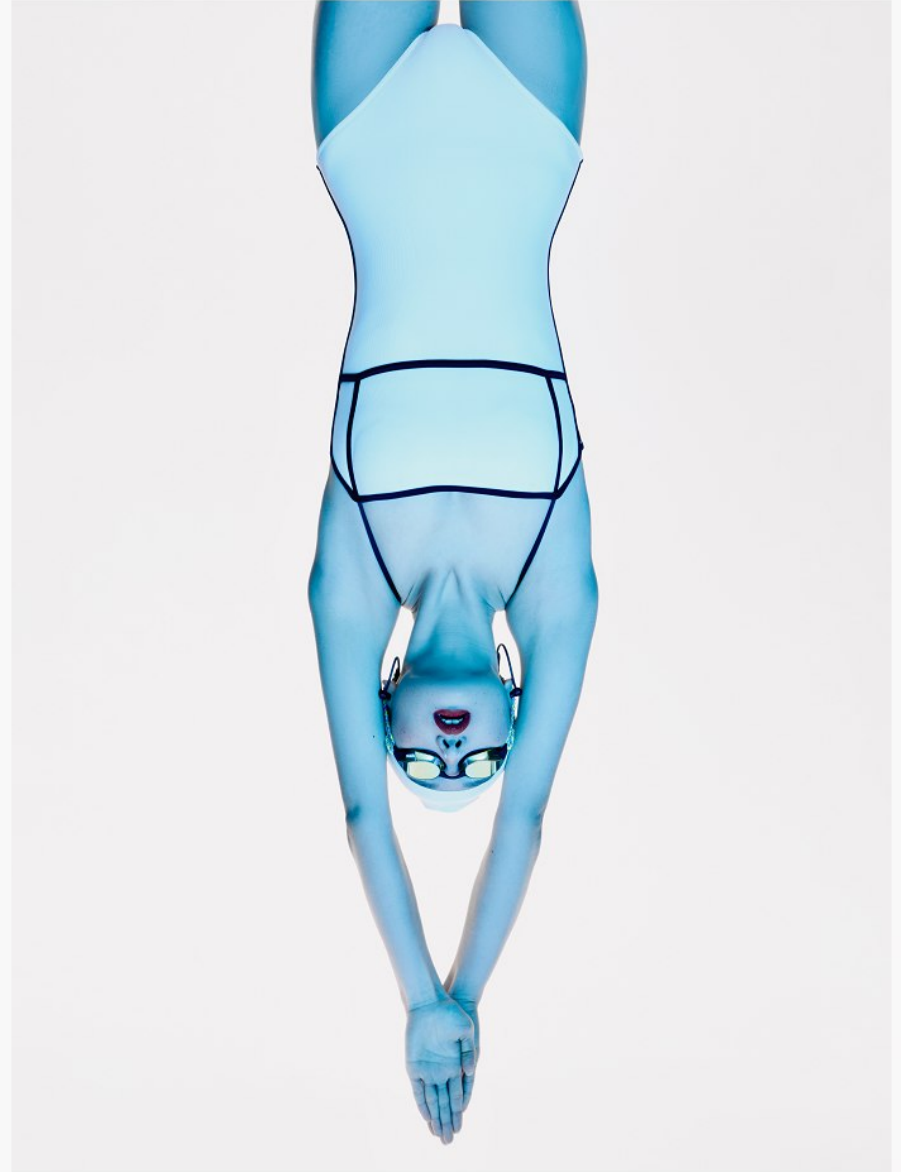

Morph

Morph Management, 36 Jangmun-ro Yongsan-gu Seoul Korea ZIP 04393 | Phone: +82 2 797 7200

Height 170/5'7" Bust 76/30" B Waist 60/23.5" Hips 84/33" Shoe 235mm Hair Black Eyes Black Born in 1999