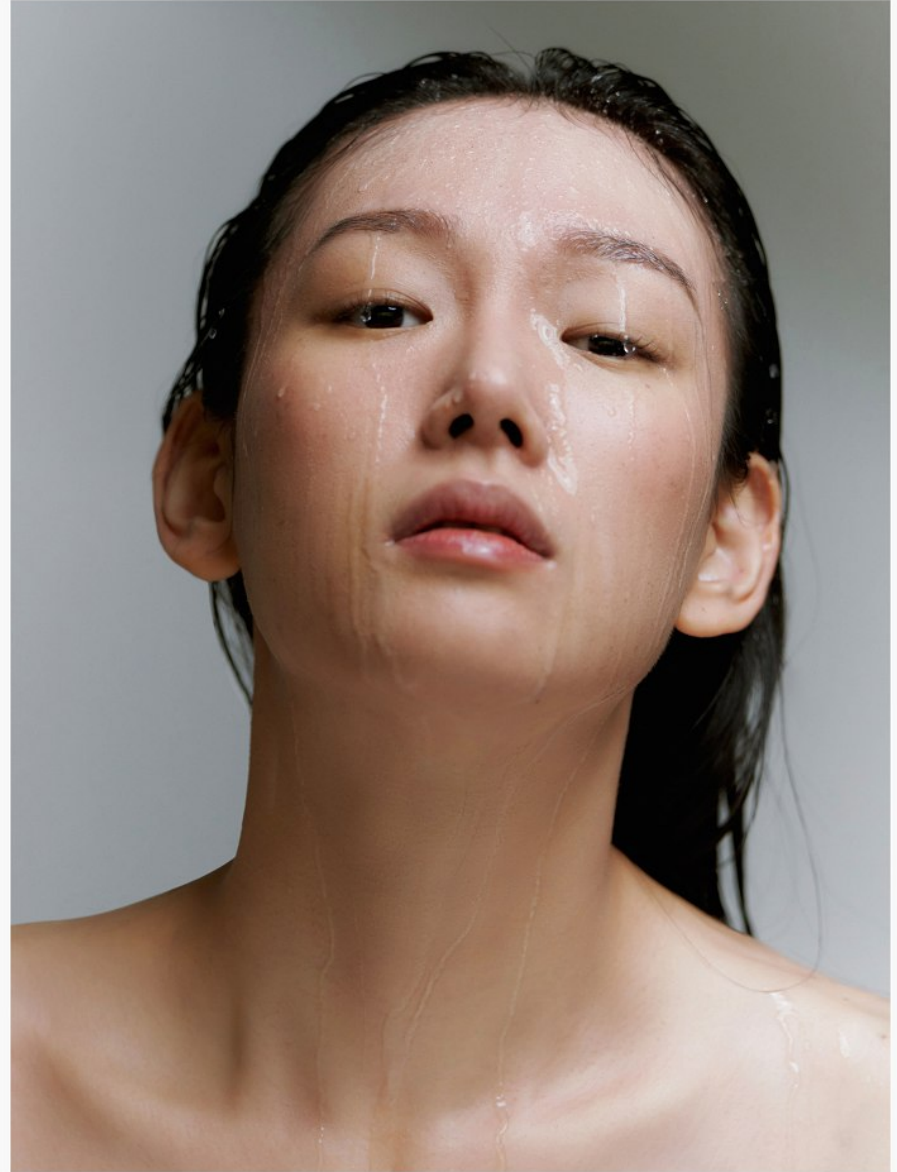

Morph

Morph Management, 36 Jangmun-ro Yongsan-gu Seoul Korea ZIP 04393 | Phone: +82 2 797 7200

KIM HEE JUNG (@heejung_n17)

Height 170/5'7" Bust 76/30" B Waist 60/23.5" Hips 84/33" Shoe 235mm Hair Black Eyes Black Born in 1999