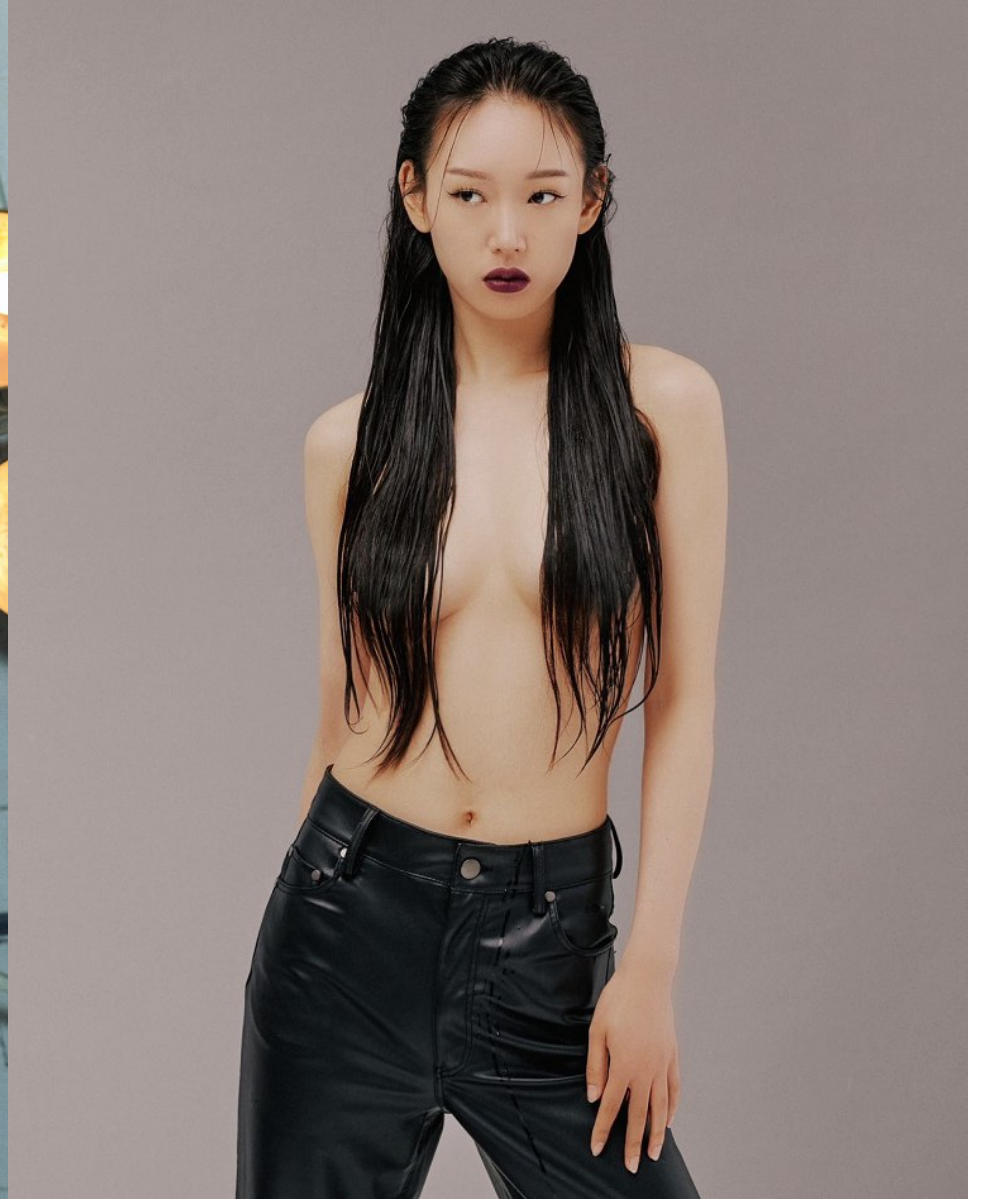

Morph

Morph Management, 36 Jangmun-ro Yongsan-gu Seoul Korea ZIP 04393 | Phone: +82 2 797 7200

Height 170/5'7" Bust 76/30" B Waist 60/23.5" Hips 84/33" Shoe 235mm Hair Black Eyes Black Born in 1999