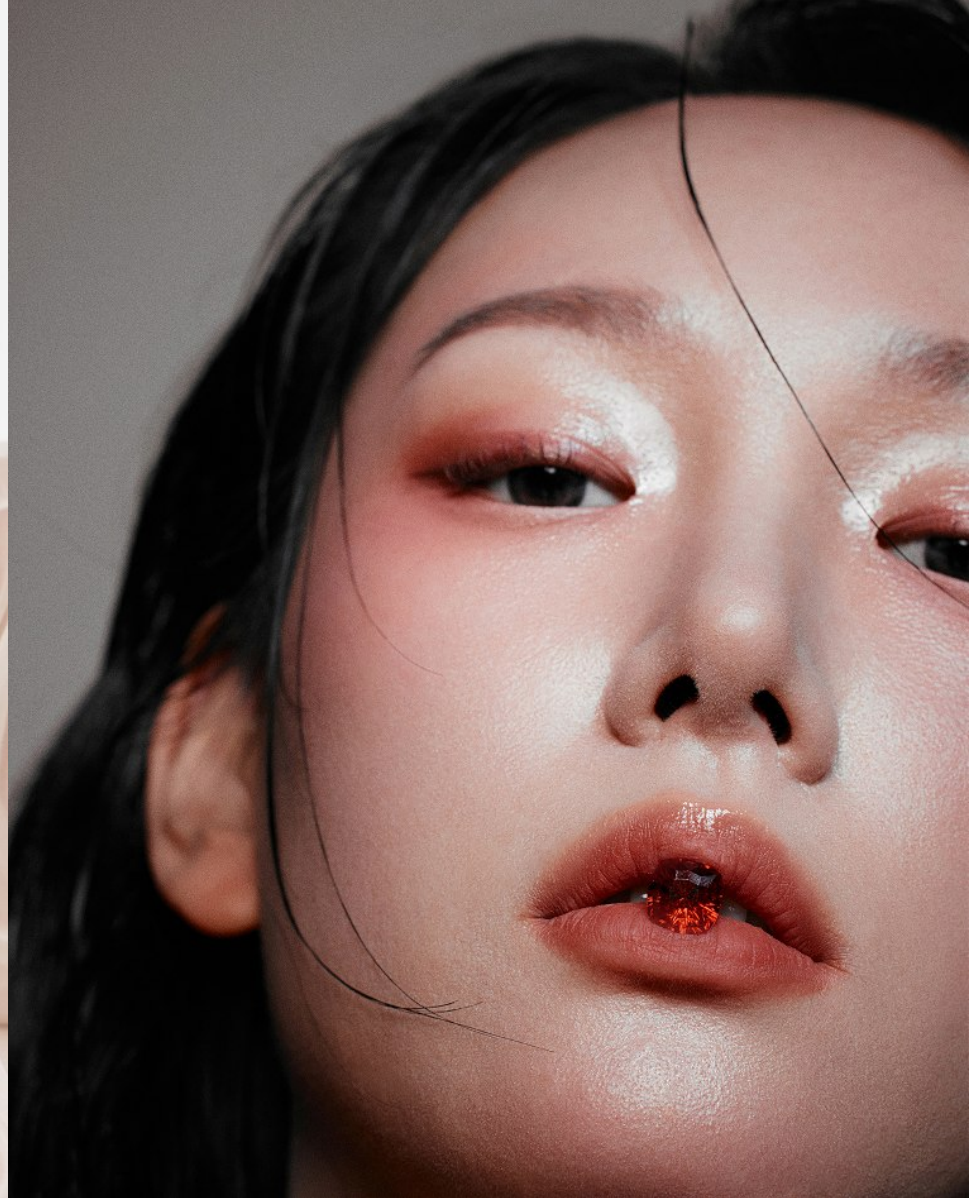

Morph

Morph Management, 36 Jangmun-ro Yongsan-gu Seoul Korea ZIP 04393 | Phone: +82 2 797 7200

Height 170/5'7" Bust 76/30" B Waist 60/23.5" Hips 84/33" Shoe 235mm Hair Black Eyes Black Born in 1999