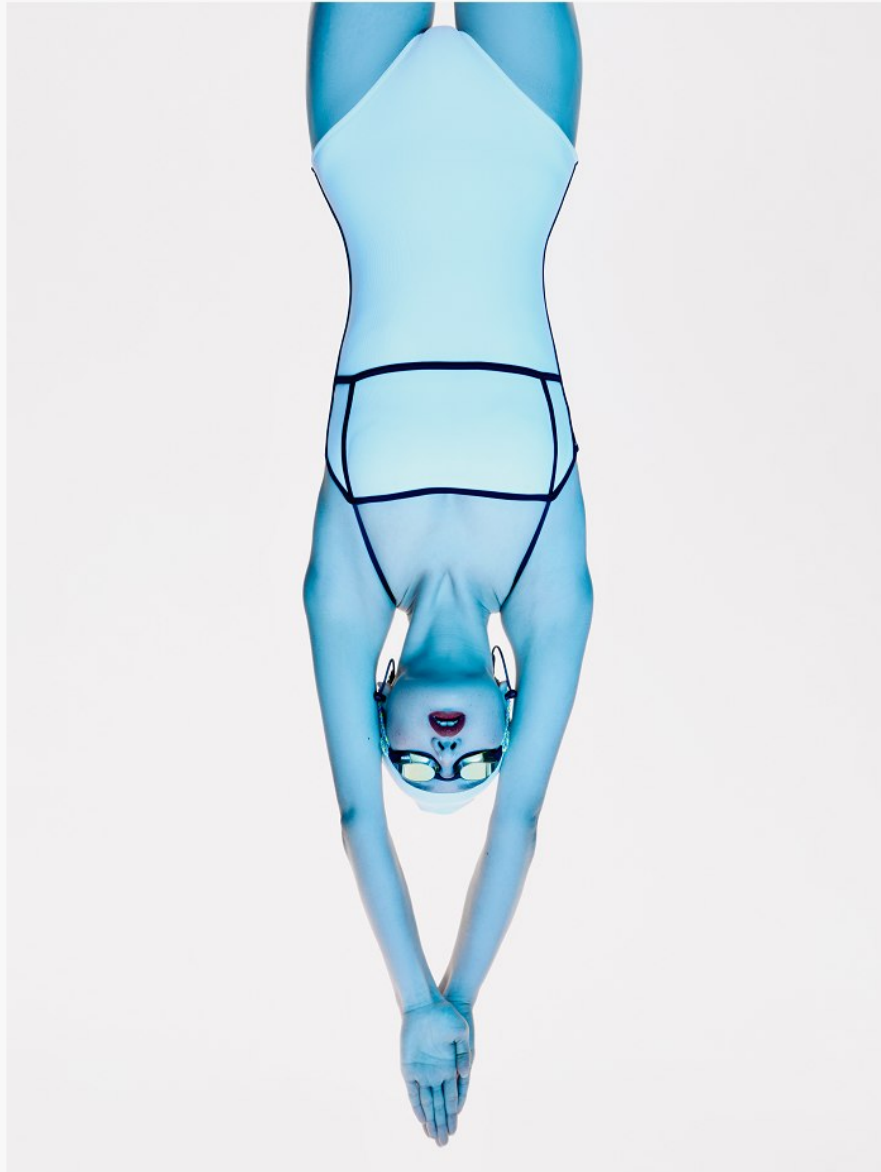

Morph

Morph Management, 36 Jangmun-ro Yongsan-gu Seoul Korea ZIP 04393 | Phone: +82 2 797 7200

KIM HEE JUNG (@heejung_n17)

Height 170/5'7" Bust 76/30" B Waist 60/23.5" Hips 84/33" Shoe 235mm Hair Black Eyes Black Born in 1999