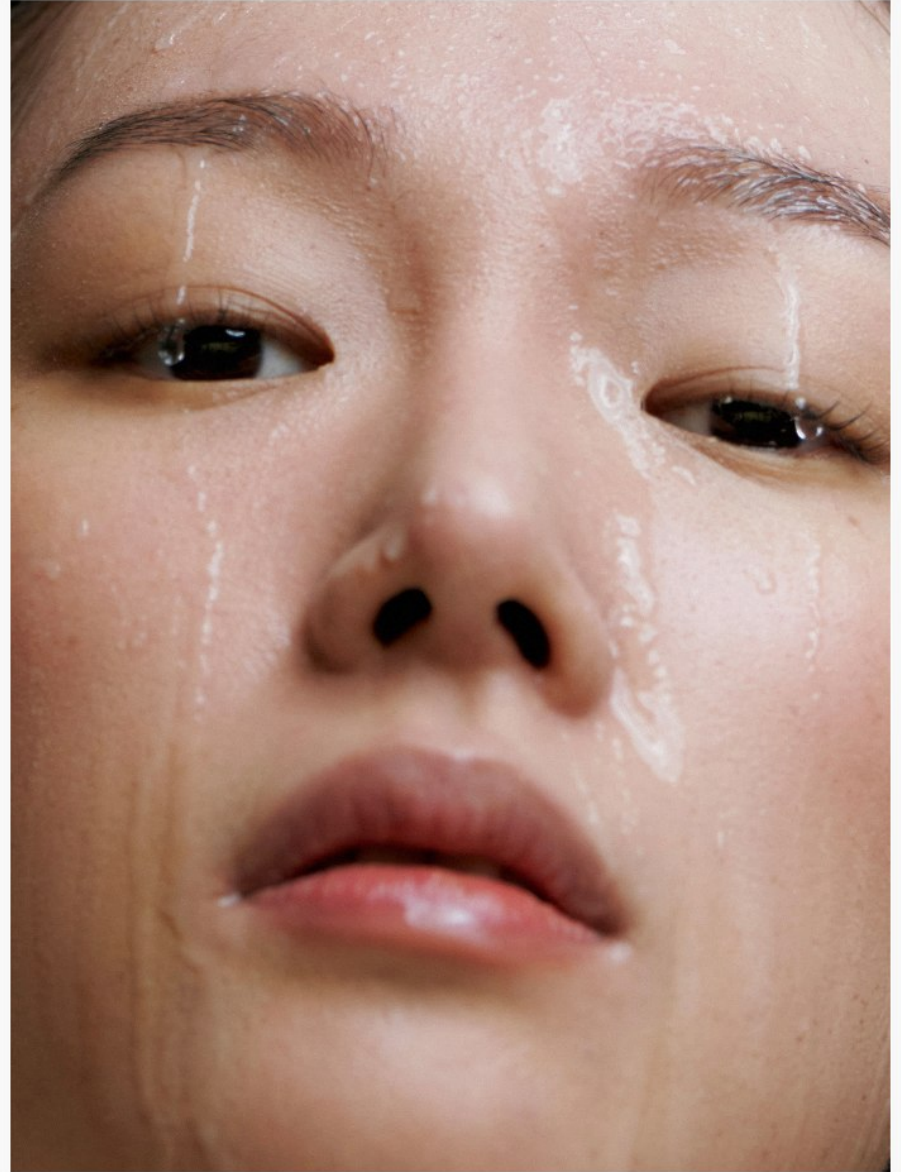

Morph

Morph Management, 36 Jangmun-ro Yongsan-gu Seoul Korea ZIP 04393 | Phone: +82 2 797 7200

KIM HEE JUNG (@heejung_n17)

Height 170/5'7" Bust 76/30" B Waist 60/23.5" Hips 84/33" Shoe 235mm Hair Black Eyes Black Born in 1999