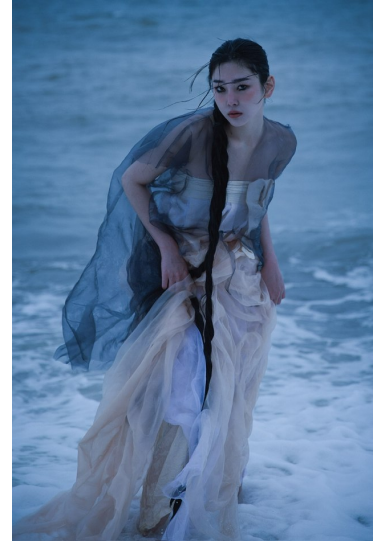

# Morph

Morph Management, 36 Jangmun-ro Yongsan-gu Seoul Korea ZIP 04393 | Phone: +82 2 797 7200

**BAEK SEBIN (@sebinisback)**

Height 179/5'10.5" Bust 85/33.5" A Waist 61/24" Hips 89/35" Shoe 255mm Hair Black Eyes Brown Born in 2001