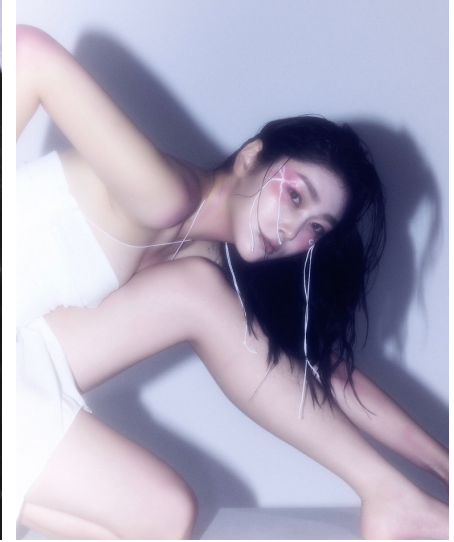

# Morph

Morph Management, 36 Jangmun-ro Yongsan-gu Seoul Korea ZIP 04393 | Phone: +82 2 797 7200

**BAEK SEBIN (@sebinisback)**

Height 179/5'10.5" Bust 85/33.5" A Waist 61/24" Hips 89/35" Shoe 255mm Hair Black Eyes Brown Born in 2001