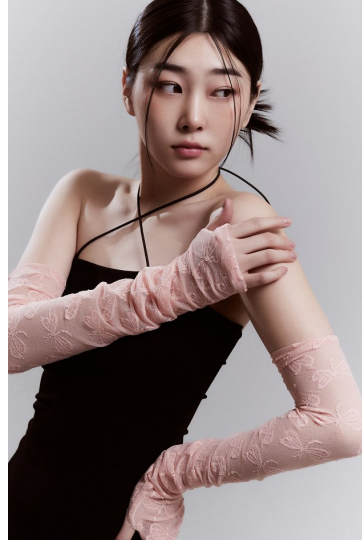

Morph

Morph Management, 36 Jangmun-ro Yongsan-gu Seoul Korea ZIP 04393 | Phone: +82 2 797 7200

BAEK SEBIN (@sebinisback)

Height 179/5'10.5" Bust 85/33.5" A Waist 61/24" Hips 89/35" Shoe 255mm Hair Black Eyes Brown Born in 2001