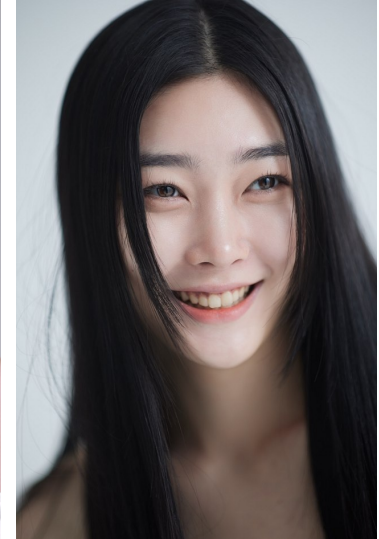

# Morph

Morph Management, 36 Jangmun-ro Yongsan-gu Seoul Korea ZIP 04393 | Phone: +82 2 797 7200

**BAEK SEBIN (@sebinisback)**

Height 179/5'10.5" Bust 85/33.5" A Waist 61/24" Hips 89/35" Shoe 255mm Hair Black Eyes Brown Born in 2001