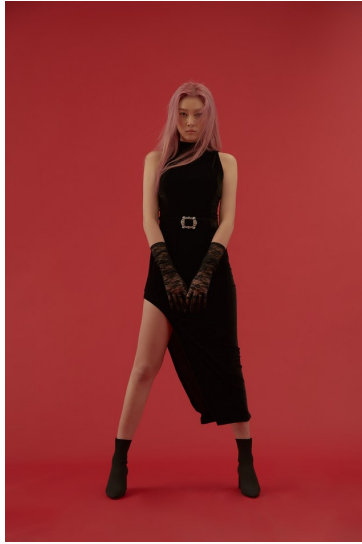

Morph

Morph Management, 36 Jangmun-ro Yongsan-gu Seoul Korea ZIP 04393 | Phone: +82 2 797 7200

BAEK SEBIN (@sebinisback)

Height 179/5'10.5" Bust 85/33.5" A Waist 61/24" Hips 89/35" Shoe 255mm Hair Black Eyes Brown Born in 2001