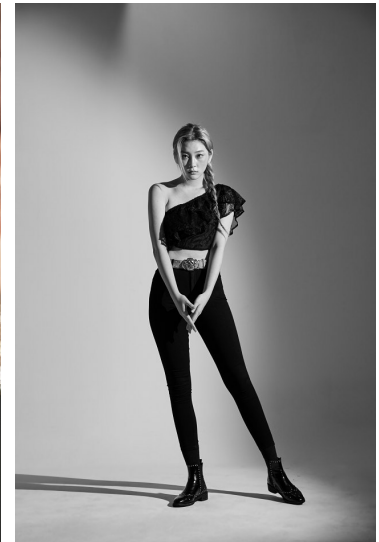

Morph

Morph Management, 36 Jangmun-ro Yongsan-gu Seoul Korea ZIP 04393 | Phone: +82 2 797 7200

Height 179/5'10.5" Bust 85/33.5" A Waist 61/24" Hips 89/35" Shoe 255mm Hair Black Eyes Brown Born in 2001