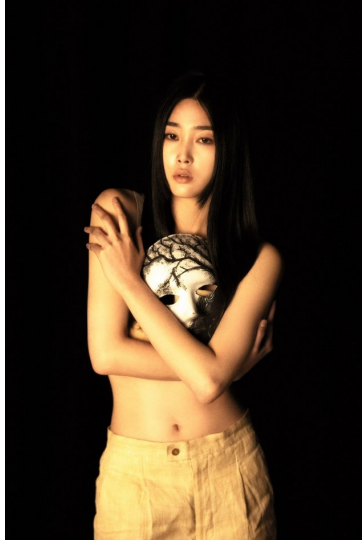

# Morph

Morph Management, 36 Jangmun-ro Yongsan-gu Seoul Korea ZIP 04393 | Phone: +82 2 797 7200

**BAEK SEBIN (@sebinisback)**

Height 179/5'10.5" Bust 85/33.5" A Waist 61/24" Hips 89/35" Shoe 255mm Hair Black Eyes Brown Born in 2001