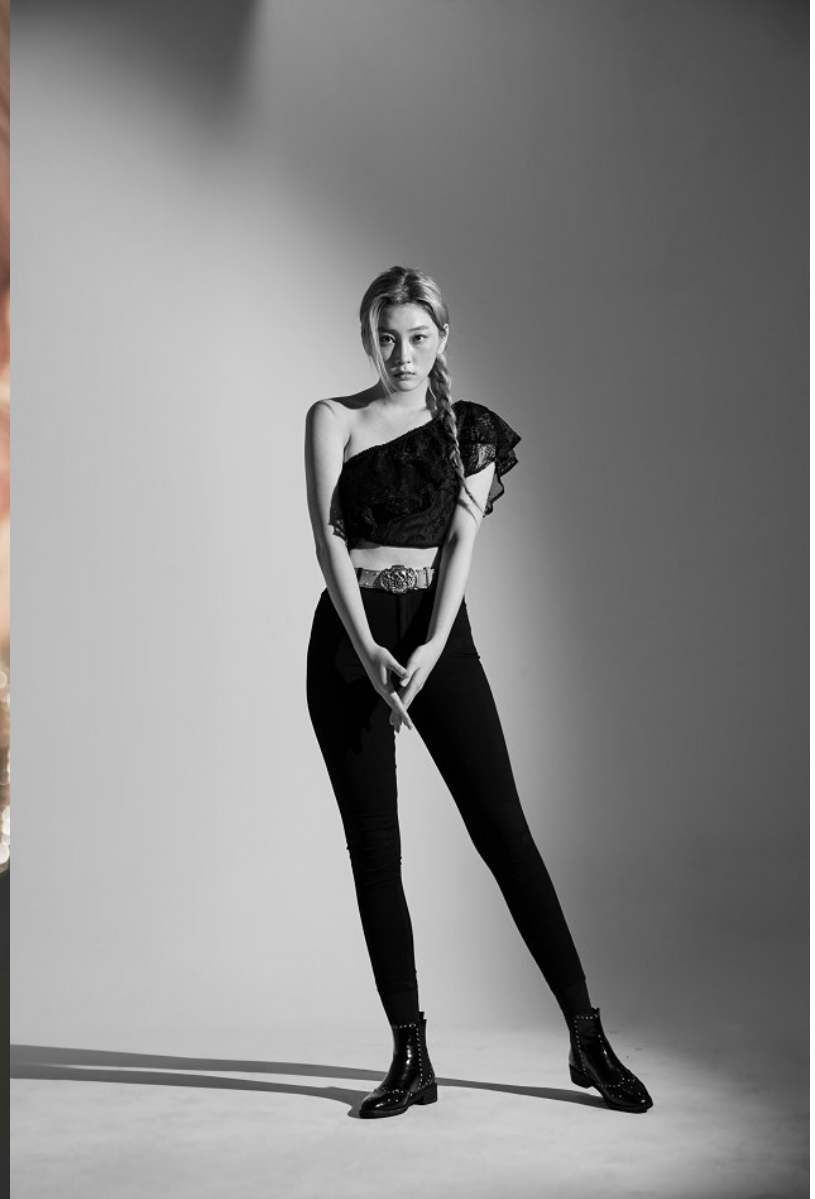

Morph

Morph Management, 36 Jangmun-ro Yongsan-gu Seoul Korea ZIP 04393 | Phone: +82 2 797 7200

BAEK SEBIN (@sebinisback)

Height 179/5'10.5" Bust 85/33.5" A Waist 61/24" Hips 89/35" Shoe 255mm Hair Black Eyes Brown Born in 2001