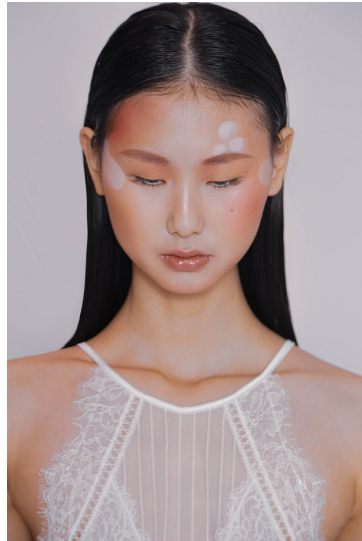

Morph

Morph Management, 36 Jangmun-ro Yongsan-gu Seoul Korea ZIP 04393 | Phone: +82 2 797 7200

PARK SO YEON (@park_xxo)

Height 181/5'11.5" Bust 71/28" A Waist 56/22" Hips 89/35" Shoe 250mm Hair Dark Brown Eyes Brown Born in 2003