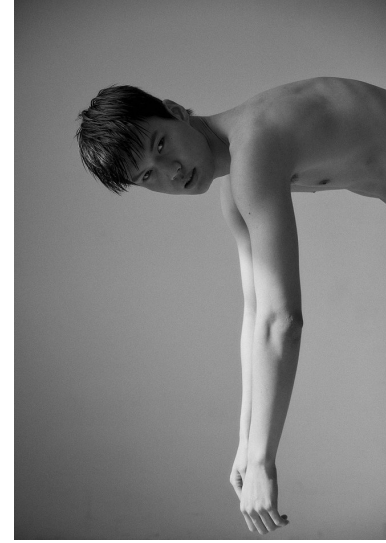

# Morph

Morph Management, 36 Jangmun-ro Yongsan-gu Seoul Korea ZIP 04393 | Phone: +82 2 797 7200

KIM JUN SEOP (@se0\_\_p)

Height 190/6'2.5" Chest 87/34.5" Waist 68/26.5" Hips 93/36.5" Shoe 270mm Hair Black Eyes Black Born in 2000

# Morph

Morph Management, 36 Jangmun-ro Yongsan-gu Seoul Korea ZIP 04393 | Phone: +82 2 797 7200

KIM JUN SEOP (@se0\_\_\_p)

Height 190/6'2.5" Chest 87/34.5" Waist 68/26.5" Hips 93/36.5" Shoe 270mm Hair Black Eyes Black Born in 2000