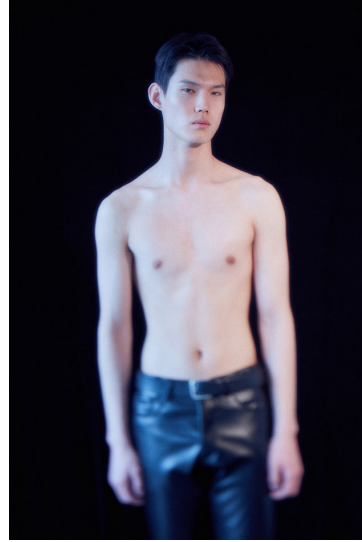

Morph

Morph Management, 36 Jangmun-ro Yongsan-gu Seoul Korea ZIP 04393 | Phone: +82 2 797 7200

Height 190/6'2.5" Chest 87/34.5" Waist 68/26.5" Hips 93/36.5" Shoe 270mm Hair Black Eyes Black Born in 2000