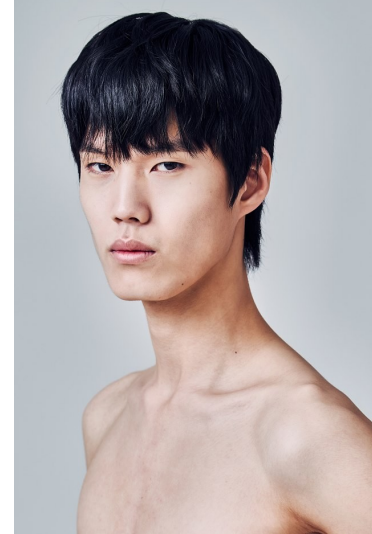

Morph

Morph Management, 36 Jangmun-ro Yongsan-gu Seoul Korea ZIP 04393 | Phone: +82 2 797 7200

Height 190/6'2.5" Chest 87/34.5" Waist 68/26.5" Hips 93/36.5" Shoe 270mm Hair Black Eyes Black Born in 2000