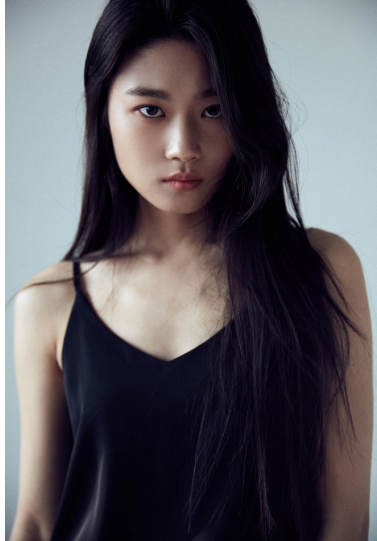

# Morph

Morph Management, 36 Jangmun-ro Yongsan-gu Seoul Korea ZIP 04393 | Phone: +82 2 797 7200

CHOI JIN (@c.jiny)

Height 172/5'7.5" Bust 79/31" A Waist 58/23" Hips 89/35" Shoe 250mm Hair Brown Eyes Black Born in 1999