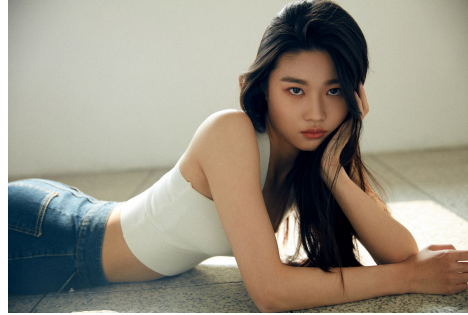

Morph

Morph Management, 36 Jangmun-ro Yongsan-gu Seoul Korea ZIP 04393 | Phone: +82 2 797 7200

CHOI JIN (@c.jiny)

Height 172/5'7.5" Bust 79/31" A Waist 58/23" Hips 89/35" Shoe 250mm Hair Brown Eyes Black Born in 1999