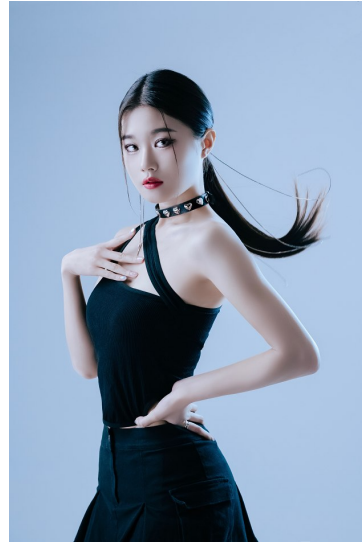

# Morph

Morph Management, 36 Jangmun-ro Yongsan-gu Seoul Korea ZIP 04393 | Phone: +82 2 797 7200

CHOI JIN (@c.jiny)

Height 172/5'7.5" Bust 79/31" A Waist 58/23" Hips 89/35" Shoe 250mm Hair Brown Eyes Black Born in 1999