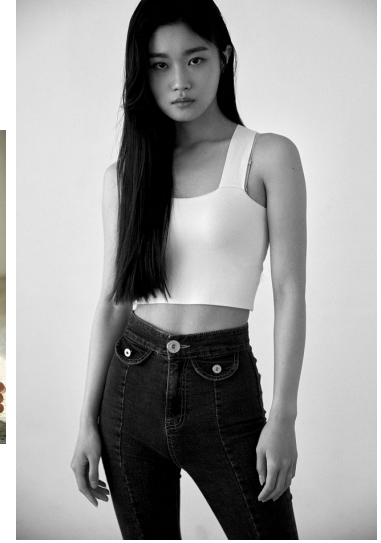

Morph

Morph Management, 36 Jangmun-ro Yongsan-gu Seoul Korea ZIP 04393 | Phone: +82 2 797 7200

CHOI JIN (@c.jiny)

Height 172/5'7.5" Bust 79/31" A Waist 58/23" Hips 89/35" Shoe 250mm Hair Brown Eyes Black Born in 1999