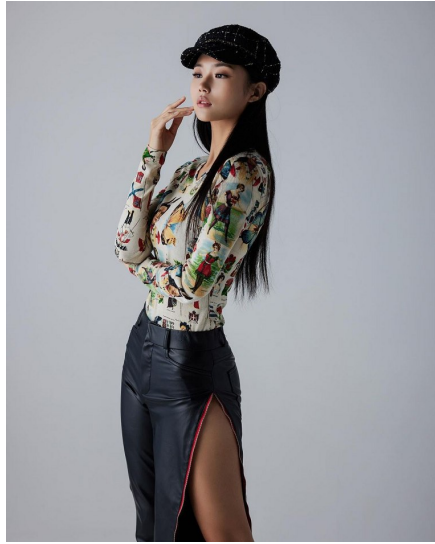

# Morph

Morph Management, 36 Jangmun-ro Yongsan-gu Seoul Korea ZIP 04393 | Phone: +82 2 797 7200

CHOI JIN (@c.jiny)

Height 172/5'7.5" Bust 79/31" A Waist 58/23" Hips 89/35" Shoe 250mm Hair Brown Eyes Black Born in 1999