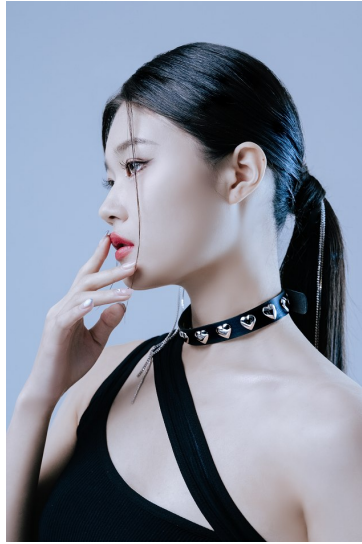

CHOI JIN (@c.jiny)

Morph

Morph Management, 36 Jangmun-ro Yongsan-gu Seoul Korea ZIP 04393 | Phone: +82 2 797 7200

CHOI JIN (@c.jiny)

Height 172/5'7.5" Bust 79/31" A Waist 58/23" Hips 89/35" Shoe 250mm Hair Brown Eyes Black Born in 1999