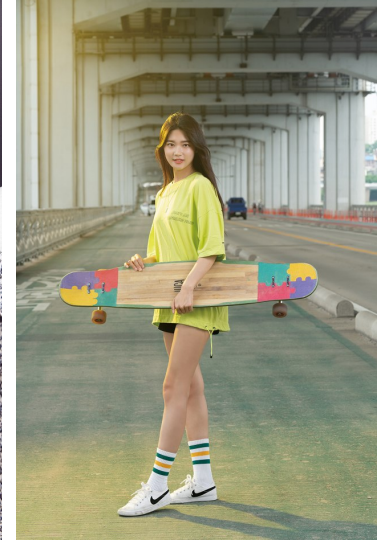

# Morph

Morph Management, 36 Jangmun-ro Yongsan-gu Seoul Korea ZIP 04393 | Phone: +82 2 797 7200

CHOI JIN (@c.jiny)

Height 172/5'7.5" Bust 79/31" A Waist 58/23" Hips 89/35" Shoe 250mm Hair Brown Eyes Black Born in 1999