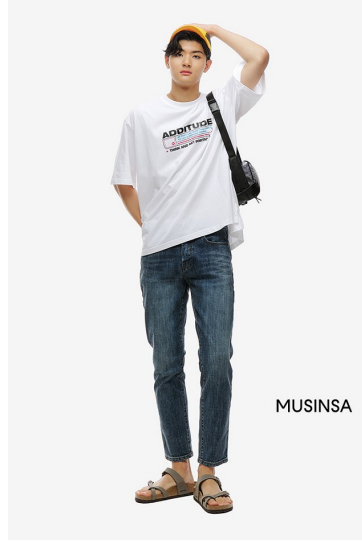

MUSINSA

MUSINSA