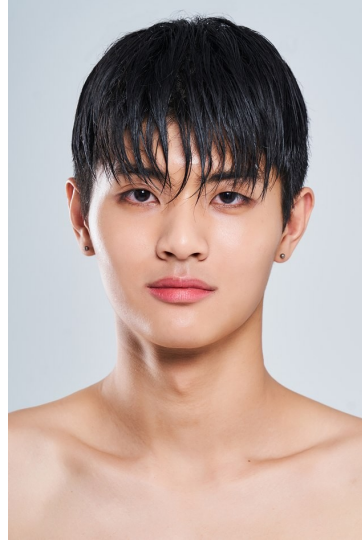

Morph

Morph Management, 36 Jangmun-ro Yongsan-gu Seoul Korea ZIP 04393 | Phone: +82 2 797 7200

KIM MIN SUNG (@ho_bum00)

Height 185/6'1" Chest 89/35" Waist 71/28" Hips 93/36.5" Shoe 285mm Hair Black Eyes Black Born in 2000