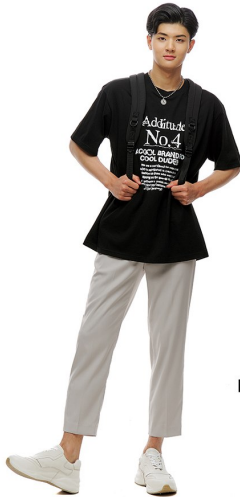

Morph

Morph Management, 36 Jangmun-ro Yongsan-gu Seoul Korea ZIP 04393 | Phone: +82 2 797 7200

MUSINSA

KIM MIN SUNG (@ho_bum00)

Height 185/6'1" Chest 89/35" Waist 71/28" Hips 93/36.5" Shoe 285mm Hair Black Eyes Black Born in 2000