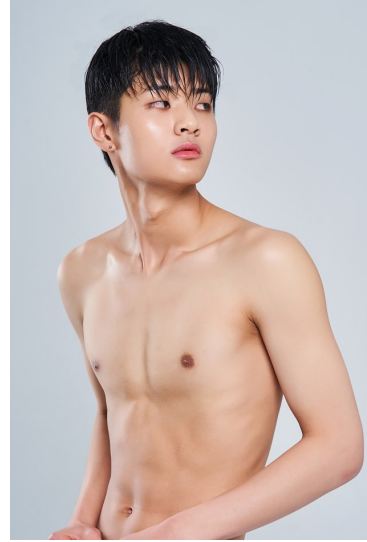

Morph

Morph Management, 36 Jangmun-ro Yongsan-gu Seoul Korea ZIP 04393 | Phone: +82 2 797 7200

KIM MIN SUNG (@ho_bum00)

Height 185/6'1" Chest 89/35" Waist 71/28" Hips 93/36.5" Shoe 285mm Hair Black Eyes Black Born in 2000