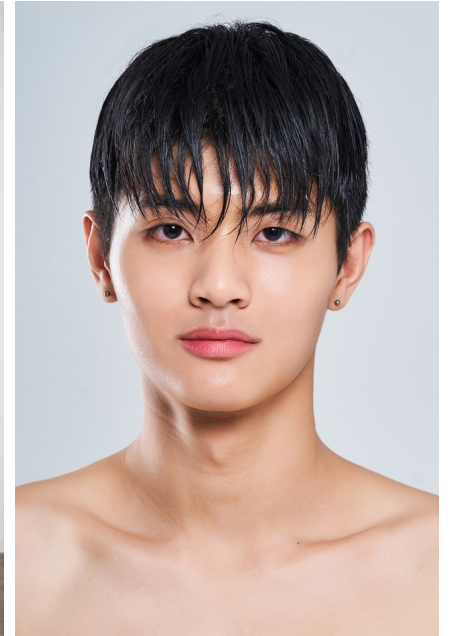

Morph

Morph Management, 36 Jangmun-ro Yongsan-gu Seoul Korea ZIP 04393 | Phone: +82 2 797 7200

Kim Min Sung (@ho_bum00)

Height 185/6'1" Chest 89/35" Waist 71/28" Hips 93/36.5" Shoe 285mm Hair Black
Eyes Black Born in 2000