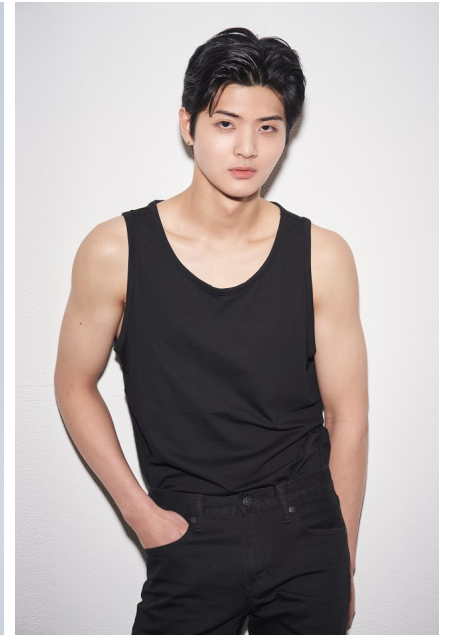

Morph

Morph Management, 36 Jangmun-ro Yongsan-gu Seoul Korea ZIP 04393 | Phone: +82 2 797 7200

Kim Min Sung (@ho_bum00)

Height 185/6'1" Chest 89/35" Waist 71/28" Hips 93/36.5" Shoe 285mm Hair Black
Eyes Black Born in 2000