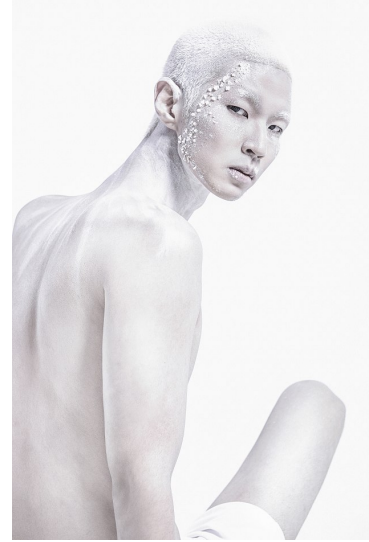

Morph

Morph Management, 36 Jangmun-ro Yongsan-gu Seoul Korea ZIP 04393 | Phone: +82 2 797 7200

SHIN DONG JIN (@goddongjin_)

Height 189/6'2.5" Chest 86/34" Waist 69/27" Hips 95/37.5" Shoe 280mm Hair Black Eyes Black Born in 1994