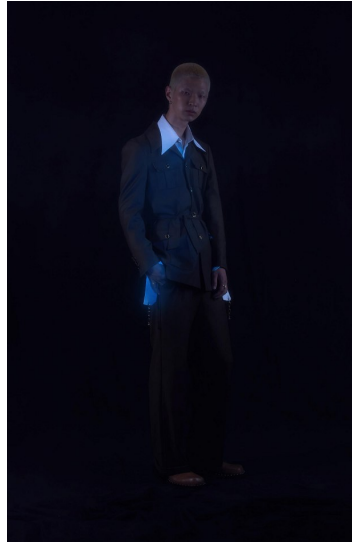

Morph

Morph Management, 36 Jangmun-ro Yongsan-gu Seoul Korea ZIP 04393 | Phone: +82 2 797 7200

Height 189/6'2.5" Chest 86/34" Waist 69/27" Hips 95/37.5" Shoe 280mm Hair Black Eyes Black Born in 1994