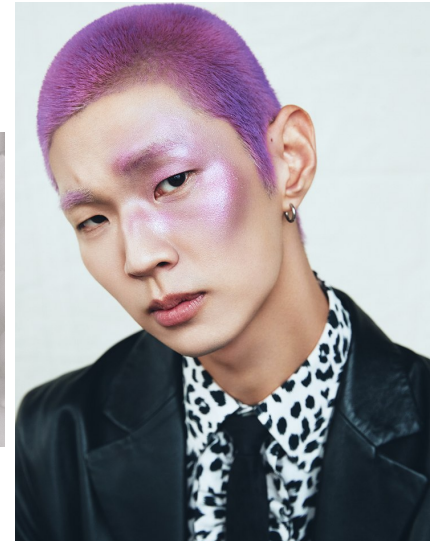

Morph

Morph Management, 36 Jangmun-ro Yongsan-gu Seoul Korea ZIP 04393 | Phone: +82 2 797 7200

SHIN DONG JIN (@goddongjin_)

Height 189/6'2.5" Chest 86/34" Waist 69/27" Hips 95/37.5" Shoe 280mm Hair Black Eyes Black Born in 1994