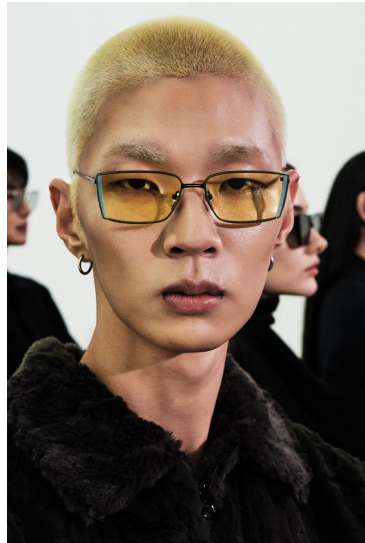

Morph

Morph Management, 36 Jangmun-ro Yongsan-gu Seoul Korea ZIP 04393 | Phone: +82 2 797 7200

Height 189/6'2.5" Chest 86/34" Waist 69/27" Hips 95/37.5" Shoe 280mm Hair Black Eyes Black Born in 1994