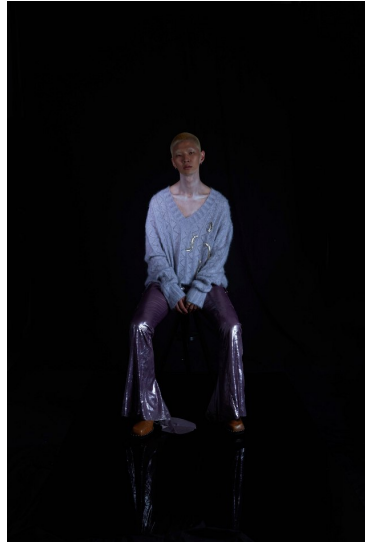

SHIN DONG JIN (@goddongjin_)

Morph

Morph Management, 36 Jangmun-ro Yongsan-gu Seoul Korea ZIP 04393 | Phone: +82 2 797 7200

Height 189/6'2.5" Chest 86/34" Waist 69/27" Hips 95/37.5" Shoe 280mm Hair Black Eyes Black Born in 1994