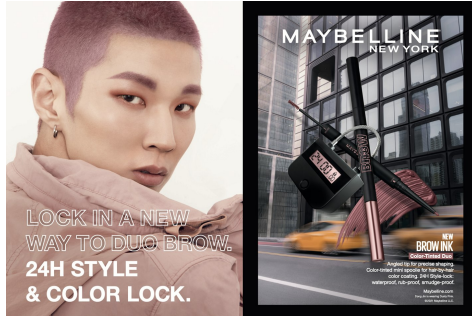

Morph

Morph Management, 36 Jangmun-ro Yongsan-gu Seoul Korea ZIP 04393 | Phone: +82 2 797 7200

SHIN DONG JIN (@goddongjin_)

Height 189/6'2.5" Chest 86/34" Waist 69/27" Hips 95/37.5" Shoe 280mm Hair Black Eyes Black Born in 1994