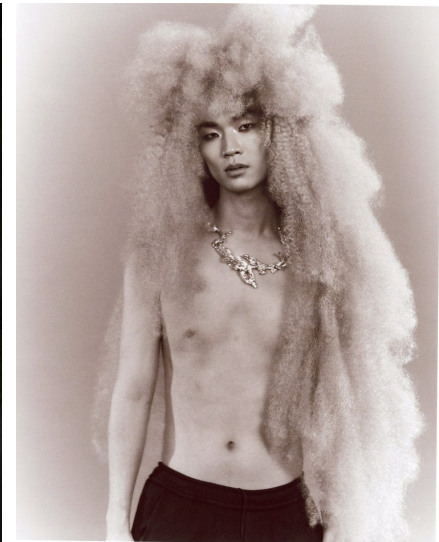

Morph

Morph Management, 36 Jangmun-ro Yongsan-gu Seoul Korea ZIP 04393 | Phone: +82 2 797 7200

SHIN DONG JIN (@goddongjin_)

Height 189/6'2.5" Chest 86/34" Waist 69/27" Hips 95/37.5" Shoe 280mm Hair Black Eyes Black Born in 1994