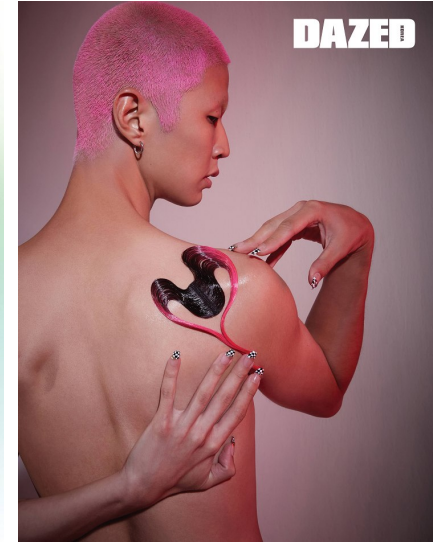

Morph

Morph Management, 36 Jangmun-ro Yongsan-gu Seoul Korea ZIP 04393 | Phone: +82 2 797 7200

SHIN DONG JIN (@goddongjin_)

Height 189/6'2.5" Chest 86/34" Waist 69/27" Hips 95/37.5" Shoe 280mm Hair Black Eyes Black Born in 1994