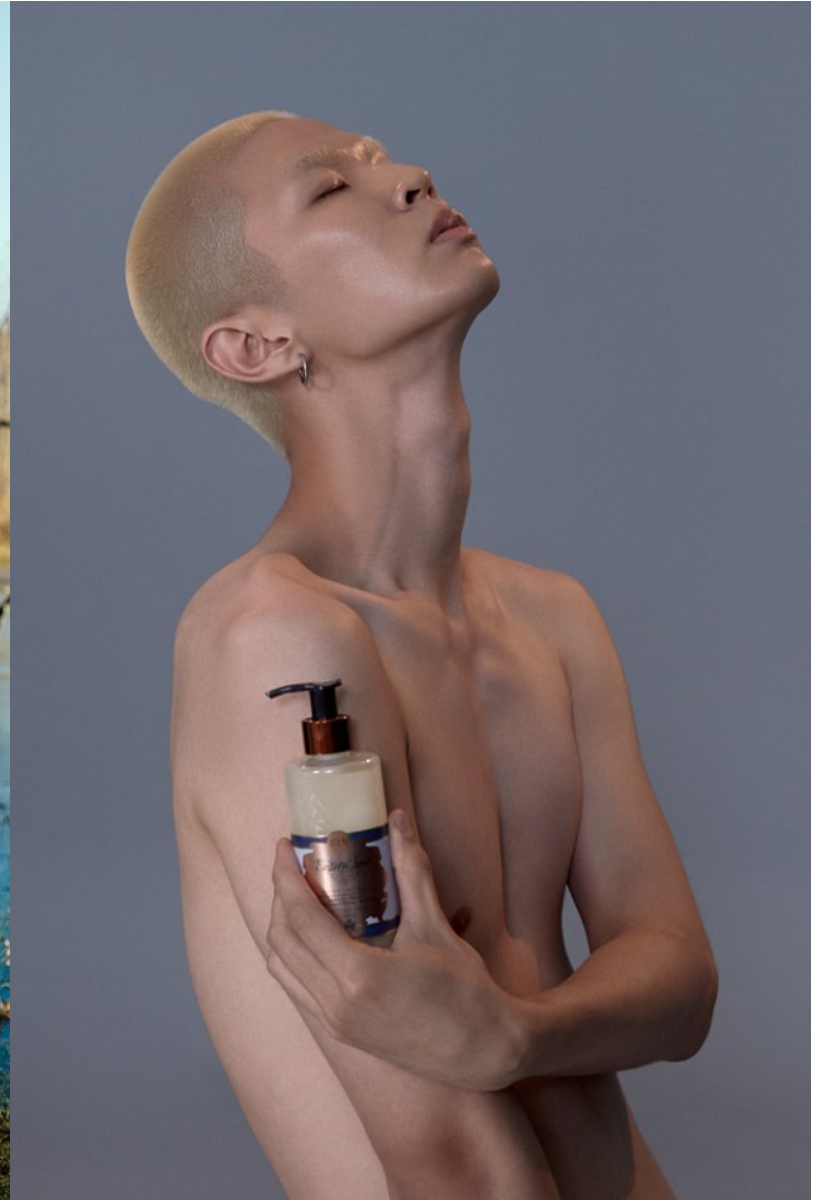

Morph

Morph Management, 36 Jangmun-ro Yongsan-gu Seoul Korea ZIP 04393 | Phone: +82 2 797 7200

SHIN DONG JIN (@goddongjin_)

Height 189/6'2.5" Chest 86/34" Waist 69/27" Hips 95/37.5" Shoe 280mm Hair Black Eyes Black Born in 1994